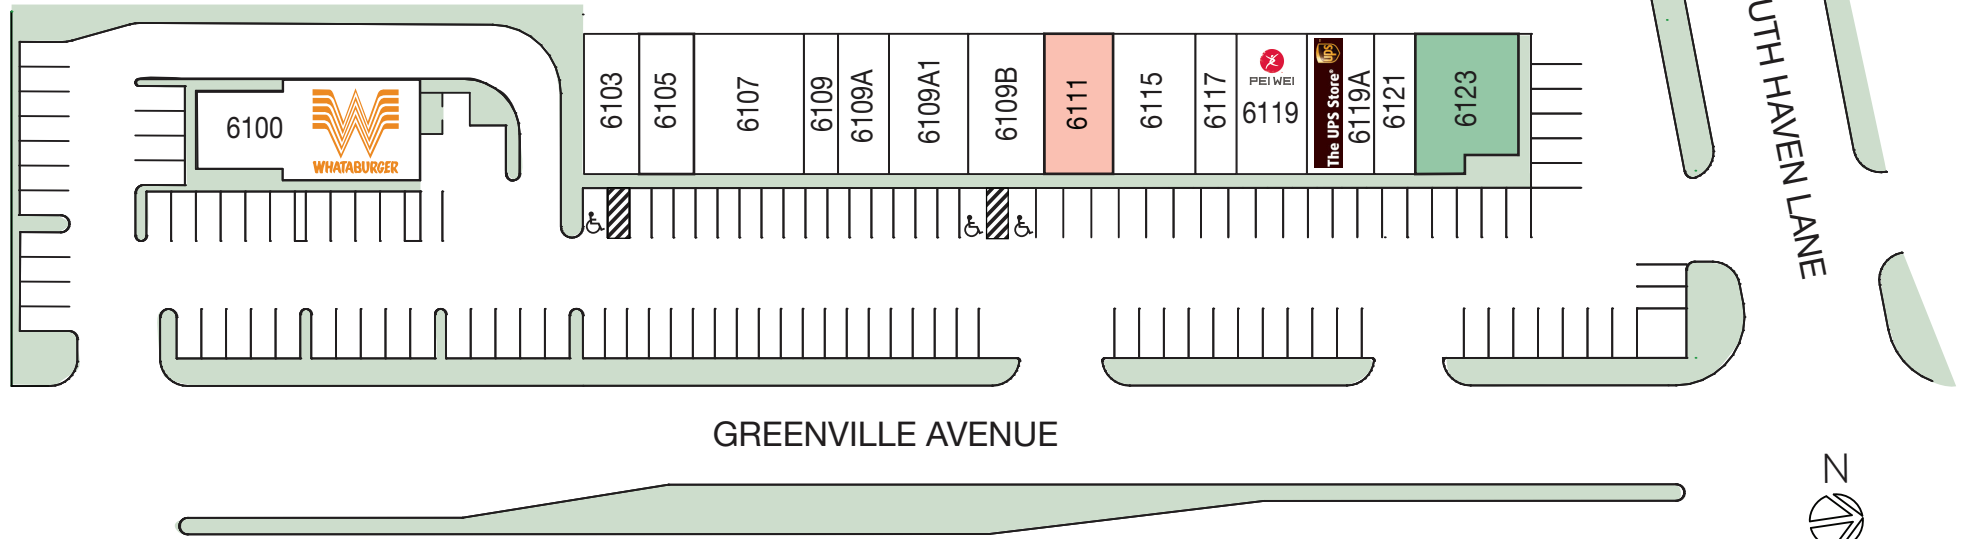

CARUTH HAVEN PLAZA

6100 GREENVILLE AVE, DALLAS, TX 75206

Available Space

6111	1,200 sf
6123	2,000 sf

I-75 CENTRAL EXPRESSWAY

GREENVILLE AVENUE

CARUTH HAVEN LANE

NOT TO SCALE

Current Tenants

6103	Dry Clean Super Center	1,000 sf	6115	Nails Now Salon	1,200 sf
6105	Craft Boba Tea	1,000 sf	6117	Payrite Optical	650 sf
6107	Zaap Lao & Thai Street Eats	2,000 sf	6119	Pei Wei To-Go	1,255 sf
6109	Gamestop	1,173 sf	6119-A	UPS Store	1,326 sf
6109-A	YaYa Foot Spa	863 sf	6121	UBreakiFix	750 sf
6109-A1	I Fratelli	1,173 sf	6100	Whataburger	
6109B	Starting Strength Dallas	1,512 sf			