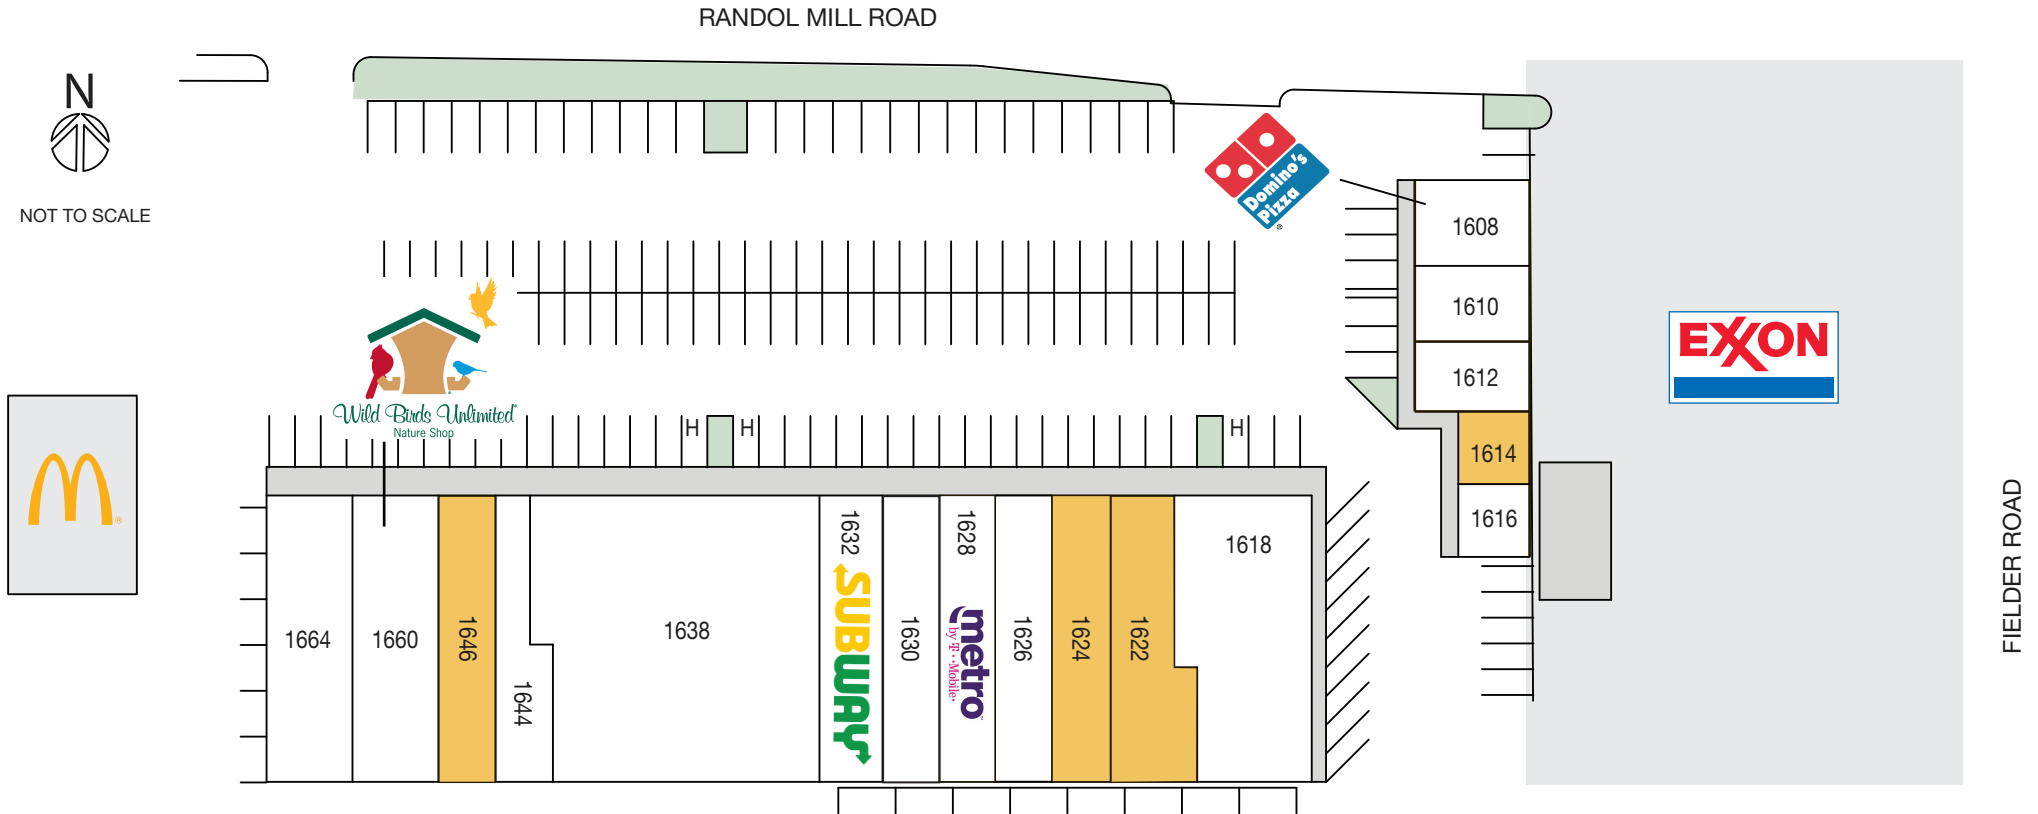

RANDOL MILL WEST | 1608-1664 W RANDOL MILL RD, ARLINGTON, TX 76012

Available Space

| | |
|------|----------|
| 1614 | 550 sf |
| 1622 | 2,103 sf |
| 1624 | 2,500 sf |
| 1646 | 1,425 sf |

Current Tenants

| | | | | | |
|------|-----------------------|----------|------|---------------------------------|-----------|
| 1608 | Domino's Pizza | 1,280 sf | 1628 | Metro by T-Mobile | 1,825 sf |
| 1610 | Randol Donuts | 920 sf | 1632 | Subway | 1,700 sf |
| 1612 | Quality Tax Service | 975 sf | 1630 | Arlington Duplicate Bridge Club | 1,975 sf |
| 1616 | CNT Computer Repair | 696 sf | 1638 | Gimme! | 11,575 sf |
| 1618 | TX Black Belt Academy | 3,897 sf | 1644 | Bond Cleaners | 2,000 sf |
| 1626 | Divine Floral & Gifts | 2,500 sf | 1660 | Wild Birds Unlimited | 2,500 sf |
| | | | 1664 | Fusion Nail | 2,500 sf |