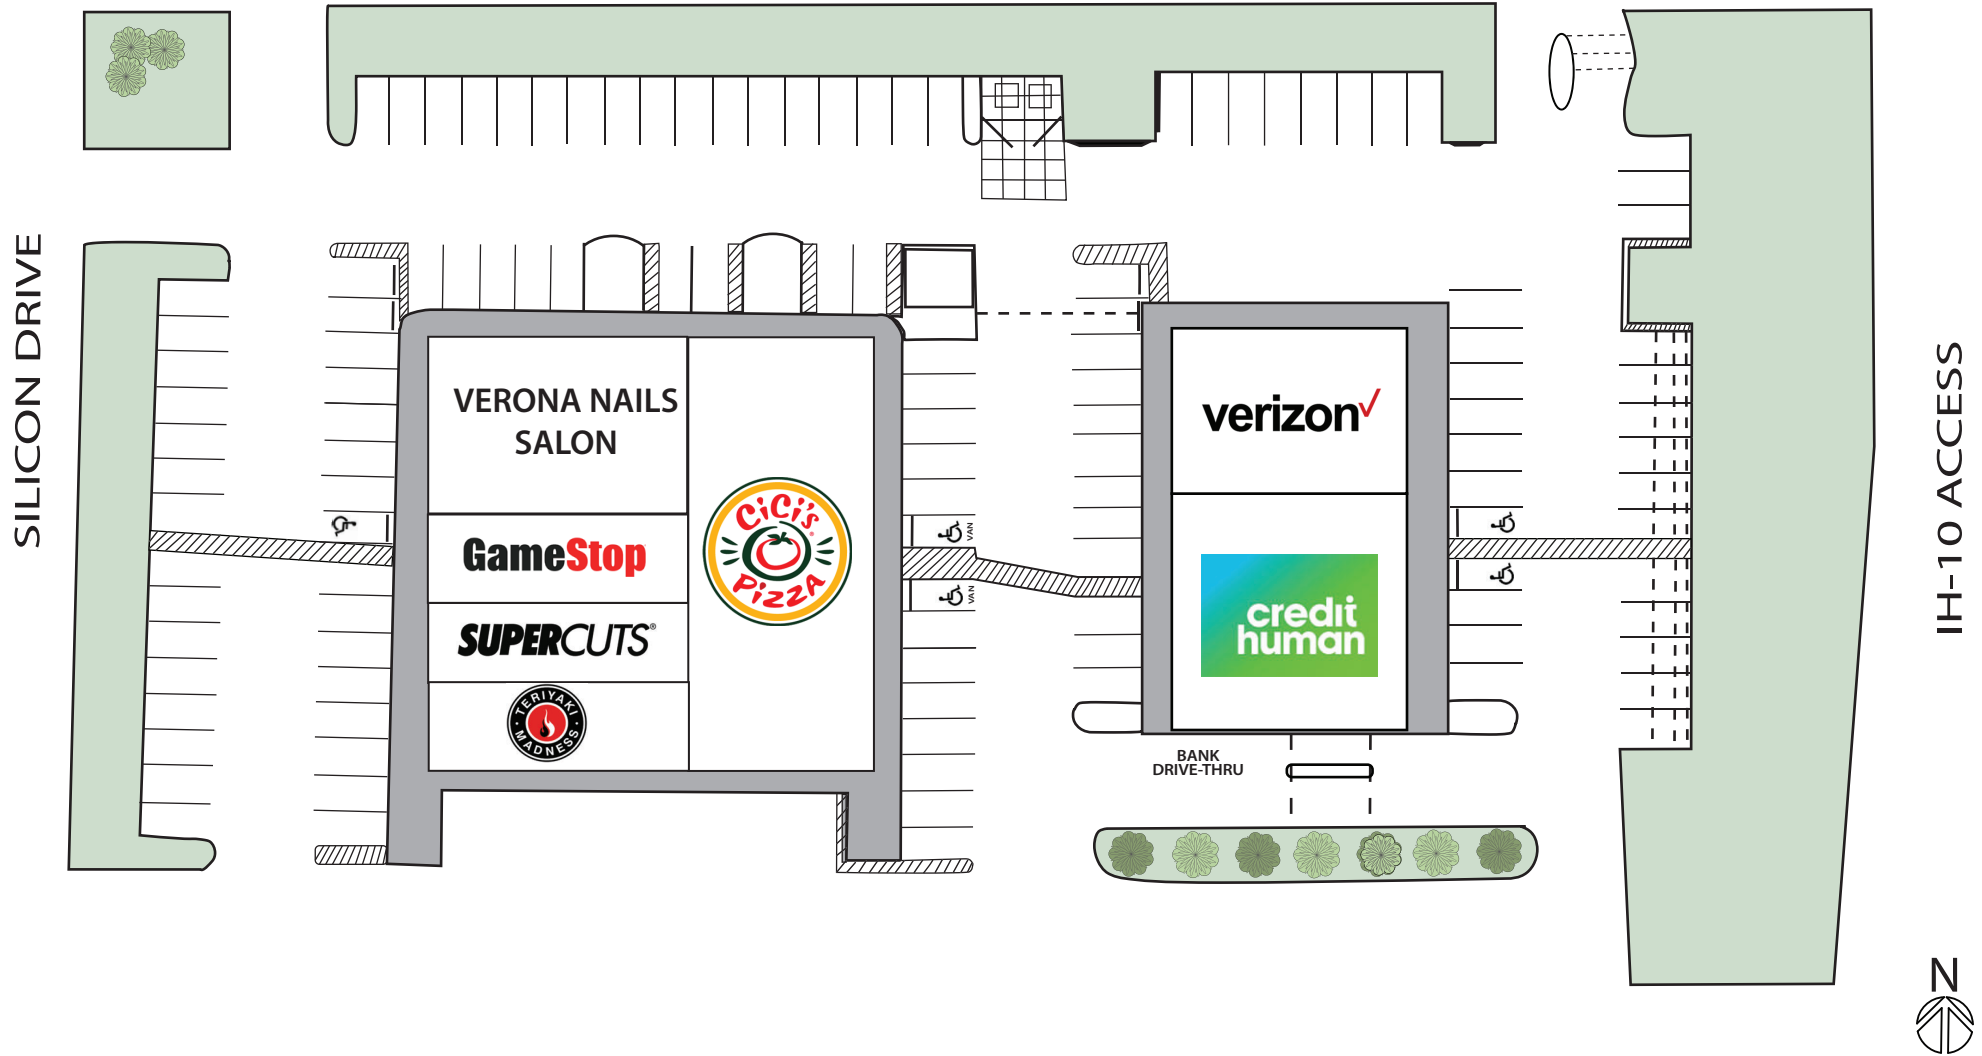

UNIVERSITY HEIGHTS | 12822 W. IH-10 | SAN ANTONIO, TX 78249

NOT TO SCALE