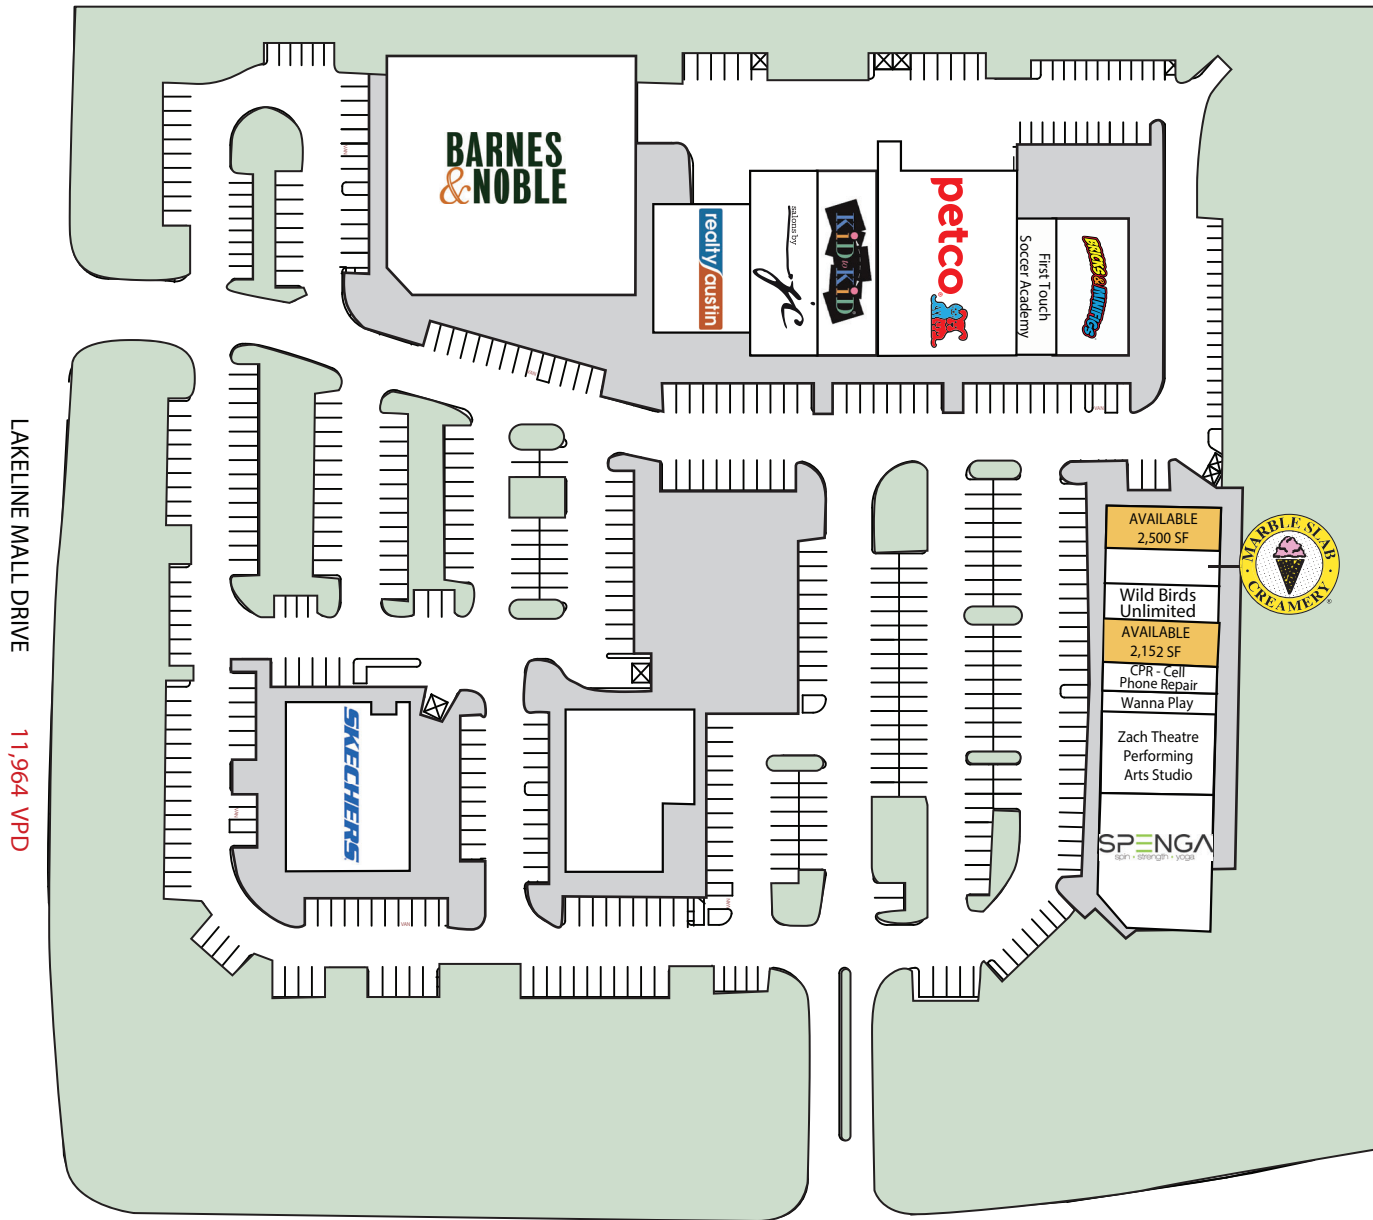

THE HOMESTEAD | NWC OF US HWY 183 & LAKELINE MALL DR, AUSTIN, TX 78750

LAKELINE MALL DRIVE

11,964 VPD

U. S. HIGHWAY 183

126,519 VPD

The information was obtained from sources deemed reliable; however, Weitzman has not verified it and makes no guarantees, warranties or representations as to the completeness or accuracy thereof. The presentation of this real estate information is subject to errors; omissions; change of price; prior sale or lease, or withdrawal without notice. You and your advisors should conduct a careful independent investigation of the property to determine if it is suitable for your intended purpose.