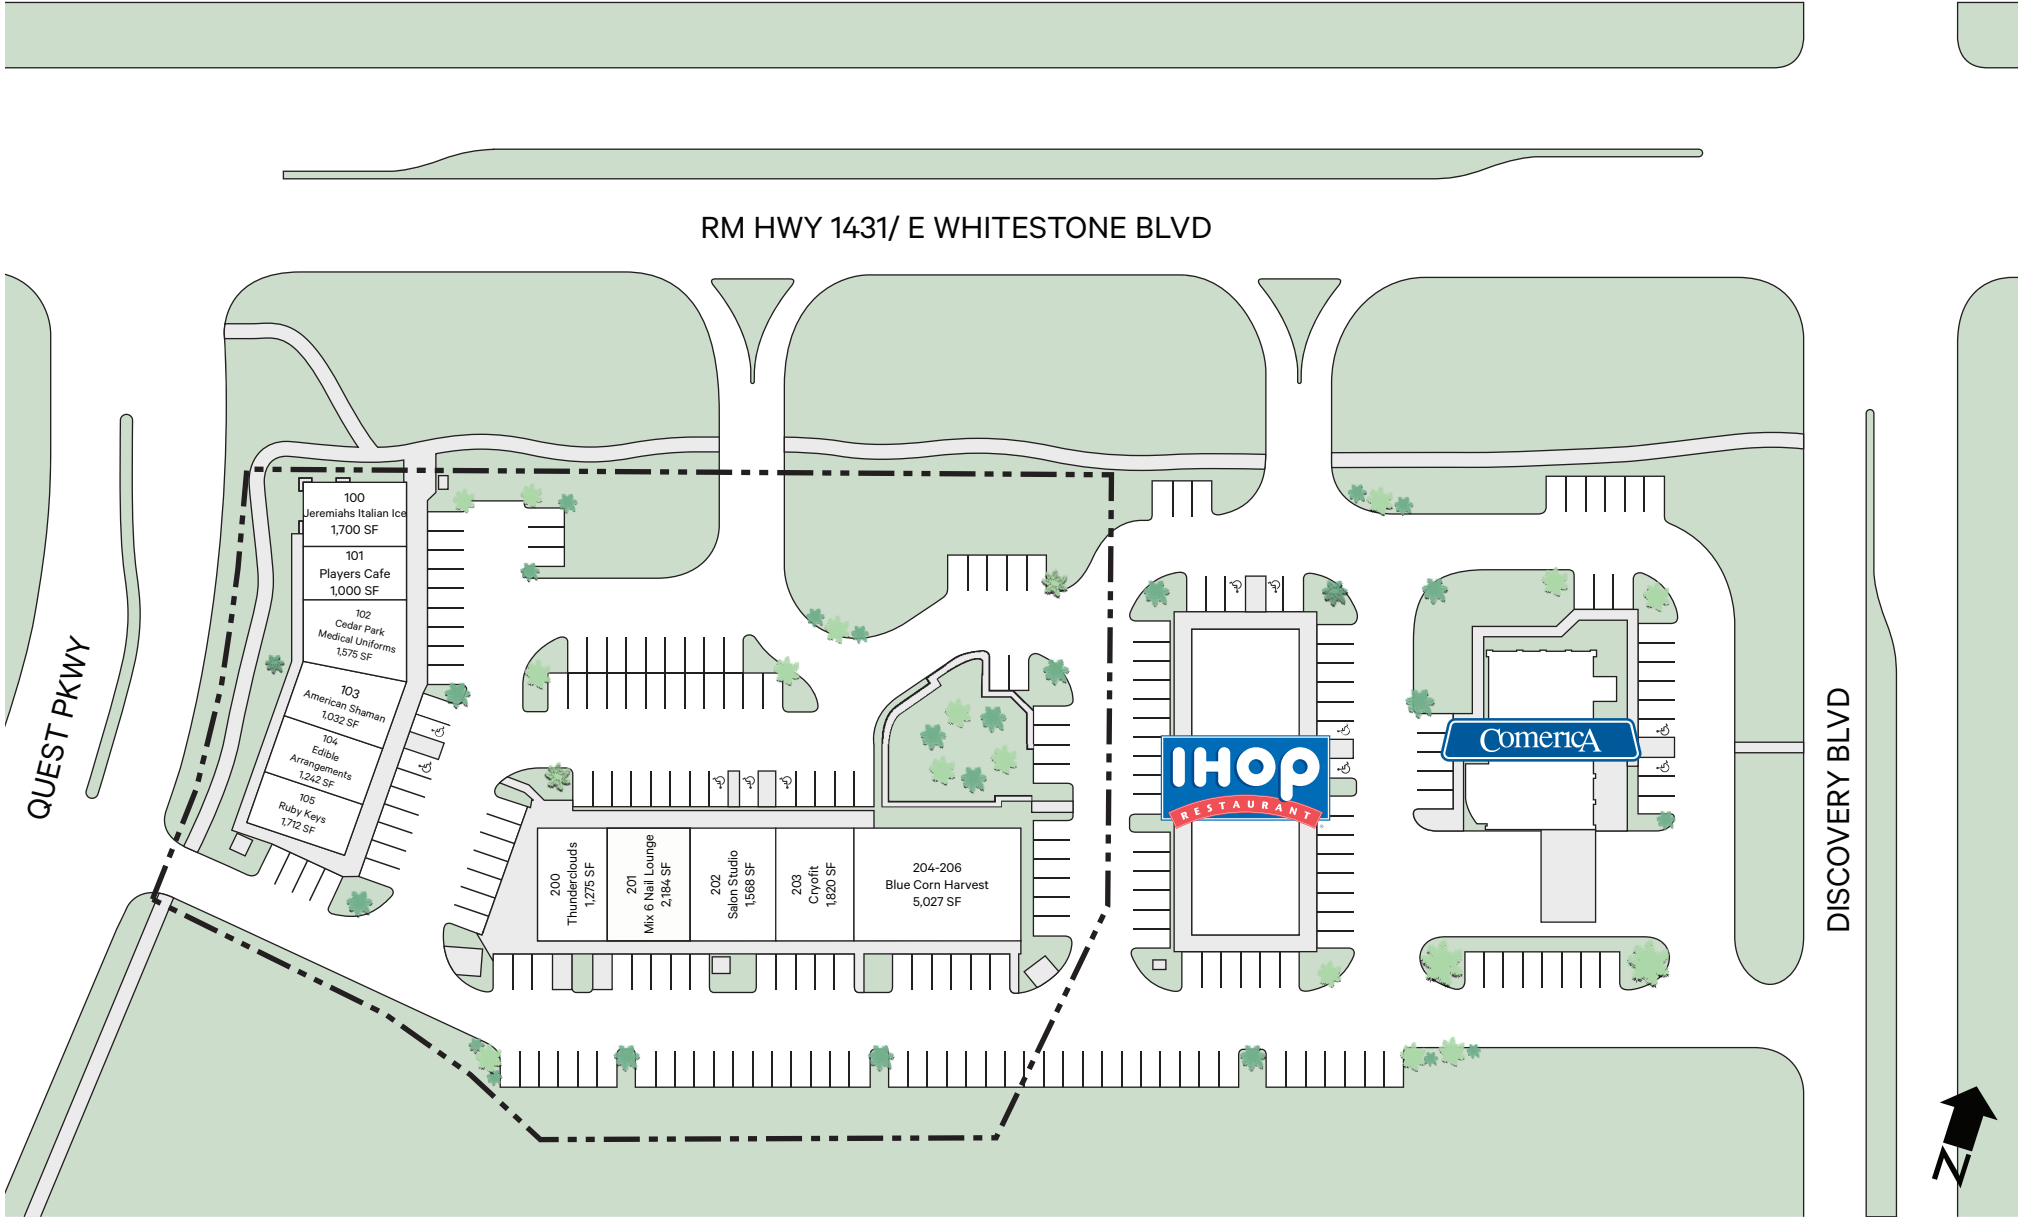

# VILLAGE AT CEDAR PARK | 700 E WHITESTONE BLVD, CEDAR PARK, TX 78613

The information was obtained from sources deemed reliable; however, Weitzman has not verified it and makes no guarantees, warranties or representations as to the completeness or accuracy thereof. The presentation of this real estate information is subject to errors; omissions; change of price; prior sale or lease, or withdrawal without notice. You and your advisors should conduct a careful independent investigation of the property to determine if it is suitable for your intended purpose.