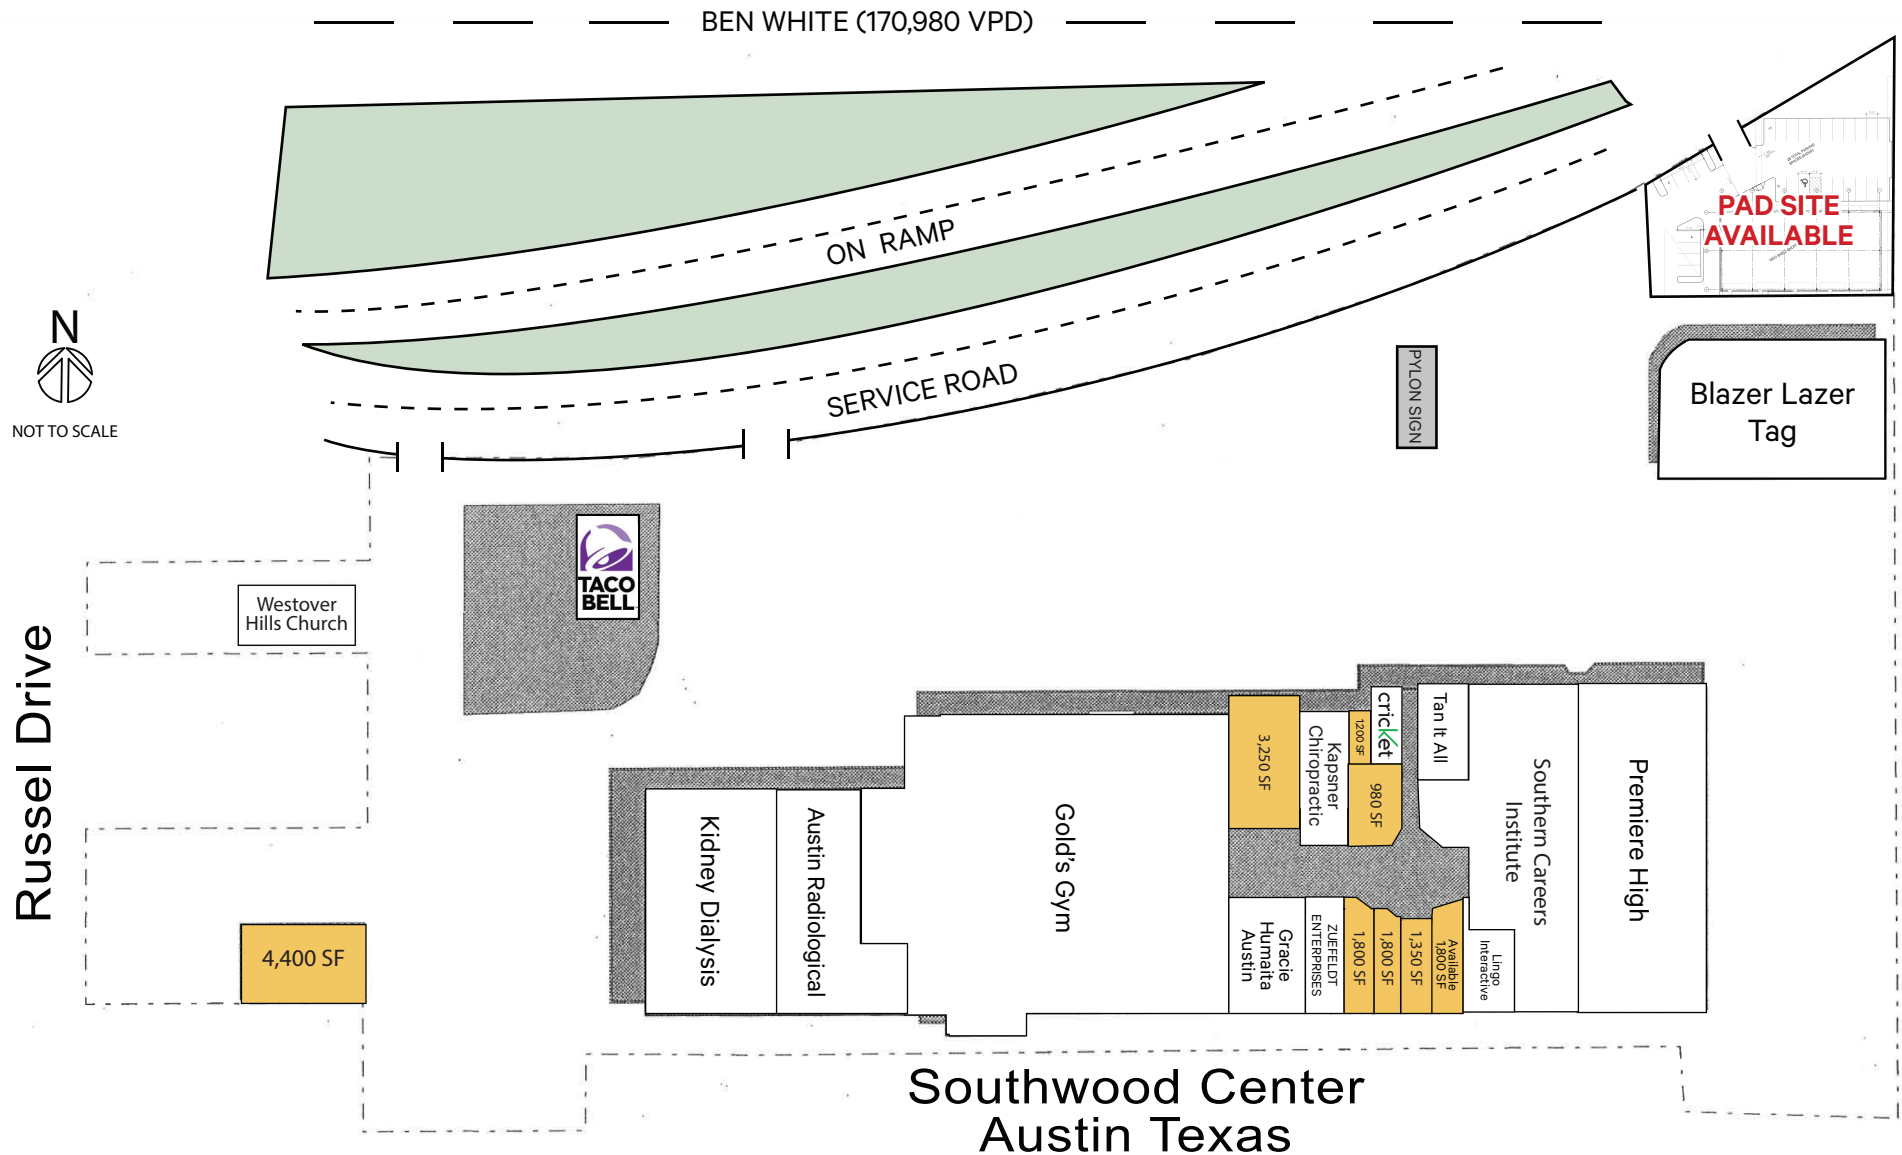

SOUTHWOOD SHOPPING CENTER | 1701 W BEN WHITE BLVD, AUSTIN, TX 78704

The information was obtained from sources deemed reliable; however, Weitzman has not verified it and makes no guarantees, warranties or representations as to the completeness or accuracy thereof. The presentation of this real estate information is subject to errors; omissions; change of price; prior sale or lease, or withdrawal without notice. You and your advisors should conduct a careful independent investigation of the property to determine if it is suitable for your intended purpose.