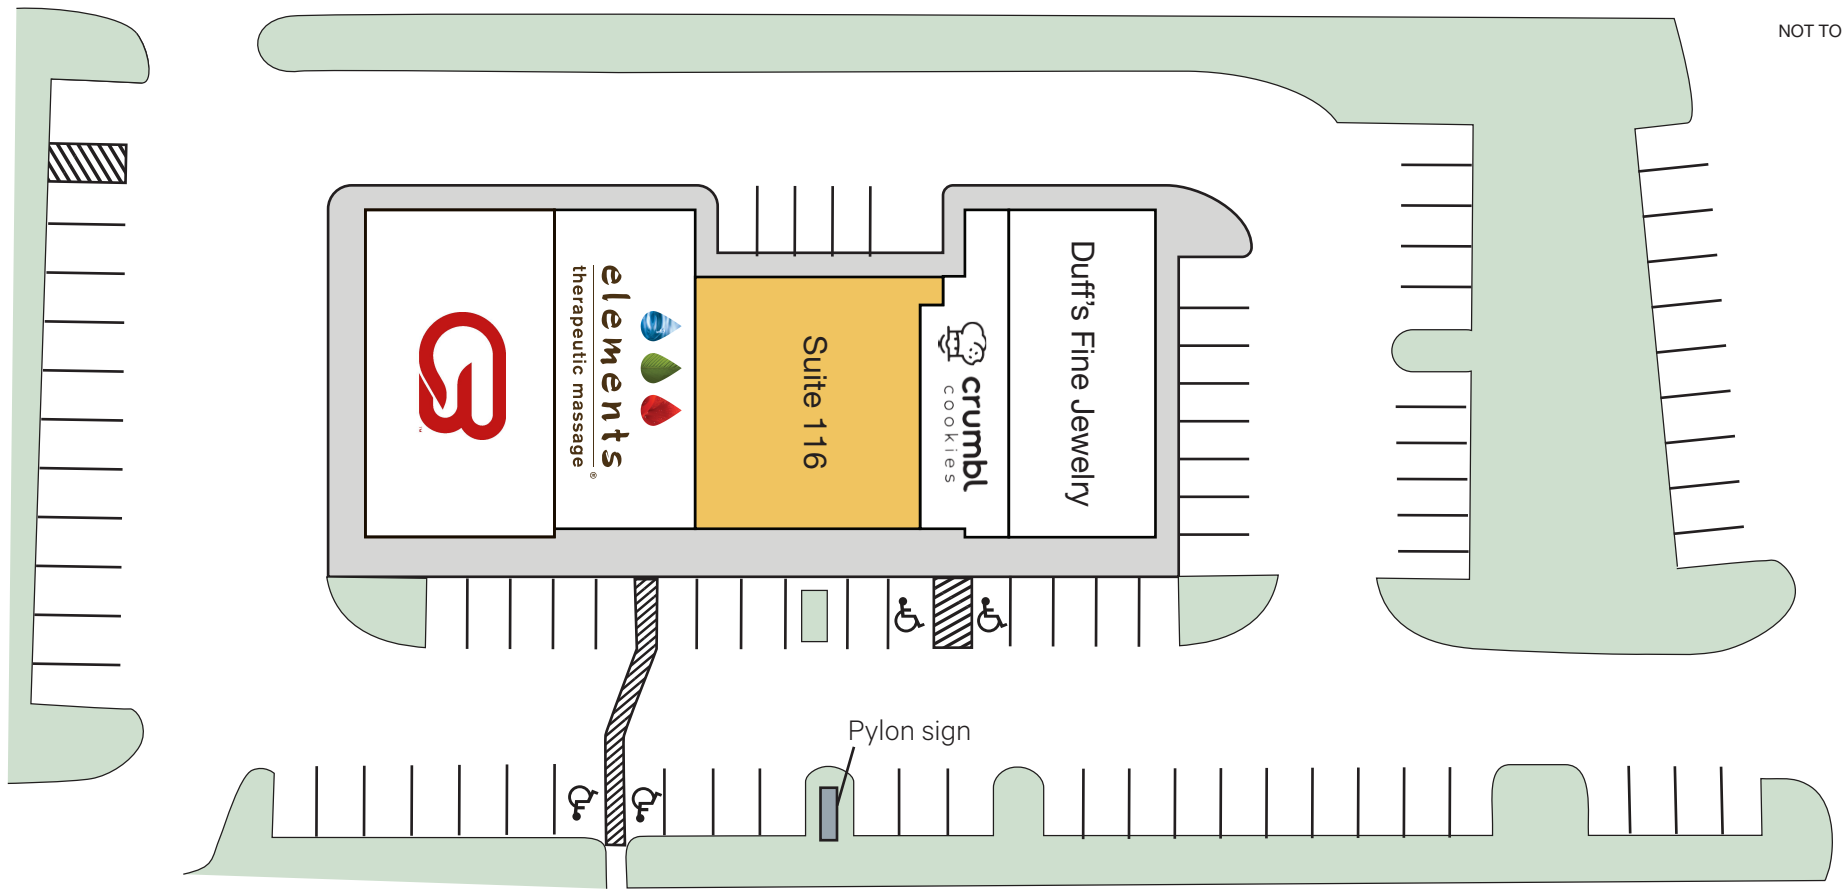

Current Tenants

104	Duff's Fine Jewelry	2,500 sf
108	Crumbl Cookies	1,292 sf
128	Elements Therapeutic Massage	2,362 sf
136	CycleBar	3,160 sf

Available	
116	2,933 sf

NOT TO SCALE

Cross Timbers Road

Pylon Sign
(south side of property)

Both sides the same