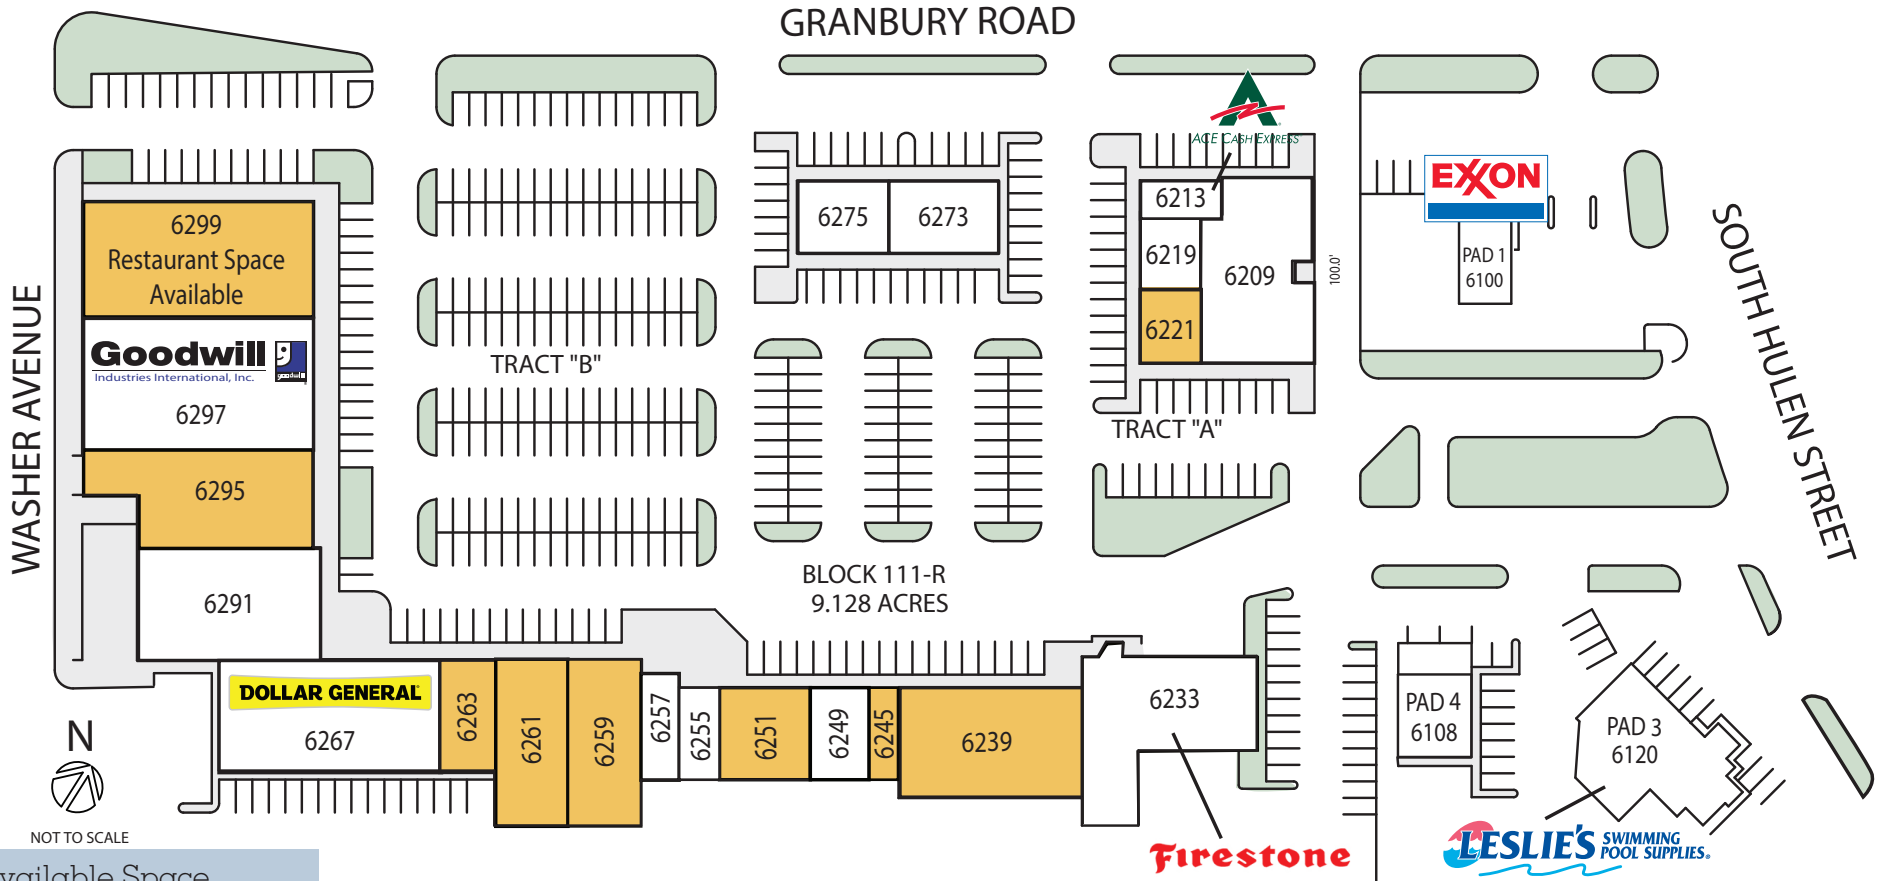

# HULEN SQUARE SHOPPING CENTER | SWC OF HULEN & GRANBURY, FORT WORTH, TX 76133

Available Space

6221	1,334 sf
6239	5,900 sf
6245	1,000 sf
6251	2,200 sf
6259	3,600 sf
6261	3,600 sf
6263	1,500 sf
6295	6,137 sf
6299	6,181 sf
6299B	1,600 sf

Current Tenants

6120	Leslie's Pool	3,550 sf	6255	Family Care Clinic	980 sf
6108	Prima Pasta & Pizza	2,500 sf	6257	Honey Bunch Bake Shop	1,118 sf
6209	Turbo Laundry	5,567 sf	6267	Dollar General	7,500 sf
6213	Ace America's Cash Express	900 sf	6273	Dr. Thomas Marvelli, MD	2,561 sf
6219	Wake Up Beautiful	1,480 sf	6275	Chiroplus	1,795 sf
6233	Firestone	6,011 sf	6291	Galleria Furniture	5,888 sf
6249	Frank's Tanks	1,800 sf	6297	Goodwill Industries	8,700 sf