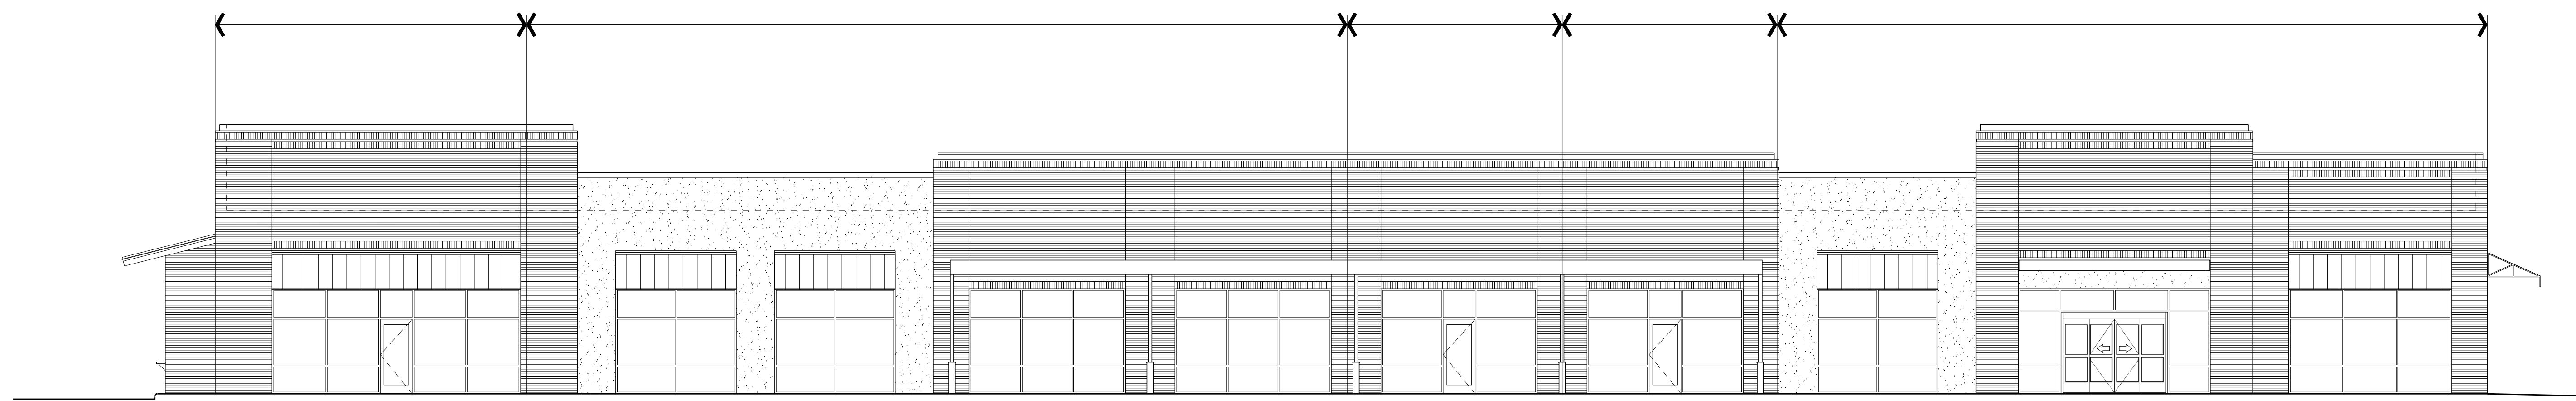

8045 MESA DR., #200
AUSTIN, TEXAS
78731
(512) 476-0622

THE CROSSING
RETAIL BUILDING
LEANDER, TEXAS

PROJECT

ENVIROPLAN
ARCHITECTS PLANNERS

REVISIONS

4.8.24
DATE

LEASE
EXHIBIT

1 SOUTH ELEVATION

2 EAST ELEVATION

3 WEST ELEVATION

4 NORTH ELEVATION