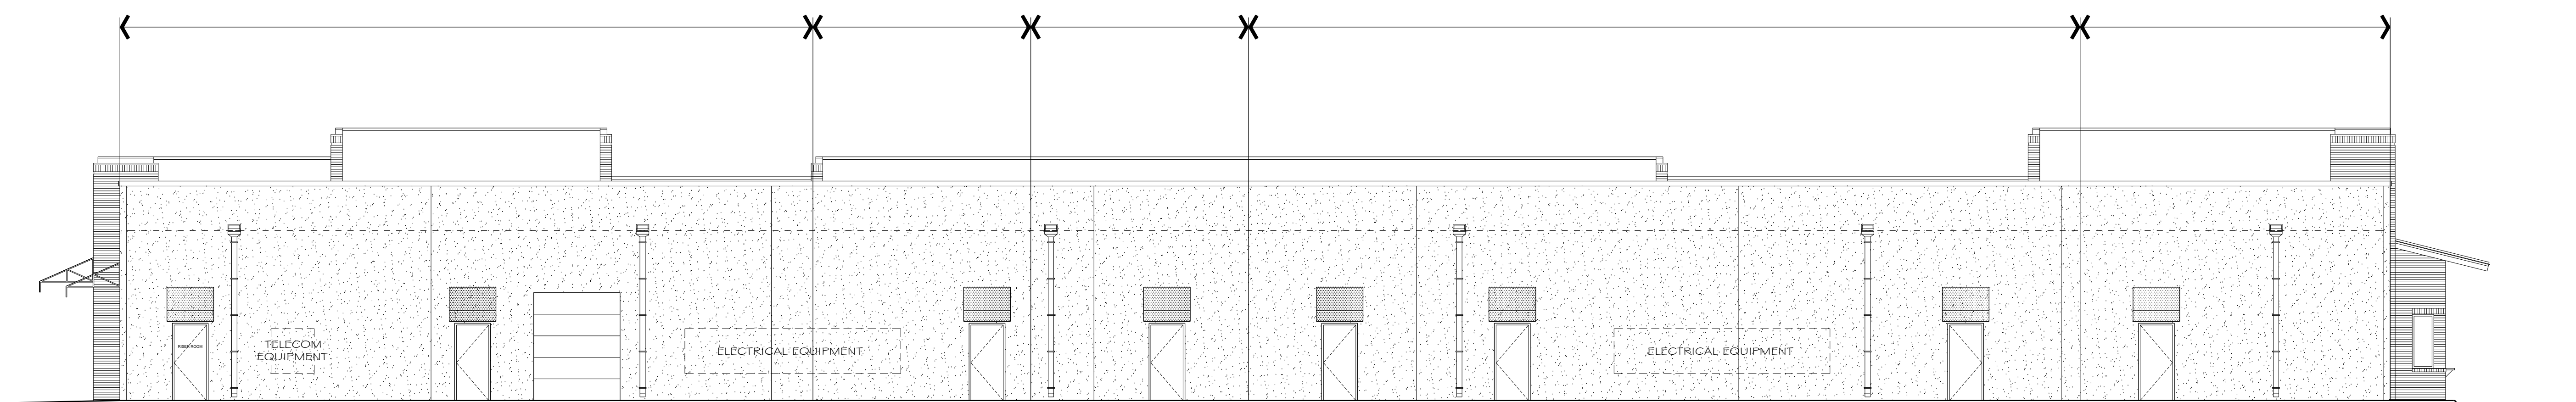

8045 MESA DR., #200
AUSTIN, TEXAS
78731
(512) 476-0622

THE CROSSING
RETAIL BUILDING
LEANDER, TEXAS

PROJECT

ENVIROPLAN
ARCHITECTS PLANNERS

REVISIONS

4.8.24
DATE

LEASE
EXHIBIT

1 SOUTH ELEVATION

2 EAST ELEVATION

3 WEST ELEVATION

4 NORTH ELEVATION