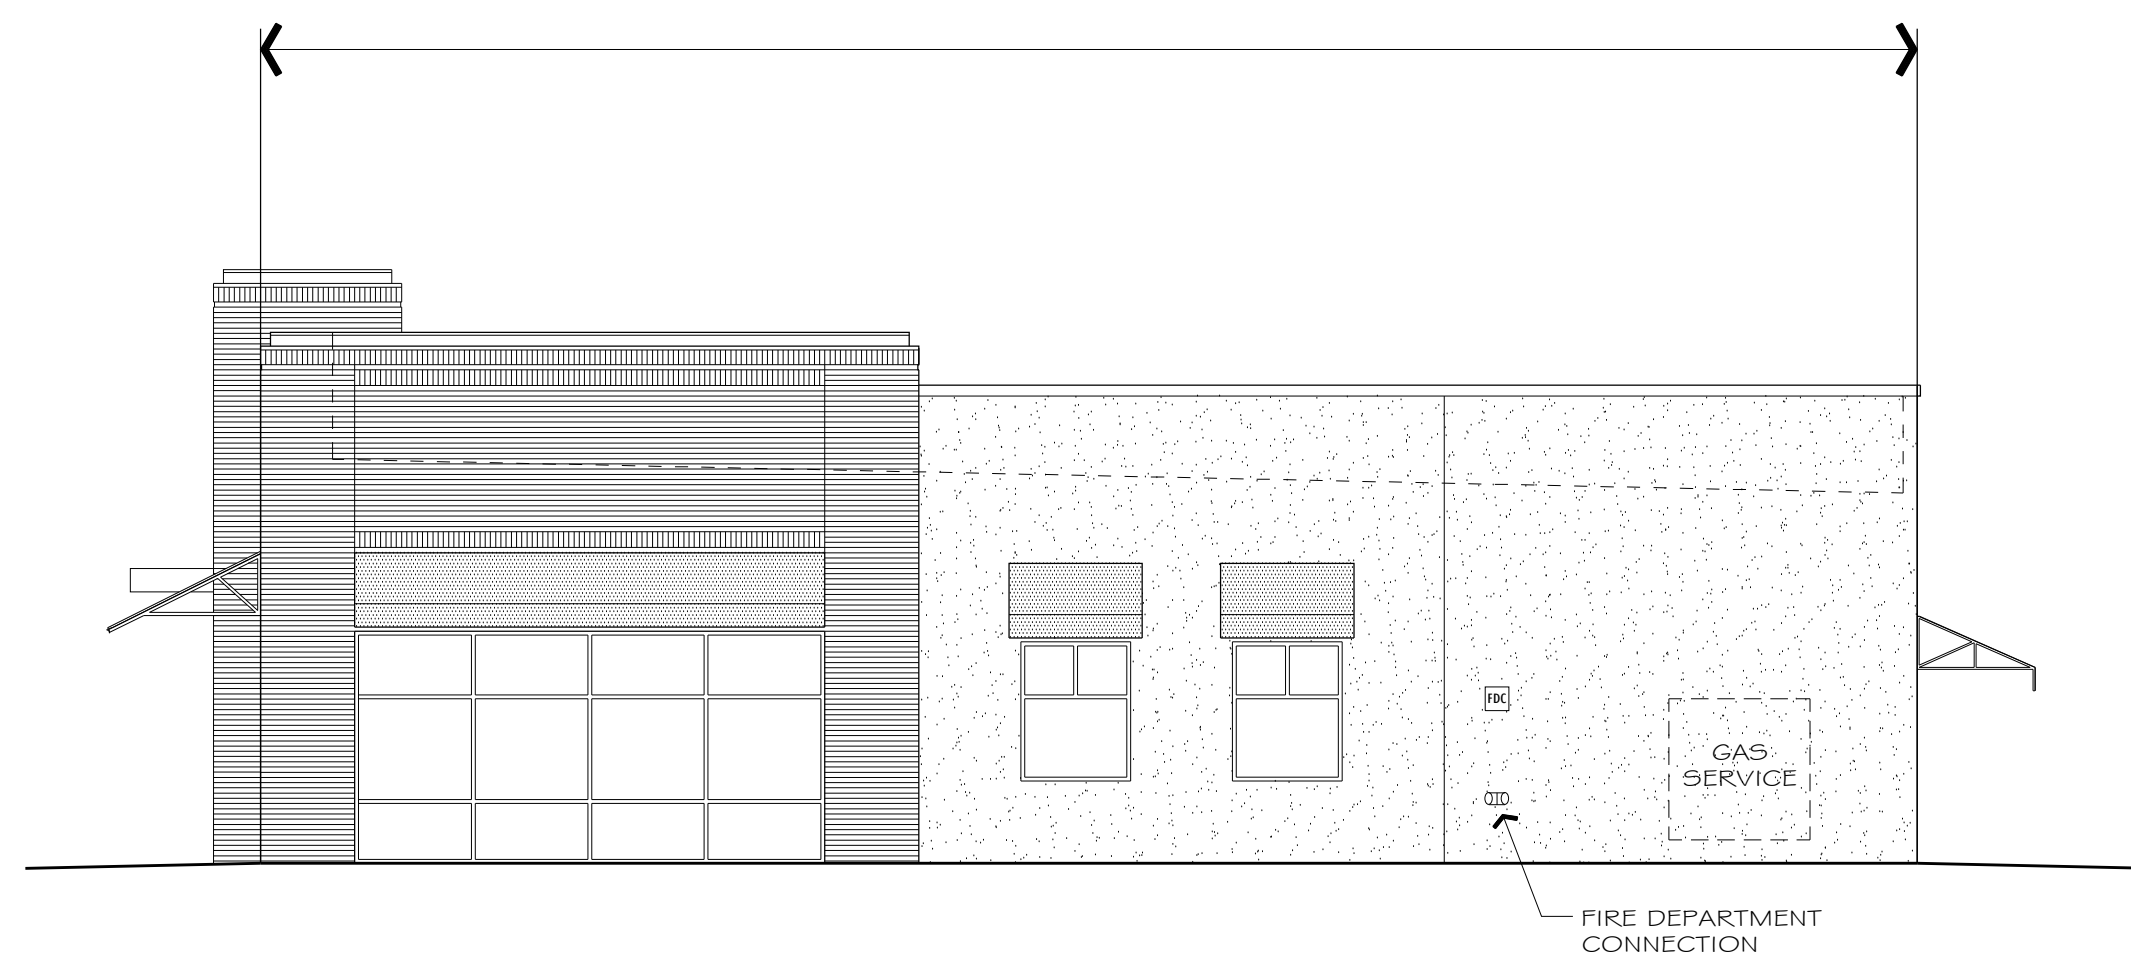

8045 MESA DR., #200
AUSTIN, TEXAS
78731
(512) 476-0622

THE CROSSING
RETAIL BUILDING
LEANDER, TEXAS

PROJECT

ENVIROPLAN
ARCHITECTS PLANNERS

REVISIONS

4.8.24
DATE

LEASE
EXHIBIT

1 SOUTH ELEVATION

2 EAST ELEVATION

3 WEST ELEVATION

4 NORTH ELEVATION