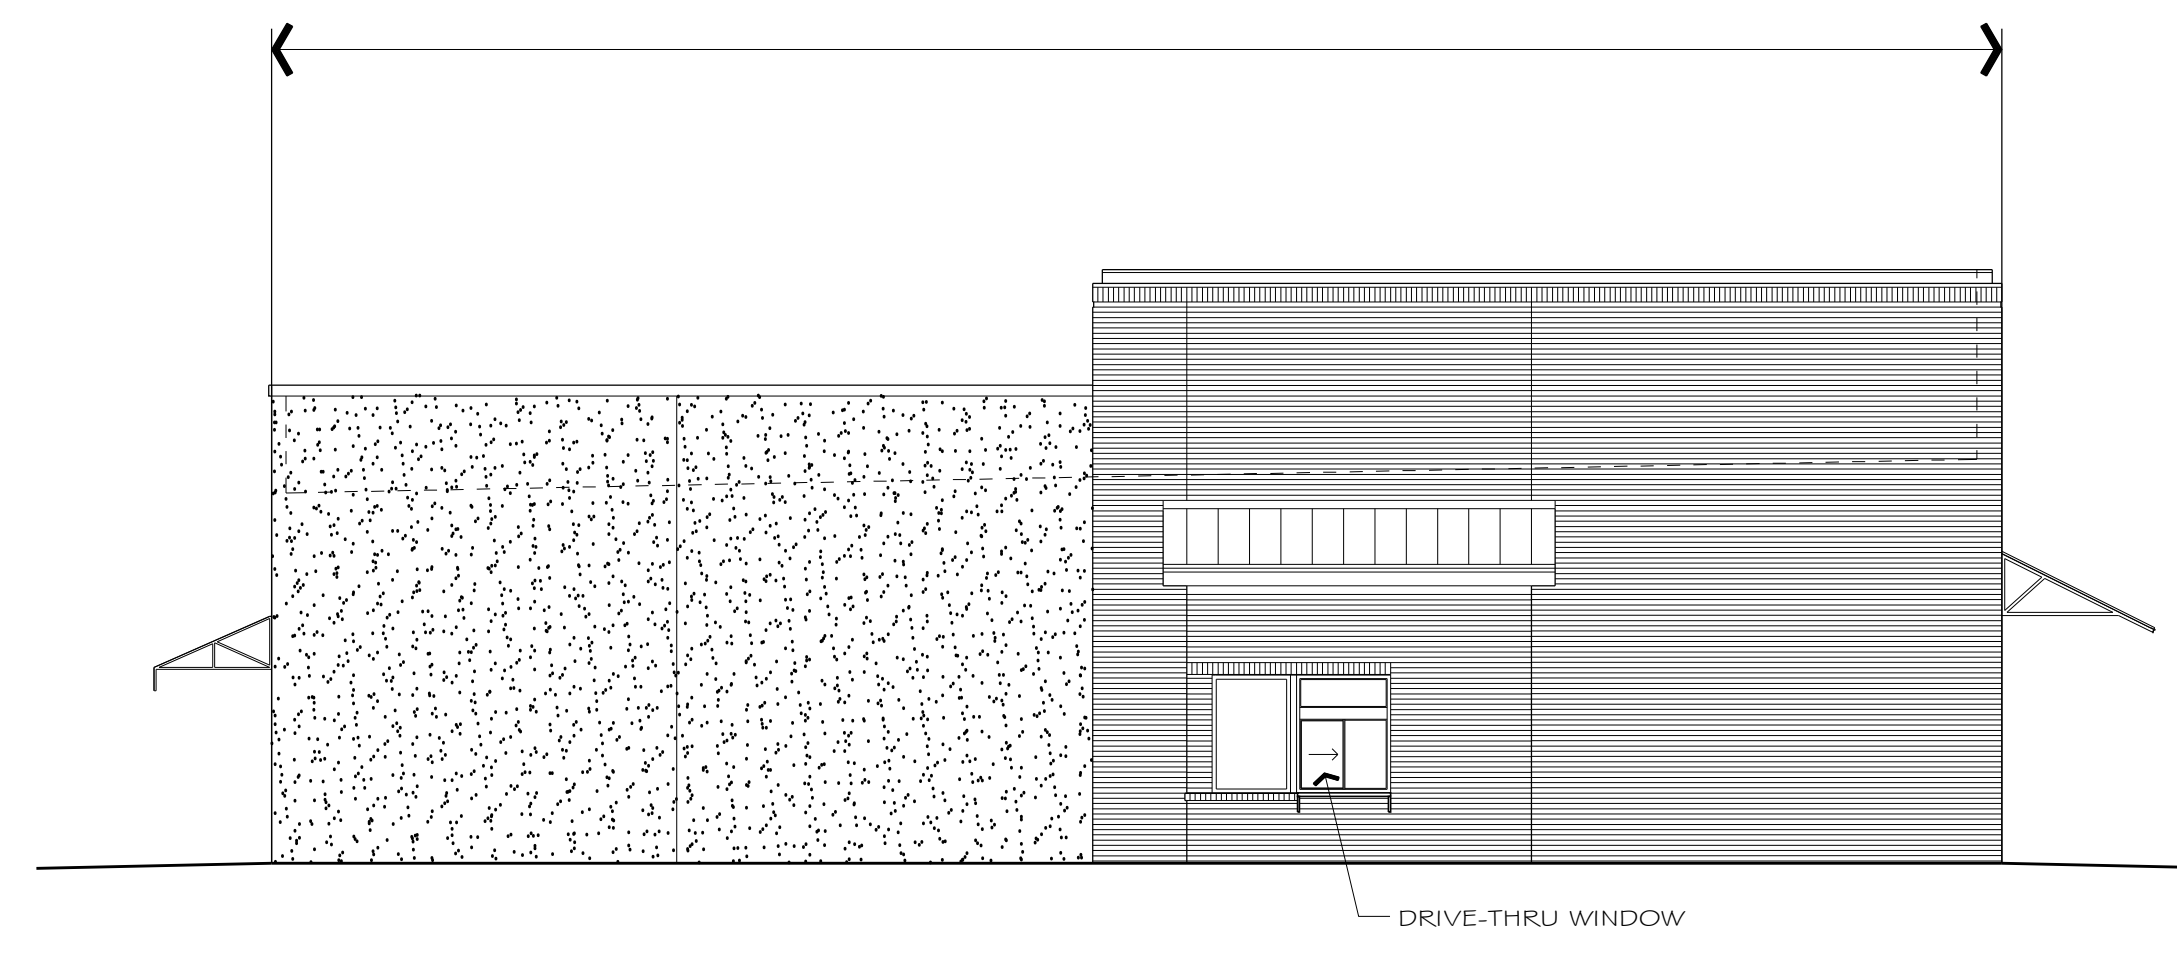

8045 MESA DR., #200
AUSTIN, TEXAS
78731
(512) 476-0622

THE CROSSING
RETAIL BUILDING
LEANDER, TEXAS

PROJECT

ENVIROPLAN
ARCHITECTS PLANNERS

REVISIONS

4.8.24
DATE

LEASE
EXHIBIT

1 SOUTH ELEVATION

2 EAST ELEVATION

3 WEST ELEVATION

4 NORTH ELEVATION