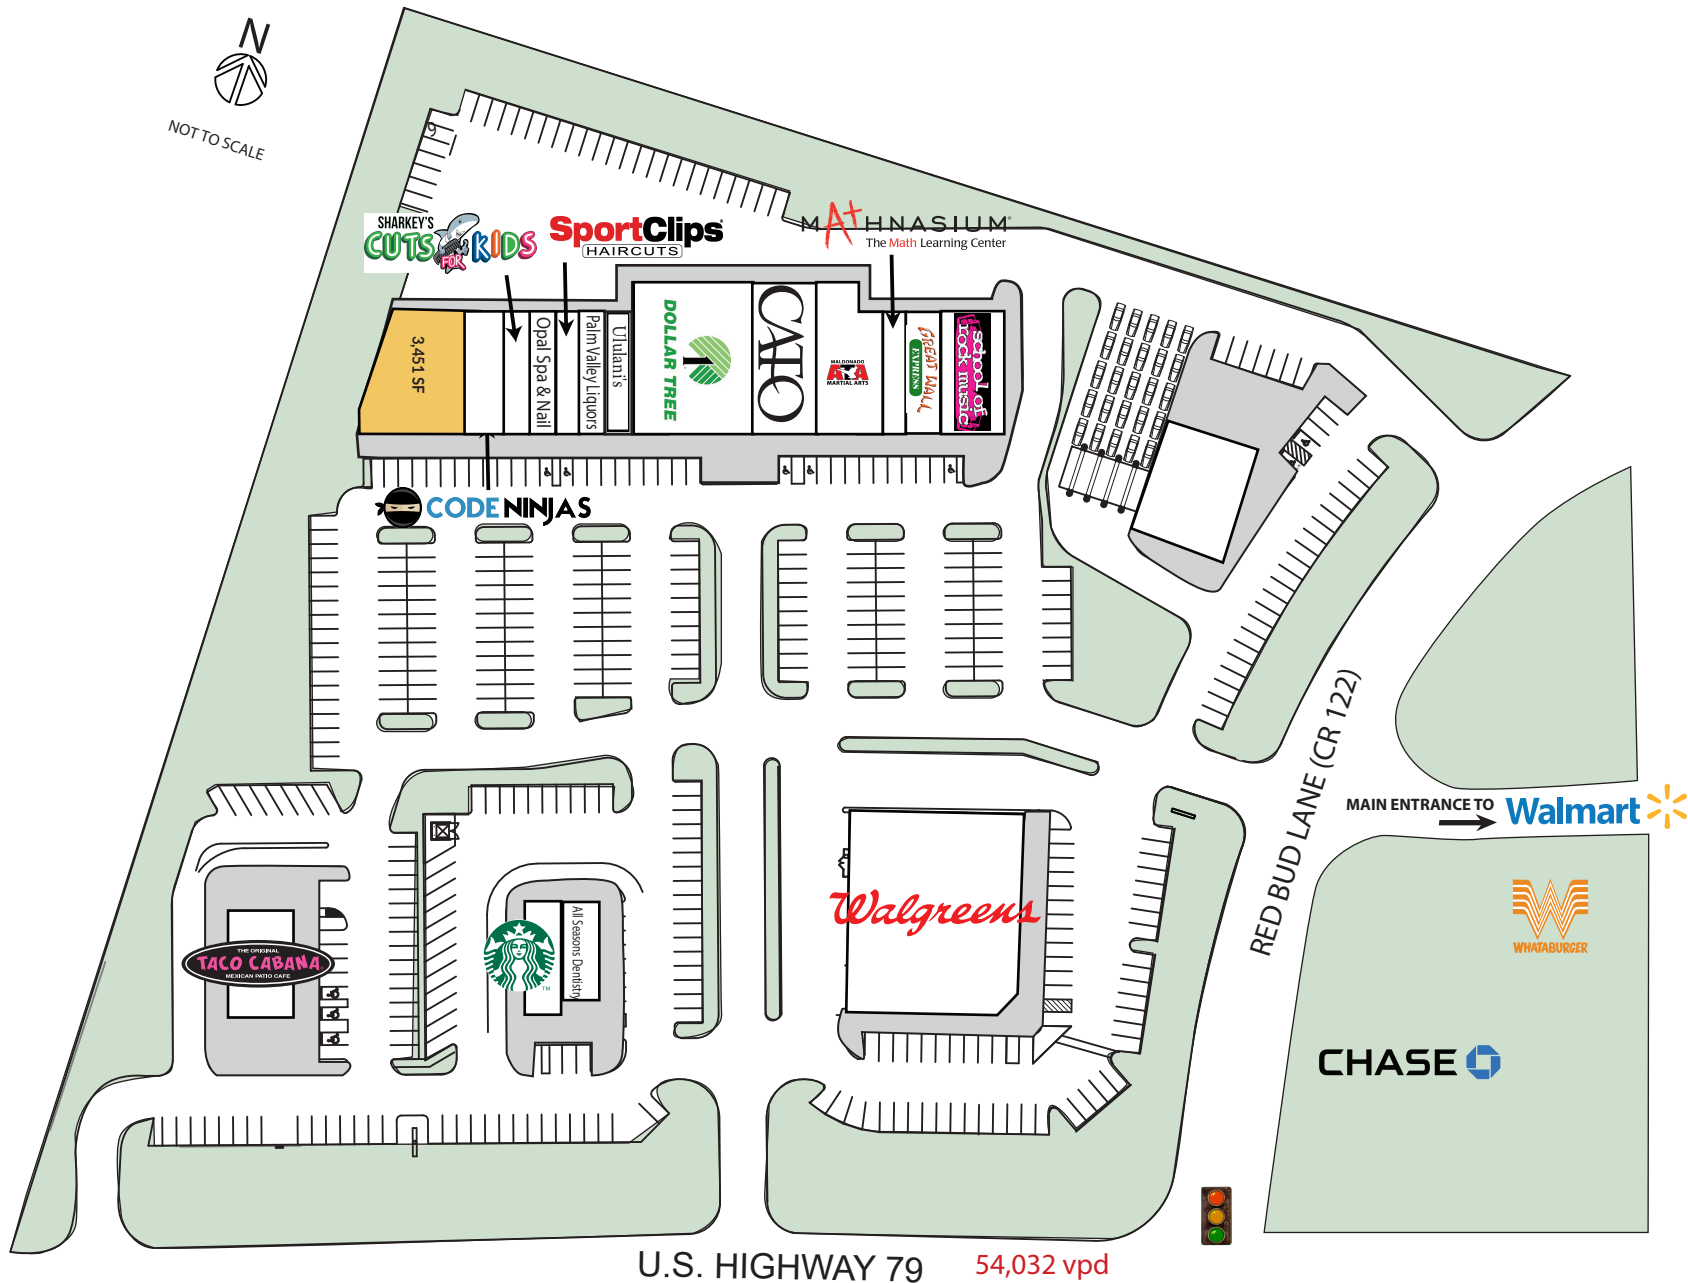

# PALM VALLEY PLAZA | NWC OF HWY 79 & RED BUD LN, ROUND ROCK, TX 78665

U.S. HIGHWAY 79 54,032 vpd