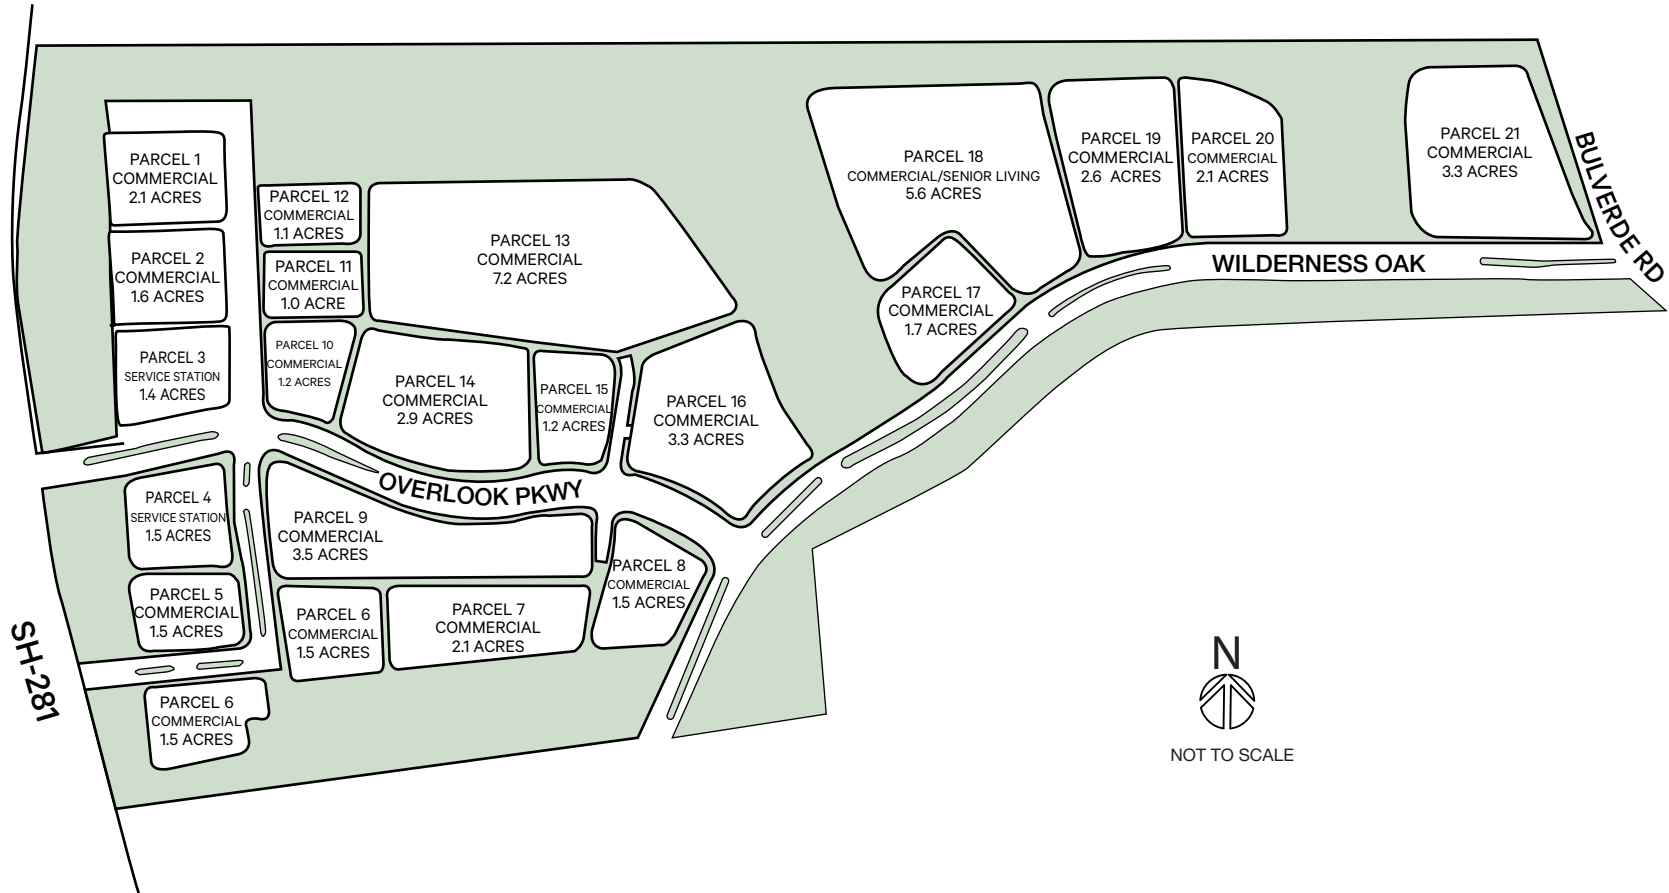

# OVERLOOK TOWN CENTER | SH-281 AT OVERLOOK PKWY, SAN ANTONIO, TX 78258

N  
NOT TO SCALE