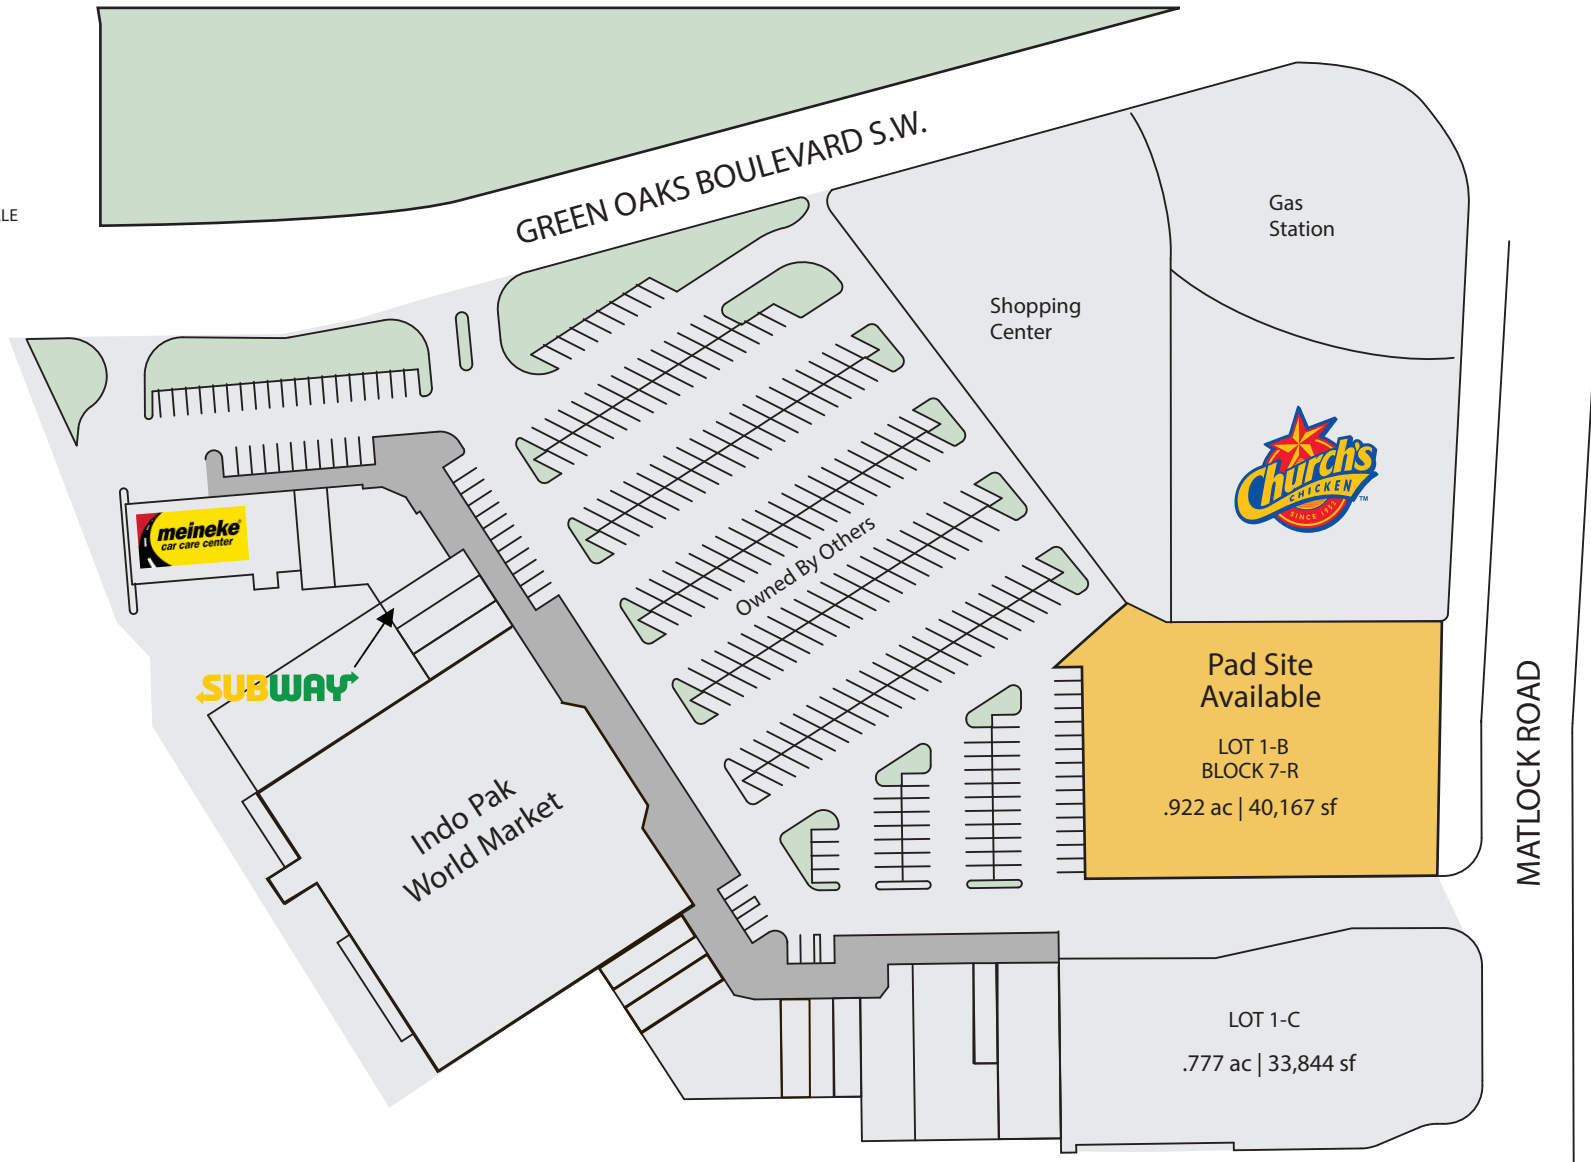

MATLOCK OAKS PADS | SWC OF MATLOCK RD & GREEN OAKS BLVD, ARLINGTON, TX 76017

NOT TO SCALE

The information was obtained from sources deemed reliable; however, Weitzman has not verified it and makes no guarantees, warranties or representations as to the completeness or accuracy thereof. The presentation of this real estate information is subject to errors; omissions; change of price; prior sale or lease, or withdrawal without notice. You and your advisors should conduct a careful independent investigation of the property to determine if it is suitable for your intended purpose.