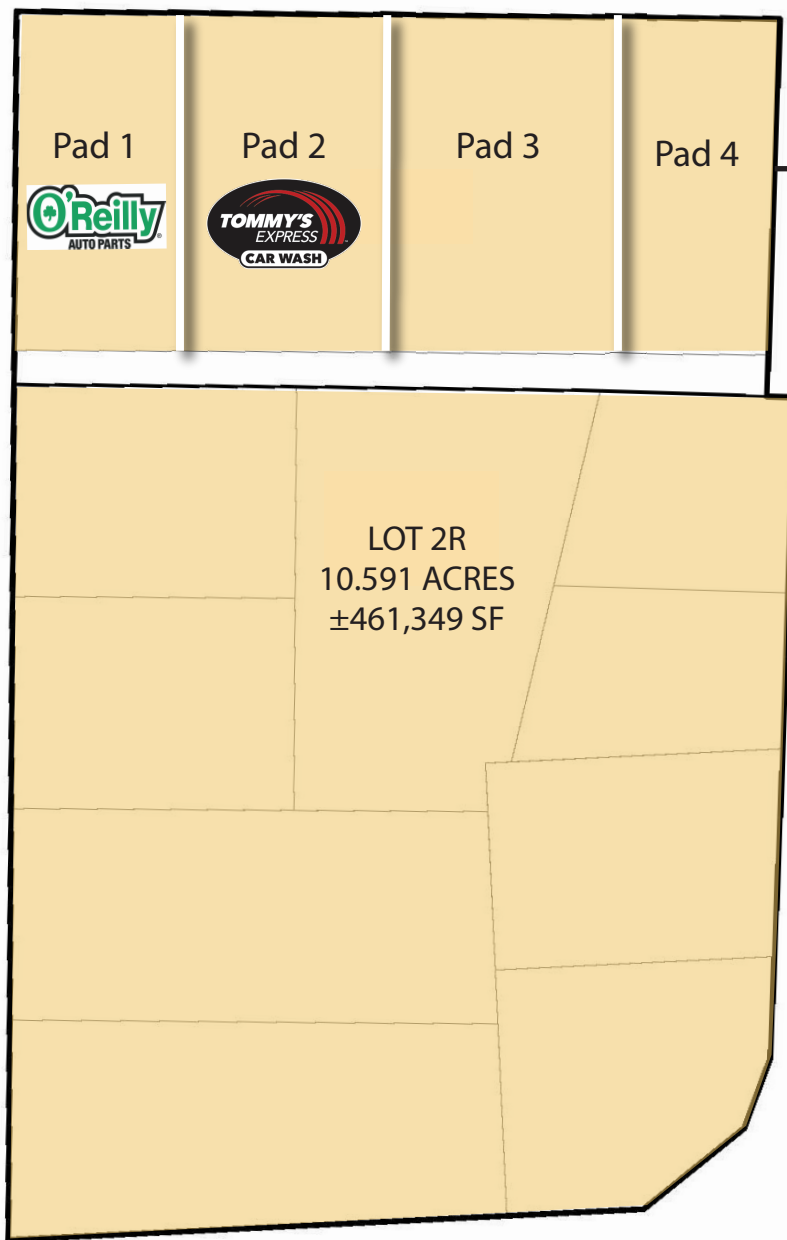

Available
Four
Pad Sites

Residential
10.5 Acres

LOT 1R
4.735 ACRES
±206,244 SF

LOT 2R
10.591 ACRES
±461,349 SF