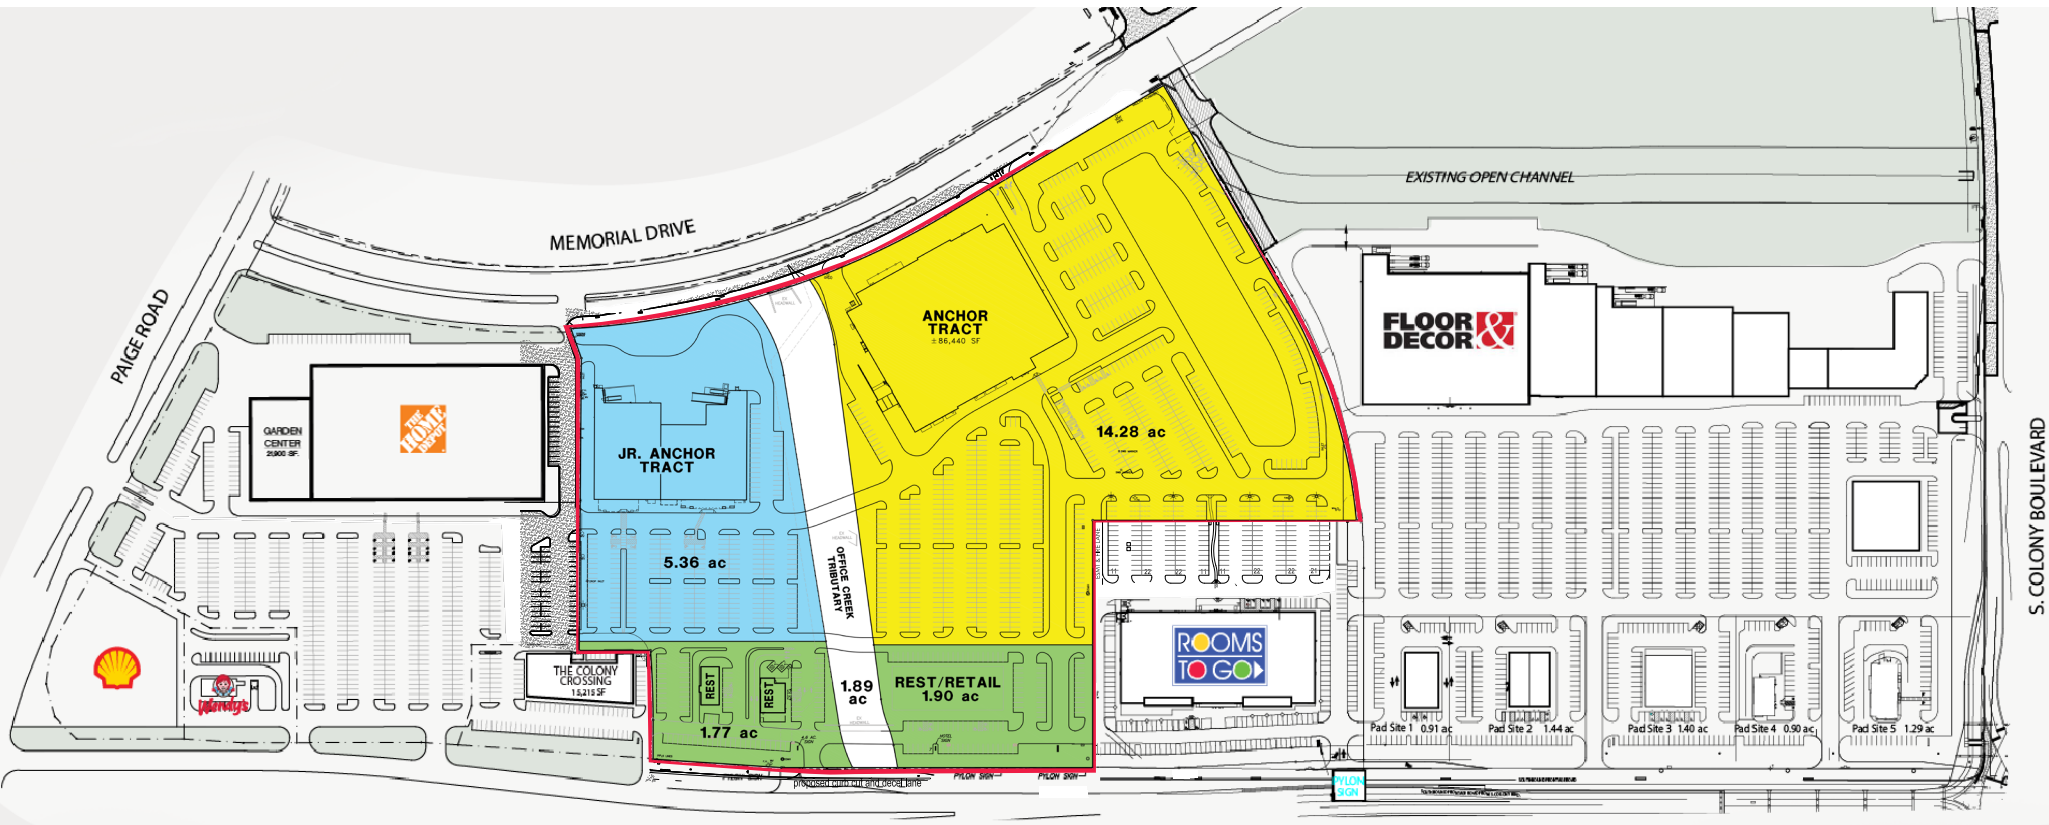

THE COLONY CROSSING | NEC OF SH 121 & PAIGE RD, THE COLONY, TX 75056

Nebraska
Furniture Mart

The information was obtained from sources deemed reliable; however, Weitzman has not verified it and makes no guarantees, warranties or representations as to the completeness or accuracy thereof. The presentation of this real estate information is subject to errors; omissions; change of price; prior sale or lease, or withdrawal without notice. You and your advisors should conduct a careful independent investigation of the property to determine if it is suitable for your intended purpose.

weitzman[®]

THE COLONY CROSSING | NEC OF SH 121 & PAIGE RD, THE COLONY, TX 75056

The information was obtained from sources deemed reliable; however, Weitzman has not verified it and makes no guarantees, warranties or representations as to the completeness or accuracy thereof. The presentation of this real estate information is subject to errors; omissions; change of price; prior sale or lease, or withdrawal without notice. You and your advisors should conduct a careful independent investigation of the property to determine if it is suitable for your intended purpose.