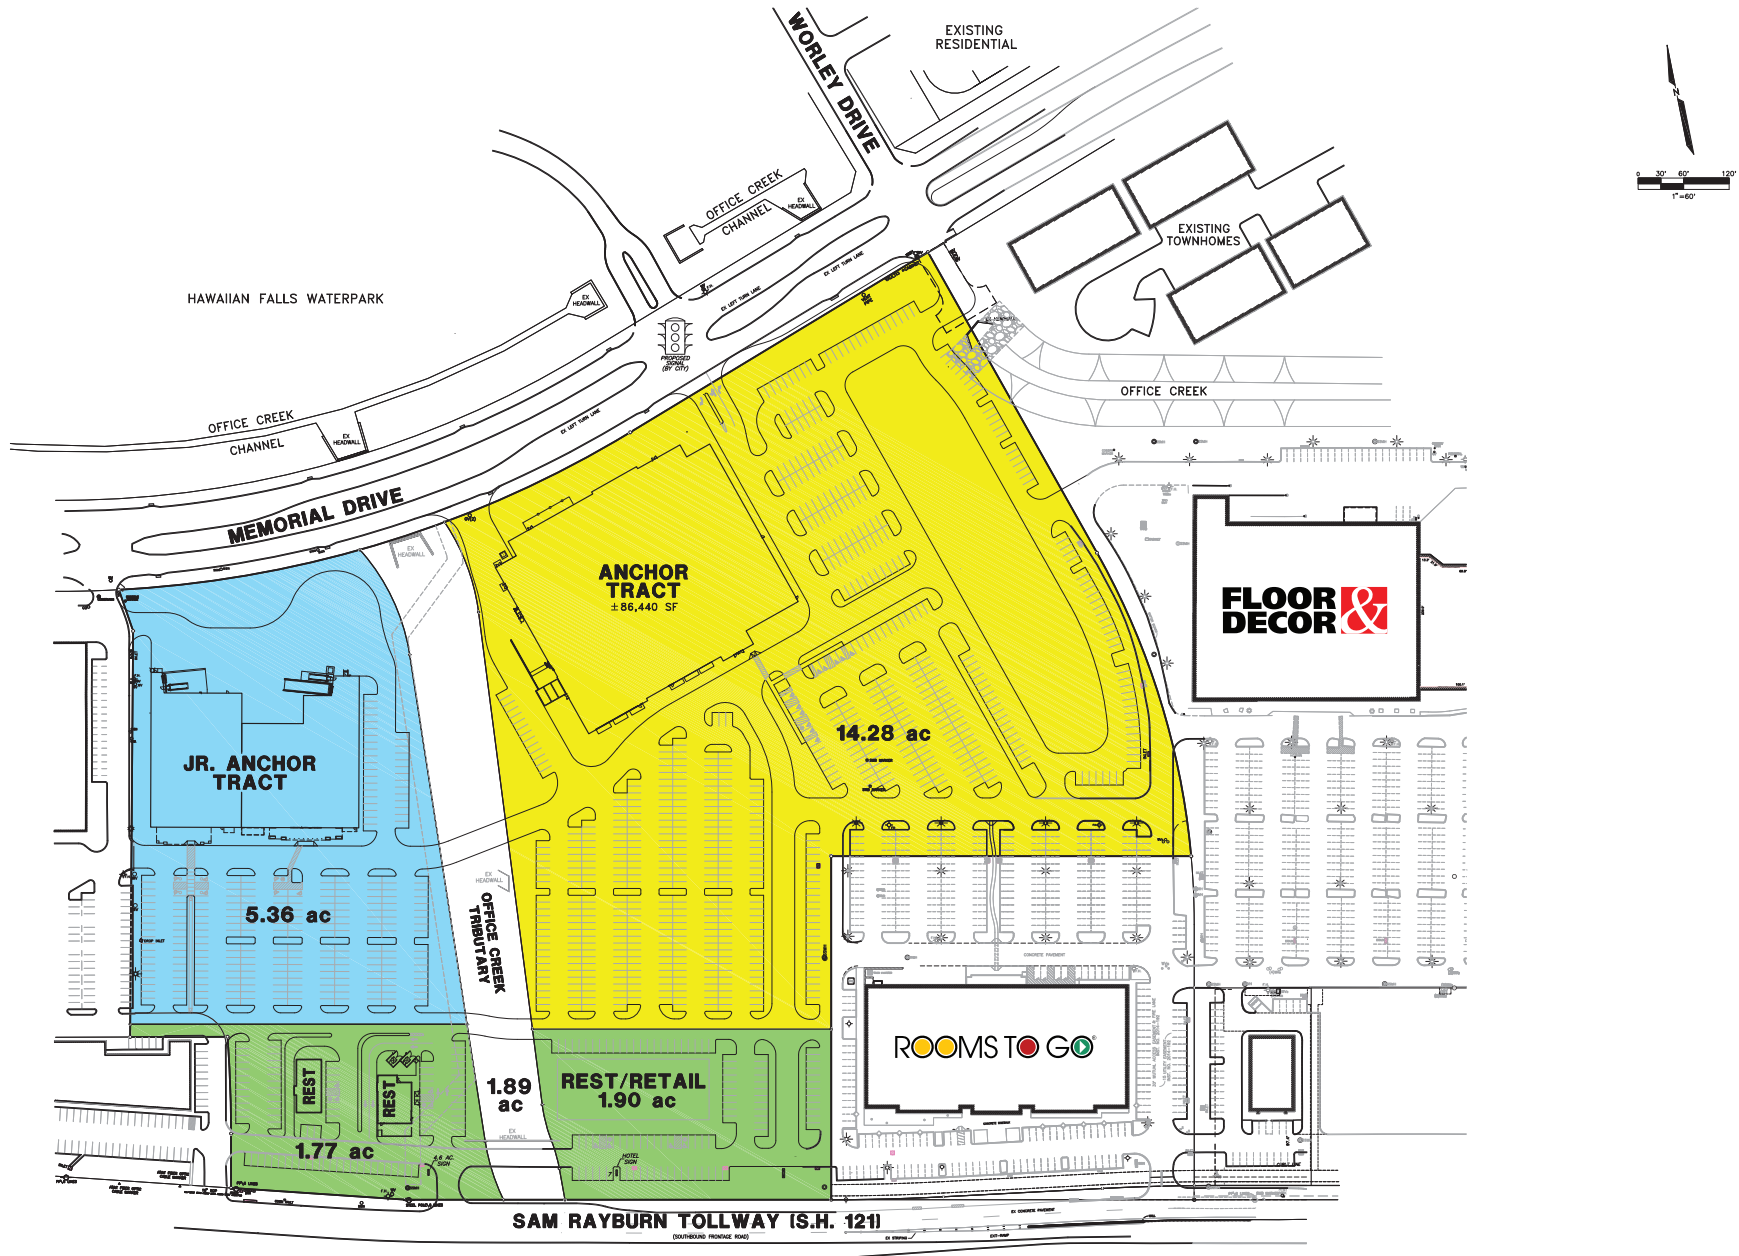

THE COLONY CROSSING | NEC OF SH 121 & PAIGE RD, THE COLONY, TX 75056

Nebraska
Furniture Mart

The information was obtained from sources deemed reliable; however, Weitzman has not verified it and makes no guarantees, warranties or representations as to the completeness or accuracy thereof. The presentation of this real estate information is subject to errors; omissions; change of price; prior sale or lease, or withdrawal without notice. You and your advisors should conduct a careful independent investigation of the property to determine if it is suitable for your intended purpose.

weitzman[®]

THE COLONY CROSSING | NEC OF SH 121 & PAIGE RD, THE COLONY, TX 75056

The information was obtained from sources deemed reliable; however, Weitzman has not verified it and makes no guarantees, warranties or representations as to the completeness or accuracy thereof. The presentation of this real estate information is subject to errors; omissions; change of price; prior sale or lease, or withdrawal without notice. You and your advisors should conduct a careful independent investigation of the property to determine if it is suitable for your intended purpose.