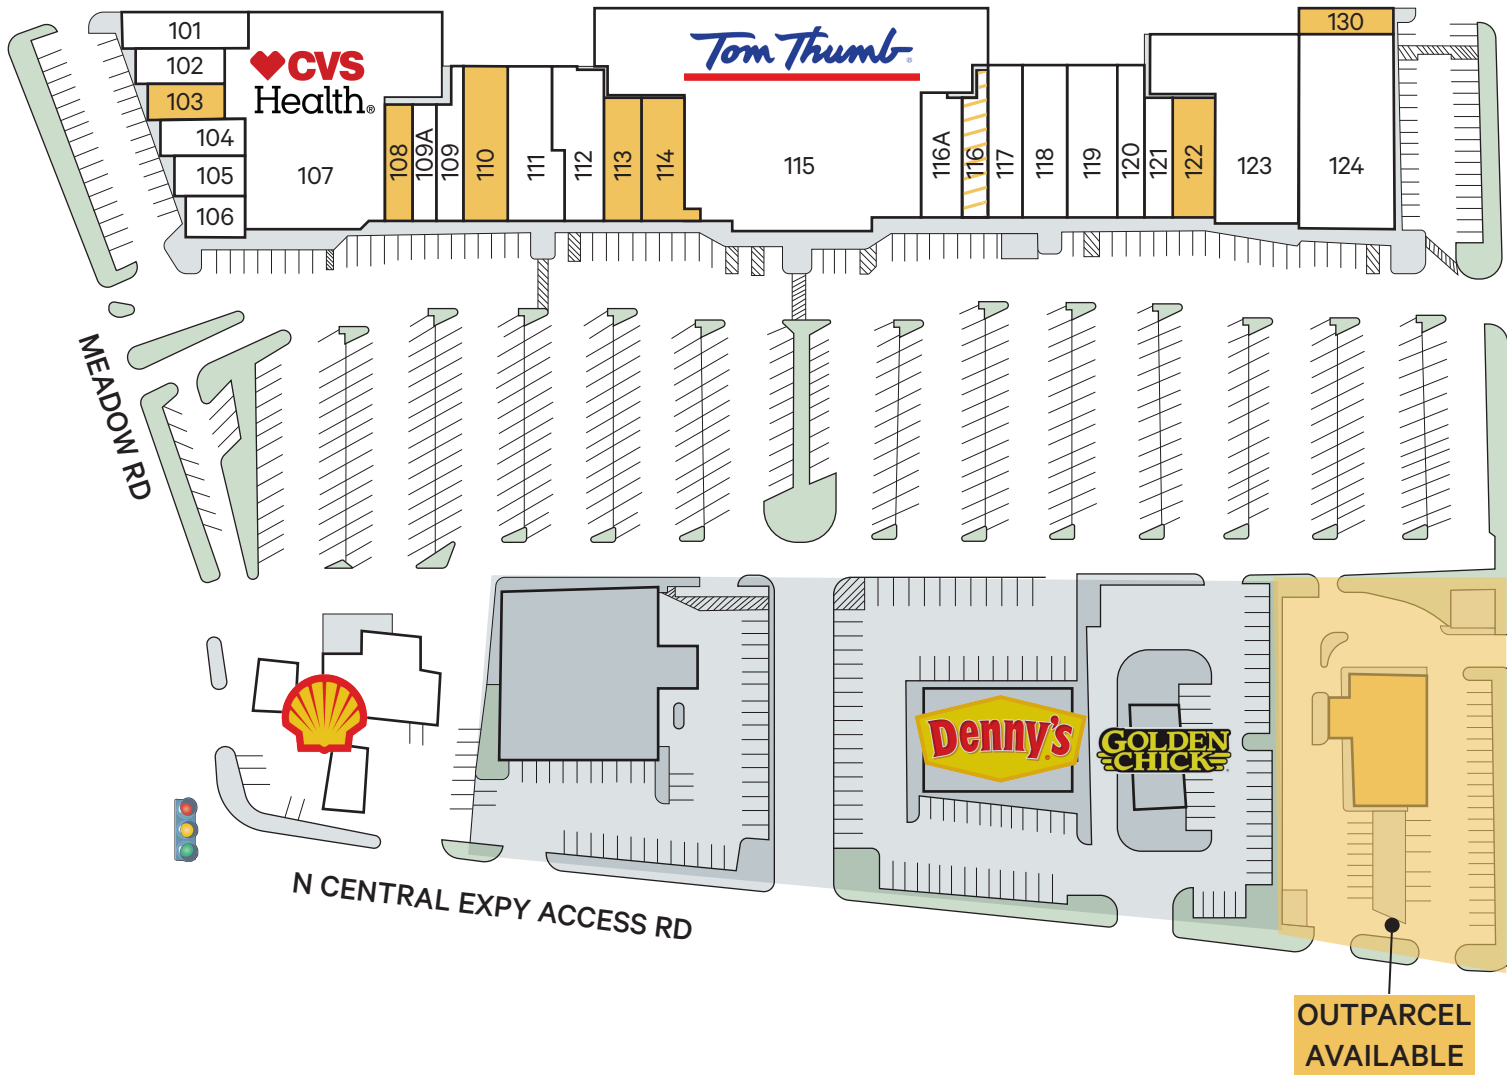

# MEADOW CENTRAL MARKET | 10455 N CENTRAL EXPY, DALLAS, TX 75231

## Available Space

103	1,682 sf
108	1,564 sf
110	3,268 sf
113	1,444 sf
114	1,277 sf
116	1,422 sf *
122	1,577 sf
130	1,710 sf

\* Occupied but available

## Current Tenants

101	US Cleaners	2,000 sf
102	Summer Snowball	1,775 sf
104	Brother's Pizza	1,193 sf
105	Smartstart Electronic Repair	1,100 sf
106	MetroPCS	878 sf
107	CVS	15,000 sf
109A	Youngs Tailor	1,123 sf
109	The UPS Store	1,802 sf
111	Sylvan Learning Center	2,472 sf
112	Preston Royal Animal Clinic	3,268 sf
115	Tom Thumb	27,906 sf
116	Park Cities Pet Salon	1,422 sf
116A	Sole Therapy Massage	2,141 sf
117	Gabriela & Sofia's Mexican	2,930 sf
118	Ephesus Mediterranean Grill	2,930 sf
119	Master Lee's Taekwondo	2,951 sf
120	Taj Mahal/Ghandi's Place	2,084 sf
121	10 Perfect Nails	1,241 sf
123	Mei Mei Chinese Buffet	8,820 sf
124	Studio Salon	8,100 sf
PAD	Shell Oil/Quick-way	