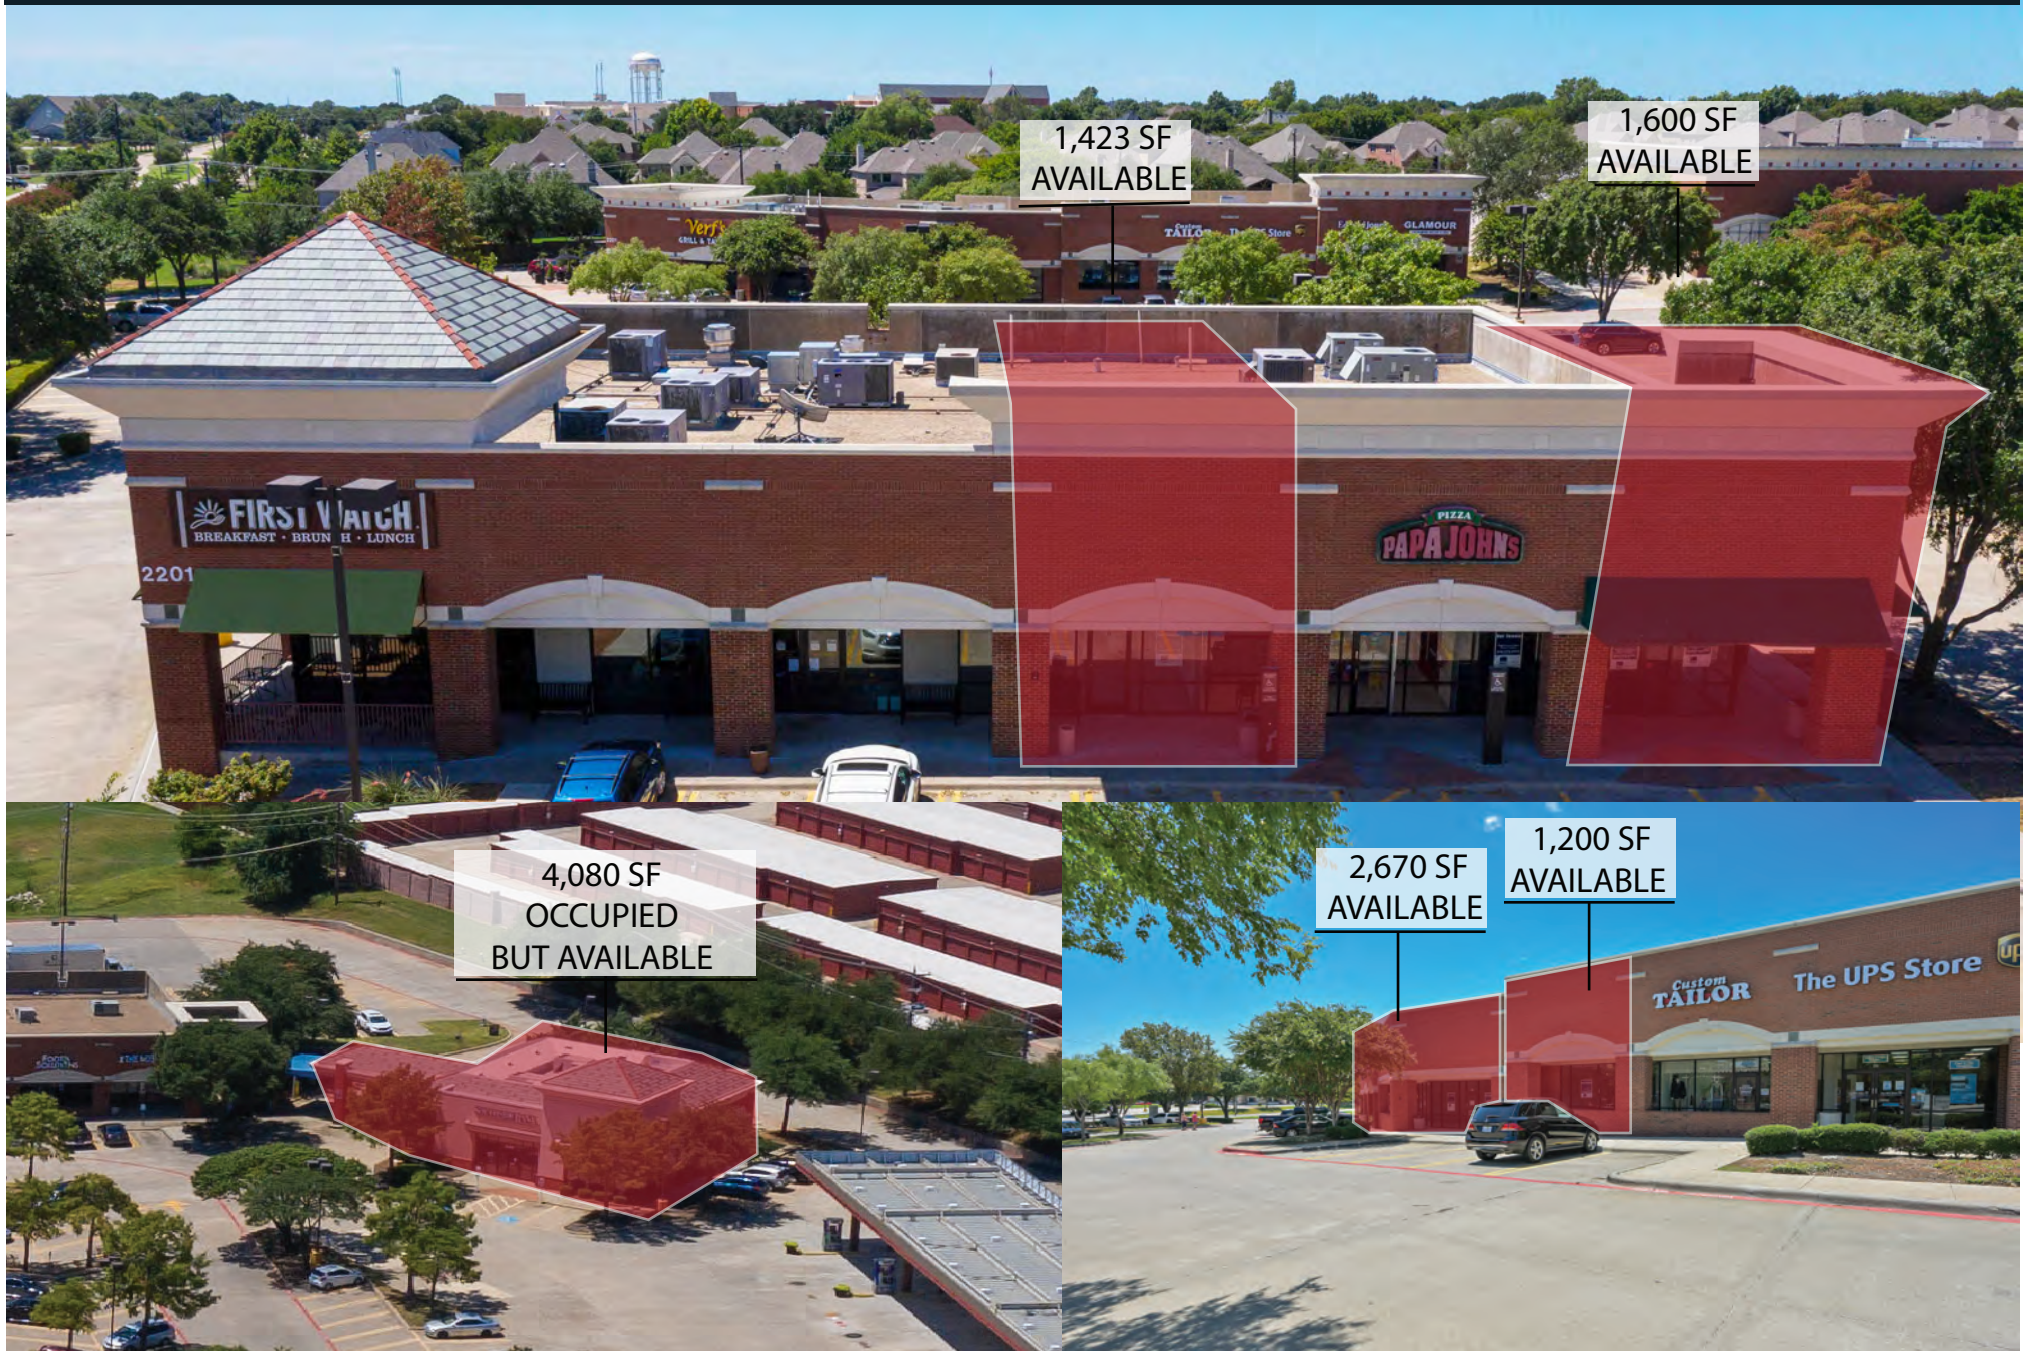

# THE HIGHLANDS | SWC FM 407 & MORRISS ROAD, FLOWER MOUND, TX 75023

1,423 SF  
AVAILABLE

1,600 SF  
AVAILABLE

4,080 SF  
OCCUPIED  
BUT AVAILABLE

2,670 SF  
AVAILABLE

1,200 SF  
AVAILABLE

The information was obtained from sources deemed reliable; however, Weitzman has not verified it and makes no guarantees, warranties or representations as to the completeness or accuracy thereof. The presentation of this real estate information is subject to errors; omissions; change of price; prior sale or lease, or withdrawal without notice. You and your advisors should conduct a careful independent investigation of the property to determine if it is suitable for your intended purpose.