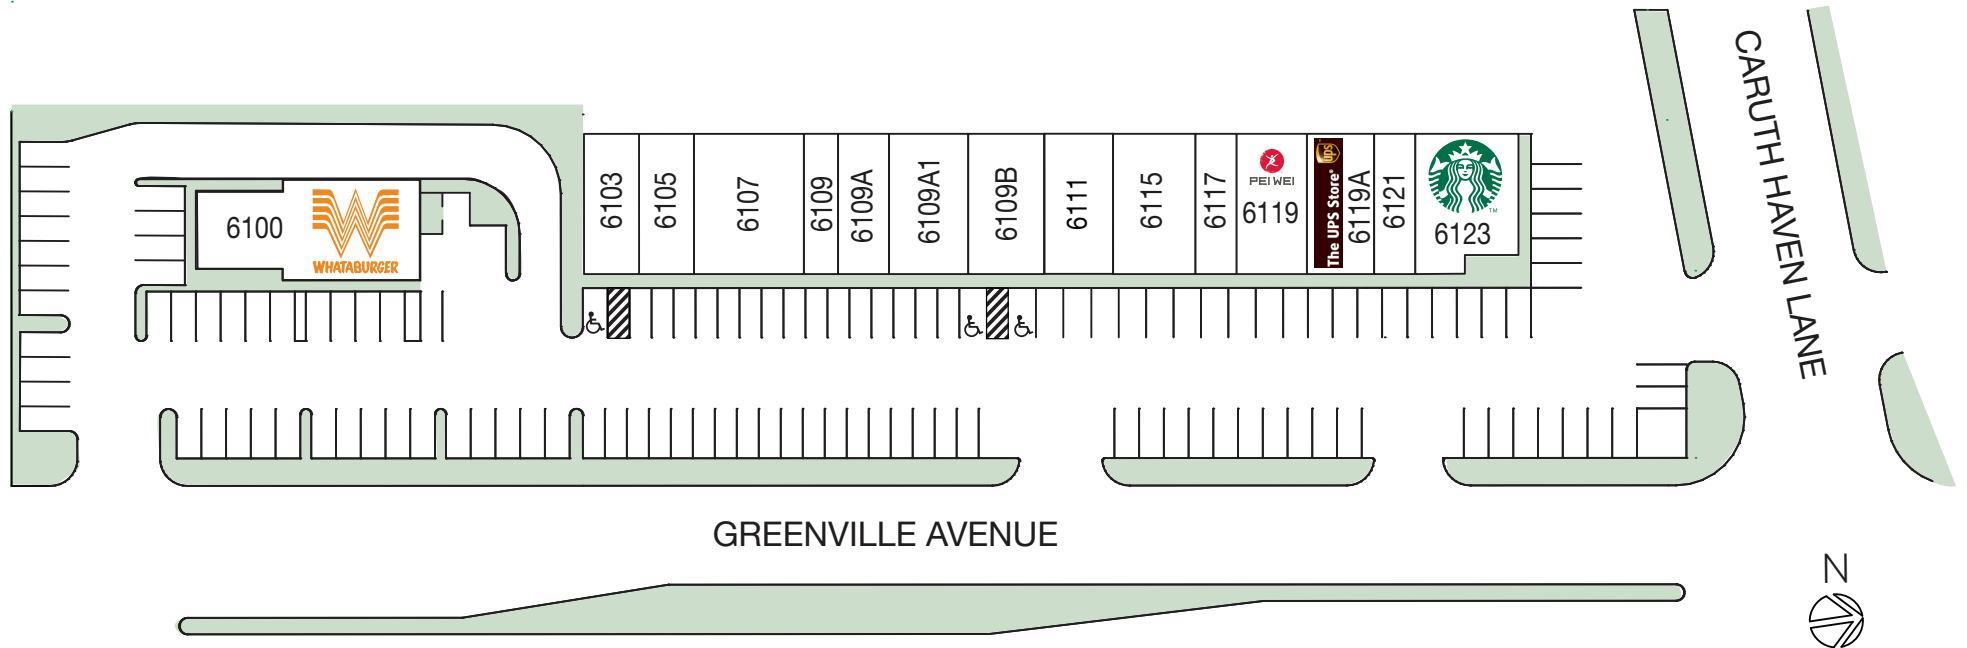

I-75 CENTRAL EXPRESSWAY

## Current Tenants

|         |                             |          |        |                 |          |
|---------|-----------------------------|----------|--------|-----------------|----------|
| 6103    | Dry Clean Super Center      | 1,000 sf | 6111   | Tommy's Girl    | 1,200 sf |
| 6105    | Craft Boba Tea              | 1,000 sf | 6115   | Nails Now Salon | 1,200 sf |
| 6107    | Zaap Lao & Thai Street Eats | 2,000 sf | 6117   | Payrite Optical | 650 sf   |
| 6109    | Gamestop                    | 1,173 sf | 6119   | Pei Wei To-Go   | 1,255 sf |
| 6109-A  | YaYa Foot Spa               | 863 sf   | 6119-A | UPS Store       | 1,326 sf |
| 6109-A1 | I Fratelli                  | 1,173 sf | 6121   | UBreakiFix      | 750 sf   |
| 6109B   | Starting Strength Dallas    | 1,512 sf | 6123   | Starbucks       | 2,000 sf |
|         |                             |          | 6100   | Whataburger     |          |