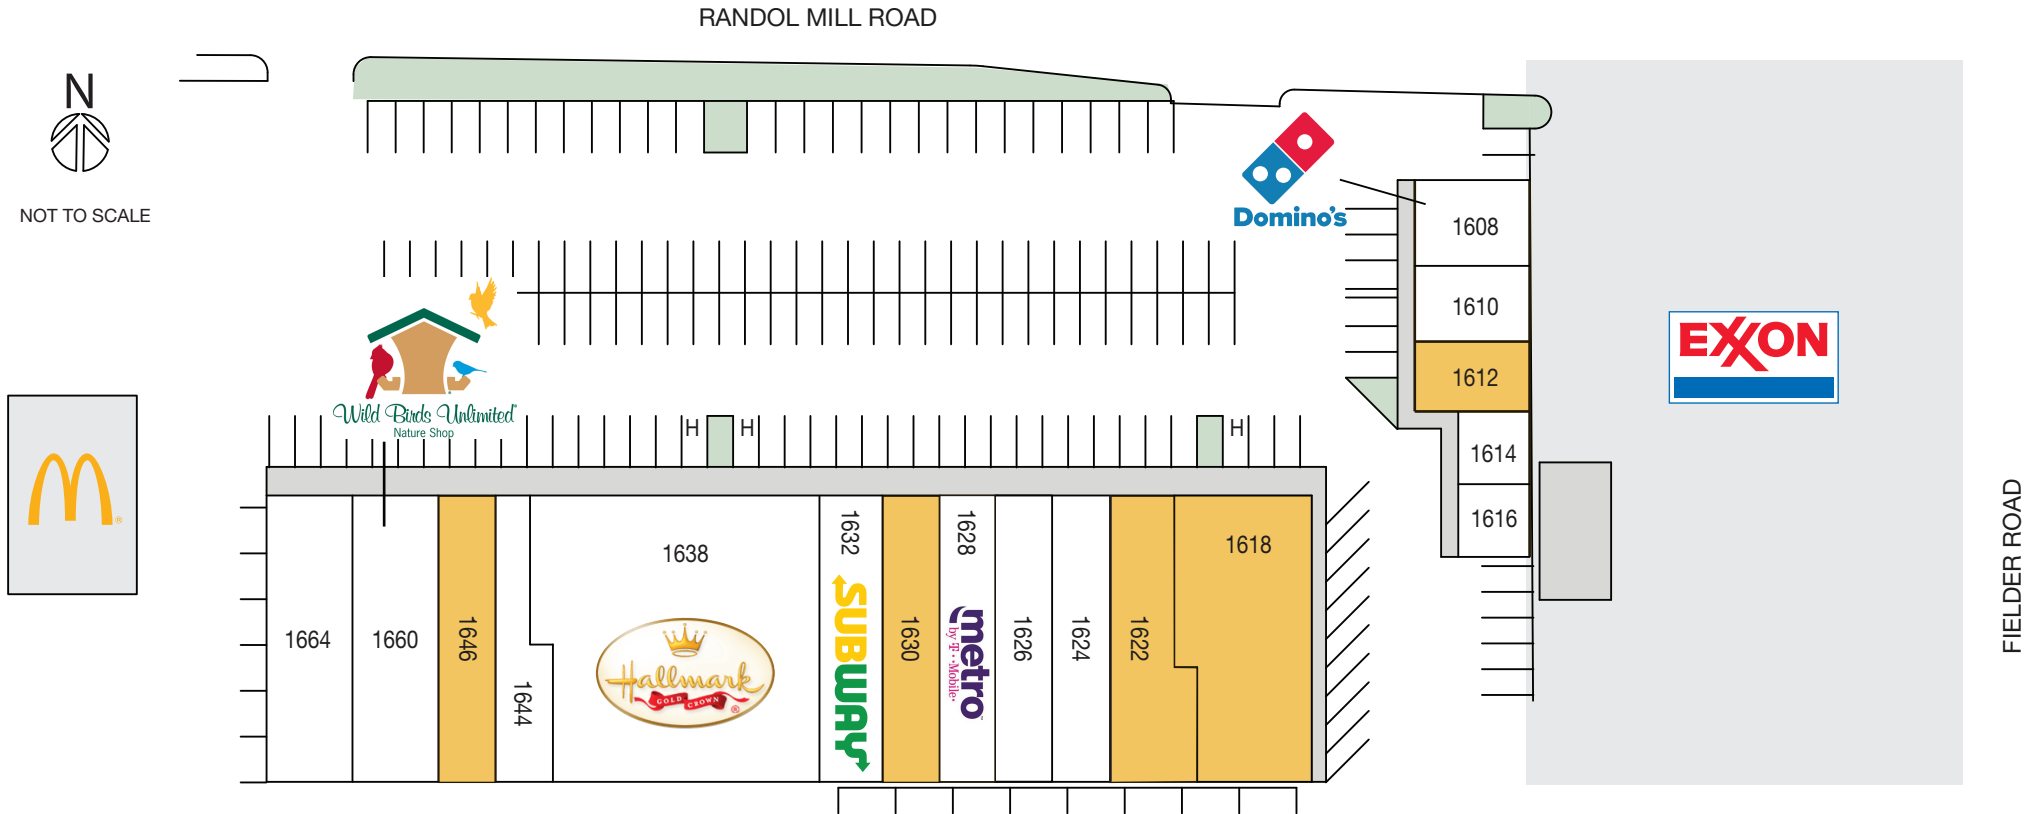

RANDOL MILL WEST | 1608-1664 W RANDOL MILL RD, ARLINGTON, TX 76012

Available Space

1612	1,053 sf
1618	3,897 sf
1622	2,103 sf
1630	1,975 sf
1646	1,425 sf

Current Tenants

1608	Domino's Pizza	1,280 sf	1632	Subway	1,700 sf
1610	Randol Donuts	920 sf	1638	Gene Allen's Hallmark	11,575 sf
1614	You Had Me at Woof Dog Grooming	550 sf	1644	Bond Cleaners	2,000 sf
1616	CNT Computer Repair	696 sf	1660	Wild Birds Unlimited	2,500 sf
1624	Shotokan Karate-Do Academy	2,500 sf	1664	World Nail	2,500 sf
1626	Divine Florist	912 sf			
1628	Metro by T-Mobile	1,825 sf			