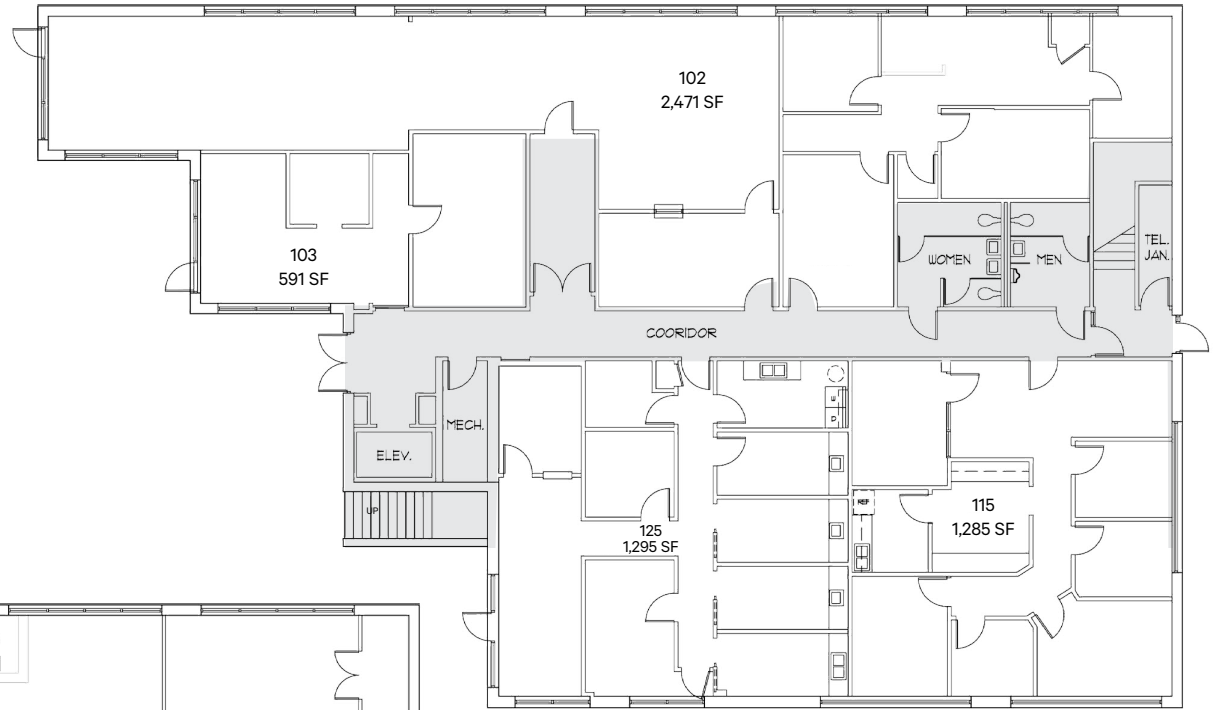

Available Space

212	288 sf
215	500 sf

Current Tenants

102	Silver Pyramid	2,471 sf
103	James W. Hunt	591 sf
115	Big Brothers Big Sisters	1,285 sf
125	Silver Pyramid	1,295 sf
201A	Vining Insurance Agency	213 sf
201B	Phillip Mahuwe - Account.	608 sf
205	Dr. Charles Rosin	416 sf
210	AA-North Dallas Group	3,285 sf
213	Storage	150 sf