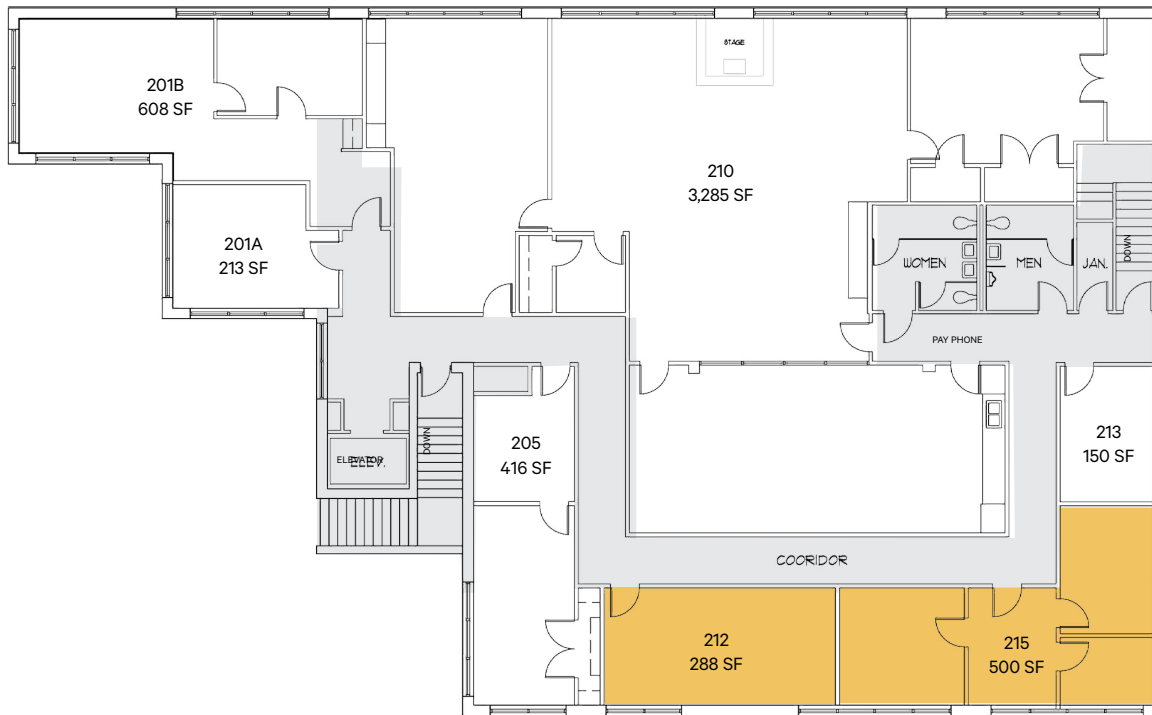

Available Space

212	288 sf
215	500 sf

Current Tenants

102	Silver Pyramid	2,471 sf
103	James W. Hunt	591 sf
115	Big Brothers Big Sisters	1,285 sf
125	Silver Pyramid	1,295 sf
201A	Vining Insurance Agency	213 sf
201B	Phillip Mahuwe - Account.	608 sf
205	Dr. Charles Rosin	416 sf
210	AA-North Dallas Group	3,285 sf
213	Storage	150 sf