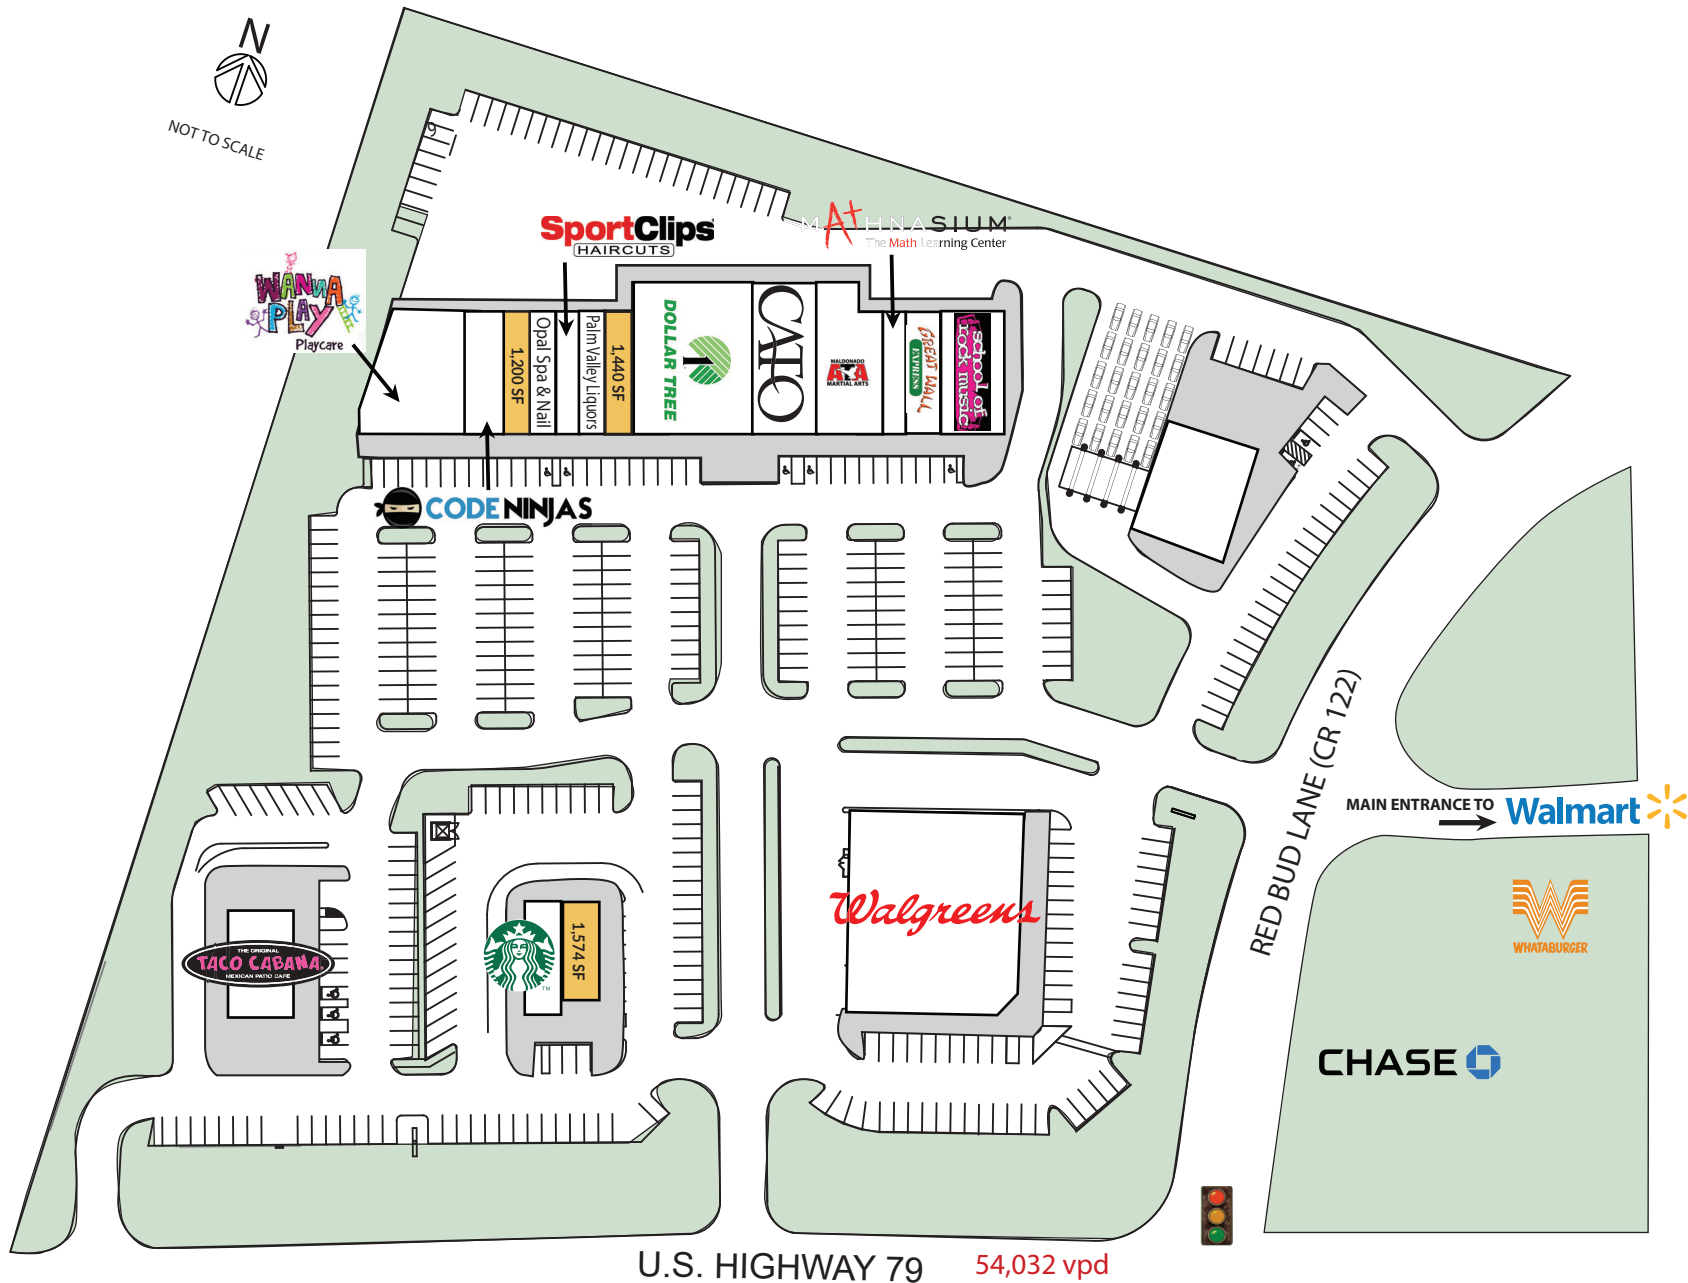

PALM VALLEY PLAZA | NWC OF HWY 79 & RED BUD LN, ROUND ROCK, TX 78665

The information was obtained from sources deemed reliable; however, Weitzman has not verified it and makes no guarantees, warranties or representations as to the completeness or accuracy thereof. The presentation of this real estate information is subject to errors; omissions; change of price; prior sale or lease, or withdrawal without notice. You and your advisors should conduct a careful independent investigation of the property to determine if it is suitable for your intended purpose.