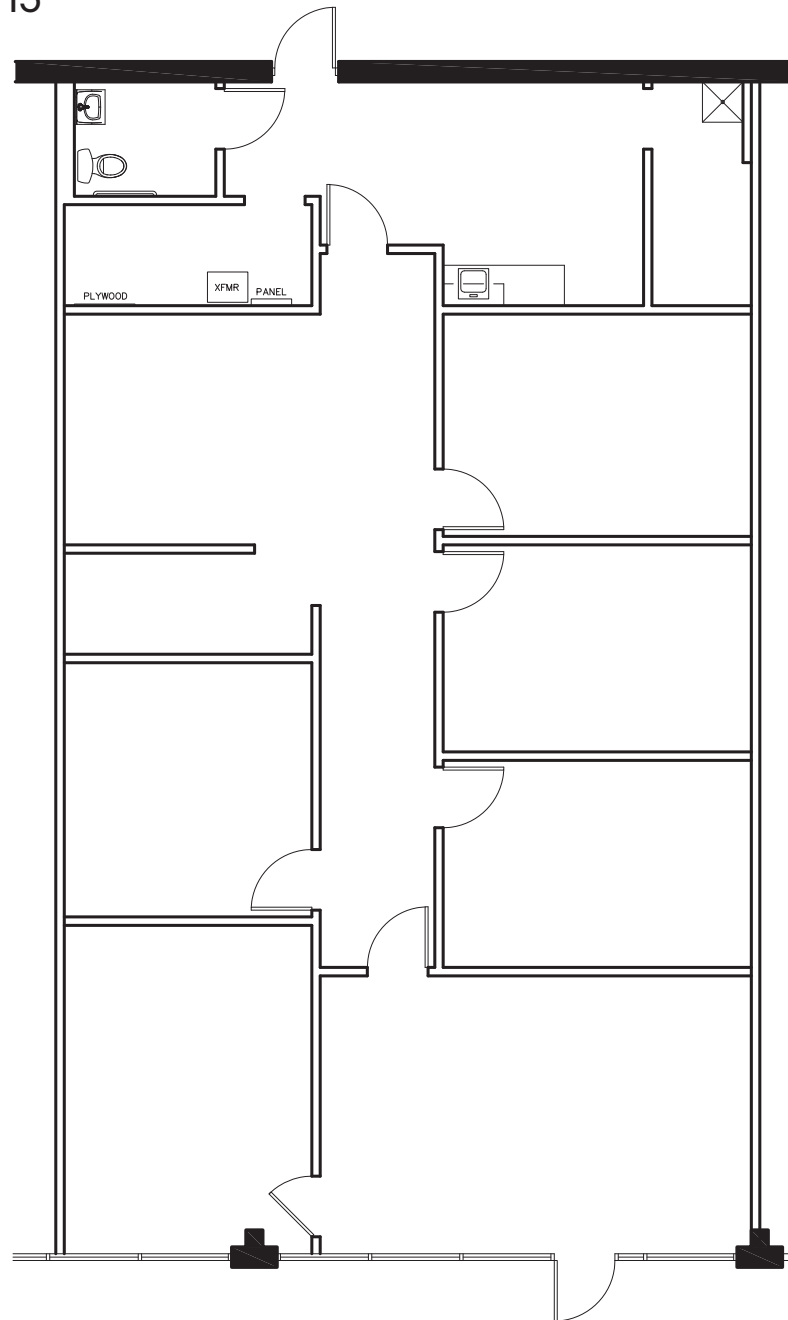

Floor Plan | Available Suite 115

Floor Plan | Available Suite 135

**Suite 135**  
~5,500 SF  
Divisible to ~2,640 SF

The information was obtained from sources deemed reliable; however, Weitzman has not verified it and makes no guarantees, warranties or representations as to the completeness or accuracy thereof. The presentation of this real estate information is subject to errors; omissions; change of price; prior sale or lease, or withdrawal without notice. You and your advisors should conduct a careful independent investigation of the property to determine if it is suitable for your intended purpose.

Floor Plan | Available Suite 185

**SUITE 185**  
1,500 S.F. TOTAL