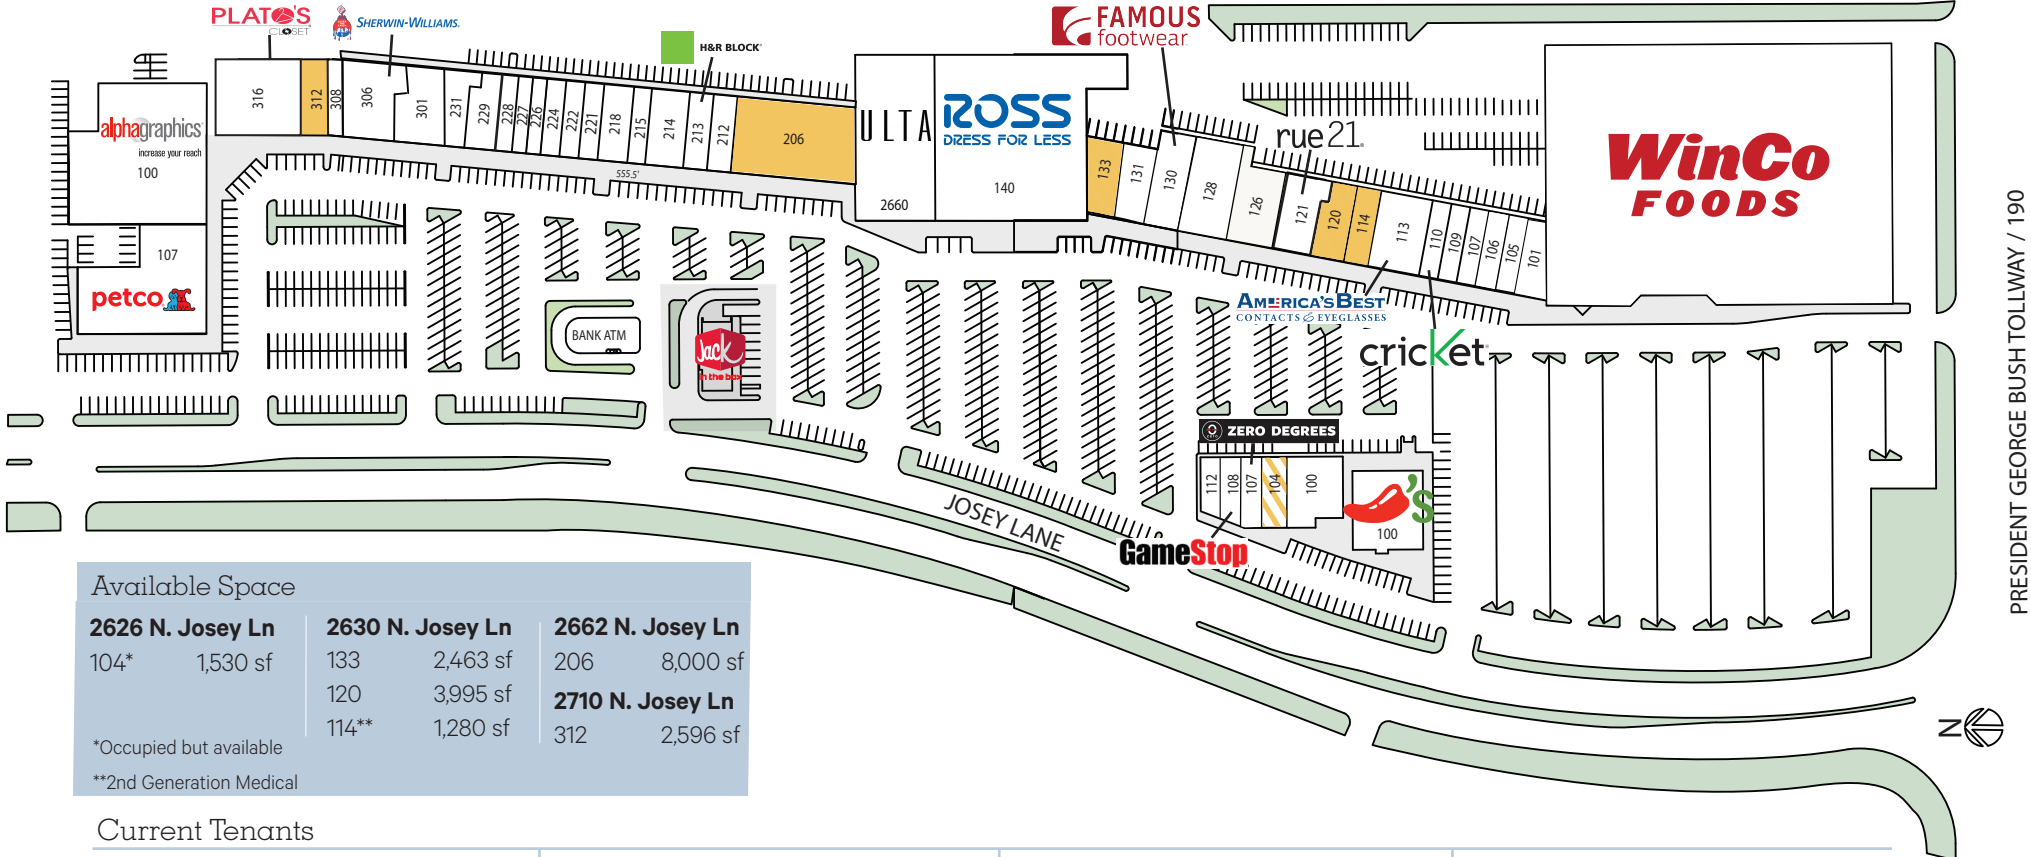

TRINITY VALLEY SHOPPING CENTER

2626-2722 N JOSEY LN, CARROLLTON, TX 75007

Available Space

2626 N. Josey Ln		2630 N. Josey Ln		2662 N. Josey Ln	
104*	1,530 sf	133	2,463 sf	206	8,000 sf
		120	3,995 sf		
		114**	1,280 sf		
				2710 N. Josey Ln	
				312	2,596 sf

*Occupied but available

**2nd Generation Medical

Current Tenants

2710 N. Josey Ln

301	Green Oaks Physical Therapy	3,755 sf
308	Wellness Center	1,500 sf
306	Sherwin Williams	5,605 sf
316	Plato's Closet	6,037 sf

2722 N. Josey Ln

100	AlphaGraphics	20,000 sf
107	Petco	13,340 sf

2624 N. Josey Ln

100	Chili's Grill & Bar	6,117 sf

2626 N. Josey Ln

100	Leslie's Pool Supply	3,789 sf
104	Nationwide Insurance	1,530 sf
107	Zero Degrees	1,628 sf
108	GameStop	1,650 sf
112	Dickey's BBQ	2,200 sf

2660 N. Josey Ln

150	Ulta	10,550 sf
140	Ross Stores	29,992 sf
OP4	Nationsbank ATM	
OP5	Jack in the Box	

2662 N. Josey Ln

212	Heena Salon	1,280 sf
213	H&R Block	1,600 sf
215	Weight Watchers	1,620 sf
214	Hola! Café	2,720 sf
218	Elegancia Formal Wear	2,540 sf
221	Merle Norman	1,200 sf
222	Any Cuts Salon	1,280 sf
224	Texas Jewelry	2,433 sf
226	Happy Feet	1,400 sf
227	Circle Spa	1,800 sf
228	International Bakery	1,380 sf
229	John Casablanca	4,000 sf
228	International Bakery	1,380 sf
231	Premium Cabinets	3,020 sf

2630 N. Josey Ln

101	Divine Nails	2,880 sf
105	Sally Beauty Supply	1,600 sf
106	Mattress Central	1,600 sf
107	GNC	1,200 sf
109	Gema's Beauty Salon	1,200 sf
110	Cricket Wireless	1,215 sf
113	America's Best	4,026 sf
121	rue21	4,300 sf
126	DTLR	3,900 sf
128	Spectrum	3,800 sf
130	Famous Footwear	4,800 sf
131	Bath & Body Works	2,970 sf