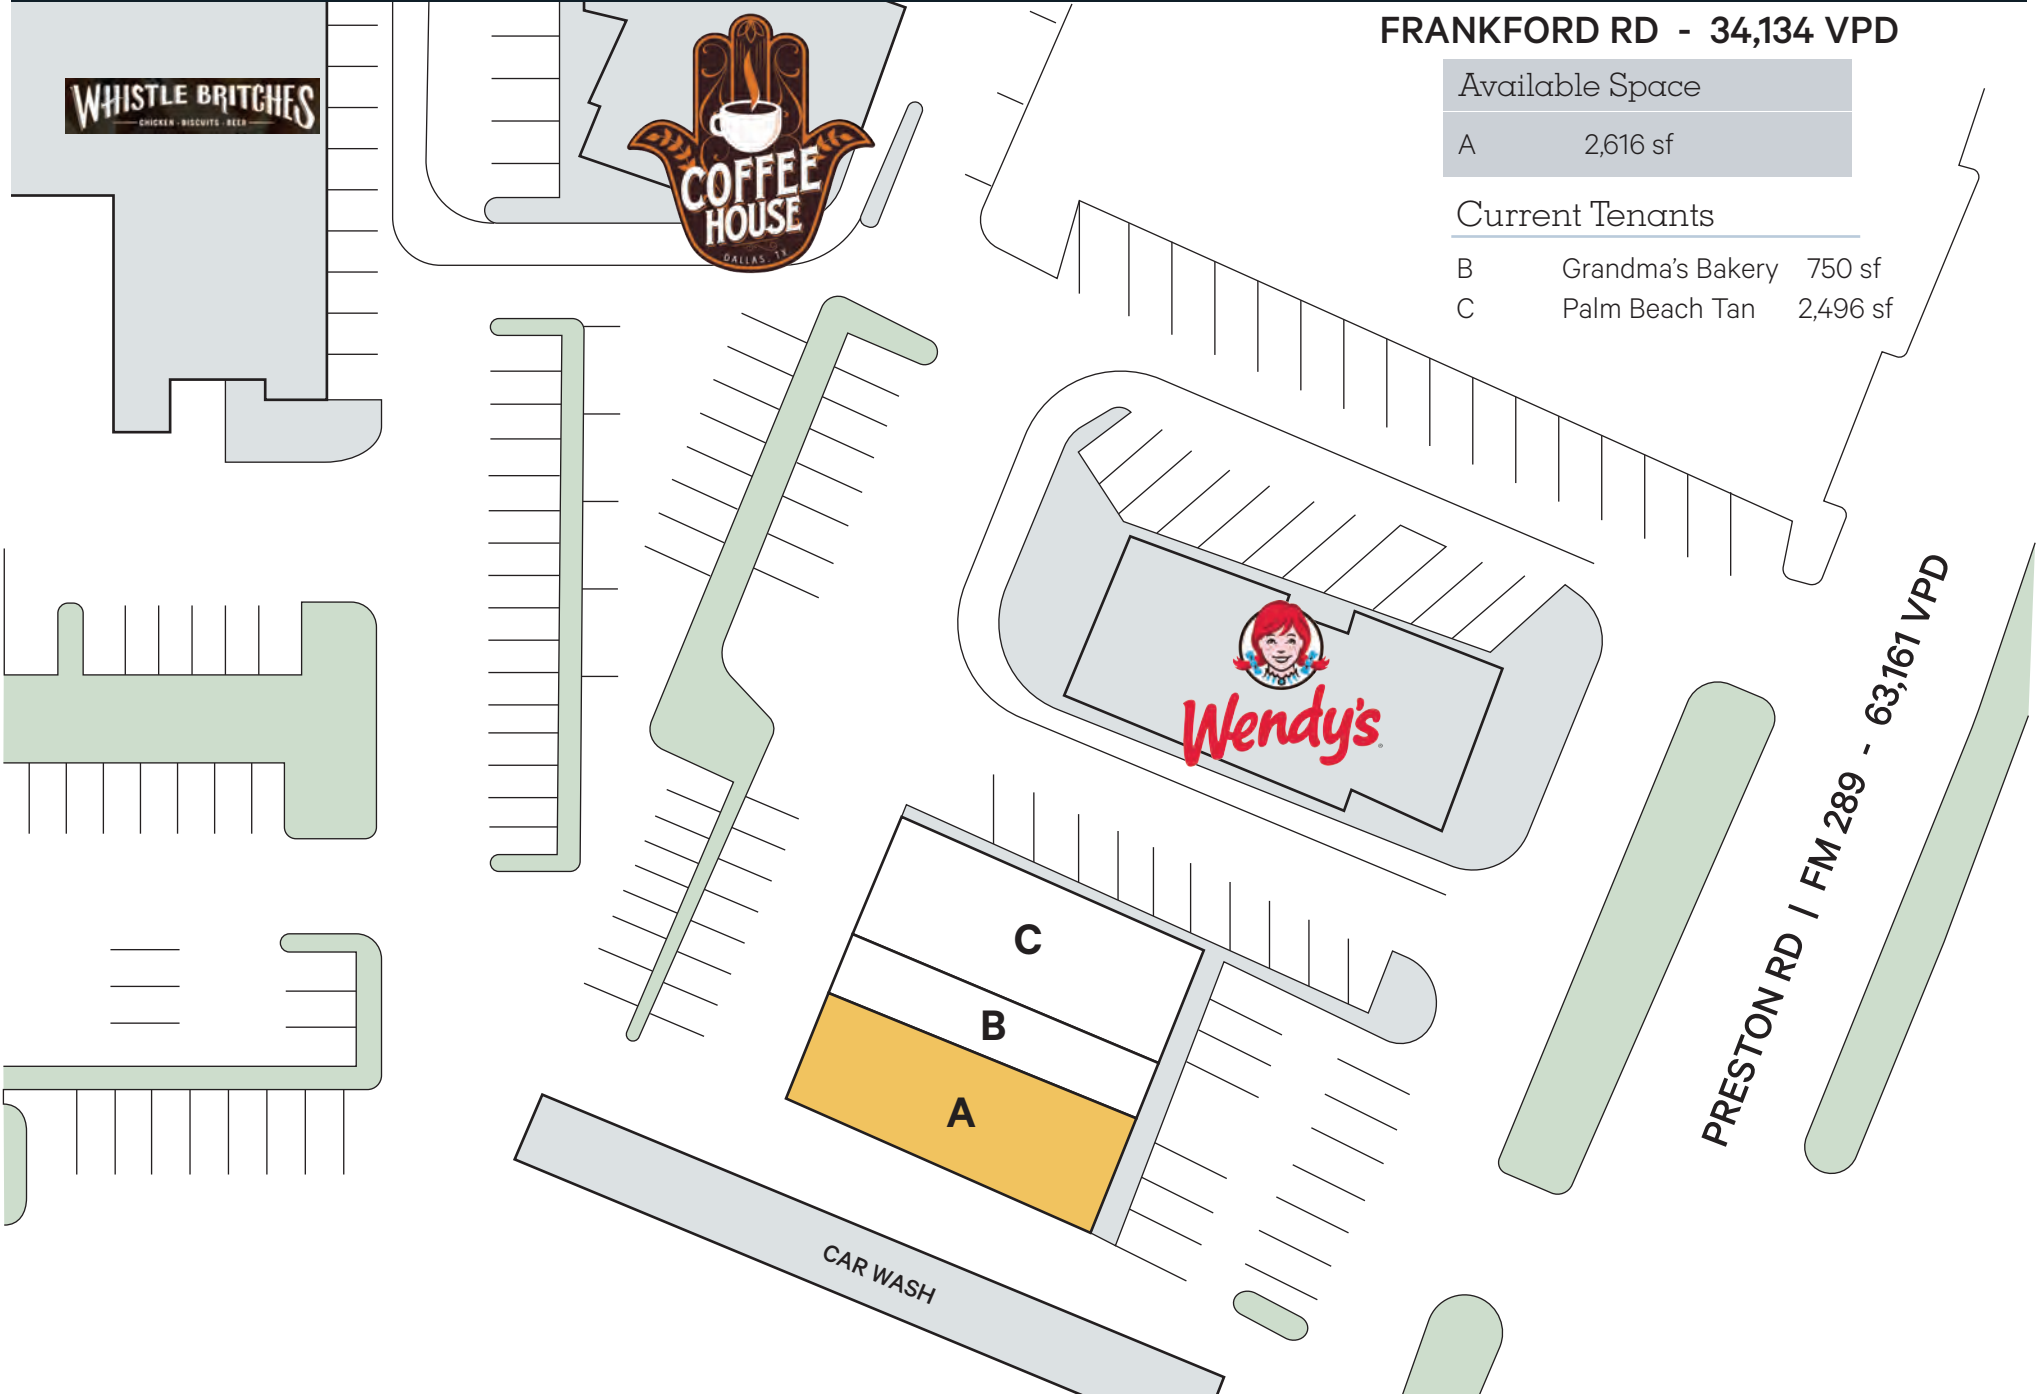

FRANKFORD RD - 34,134 VPD

Available Space

A 2,616 sf

Current Tenants

B	Grandma's Bakery	750 sf
C	Palm Beach Tan	2,496 sf

FLOOR PLAN | SUITE A | 2,616 SF