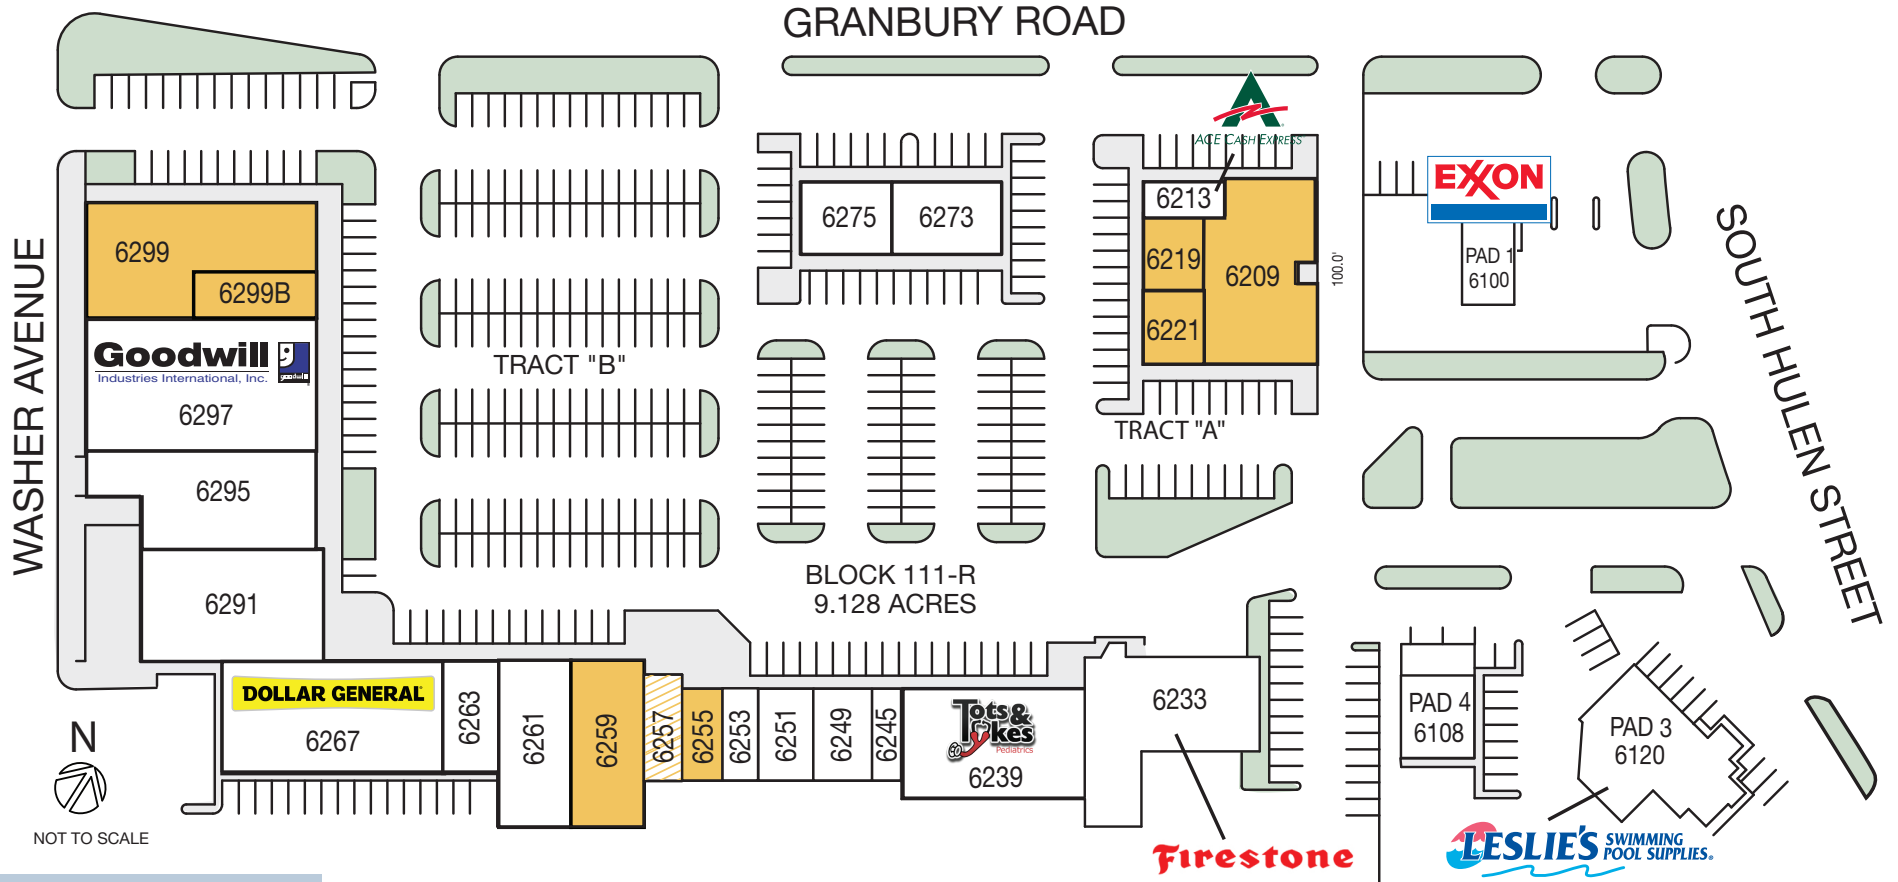

# HULEN SQUARE SHOPPING CENTER

SWC OF HULEN & GRANBURY, FORT WORTH, TX 76133

## Available Space

6209	5,567 sf
6219	1,480 sf
6221	1,334 sf
6255	980 sf
6259	3,600 sf
6299	6,181 sf
6299B	1,600 sf

## Current Tenants

6120	Leslie's Pool	3,550 sf	6249	Family Pharmacy	1,800 sf	6267	Dollar General	7,500 sf
6108	Prima Pasta & Pizza	2,500 sf	6251	Retrobuton	1,200 sf	6273	Dr. Thomas Marvelli, MD	2,561 sf
6213	Ace America's Cash Express	900 sf	6253	Fort Phone Repair	1,000 sf	6275	Chiroplus	1,795 sf
6233	Firestone	6,011 sf	6257	Rodney D Young	1,118 sf*	6291	Galleria Furniture	5,888 sf
6239	Tots & Tykes Pediatrics, P.A.	5,900 sf	6261	Monarch Dental	3,600 sf	6295	Prospect America	6,137 sf
6245	Liberty Tax Service	1,000 sf	6263	Grant Clips	1,500 sf	6297	Goodwill Industries	8,700 sf