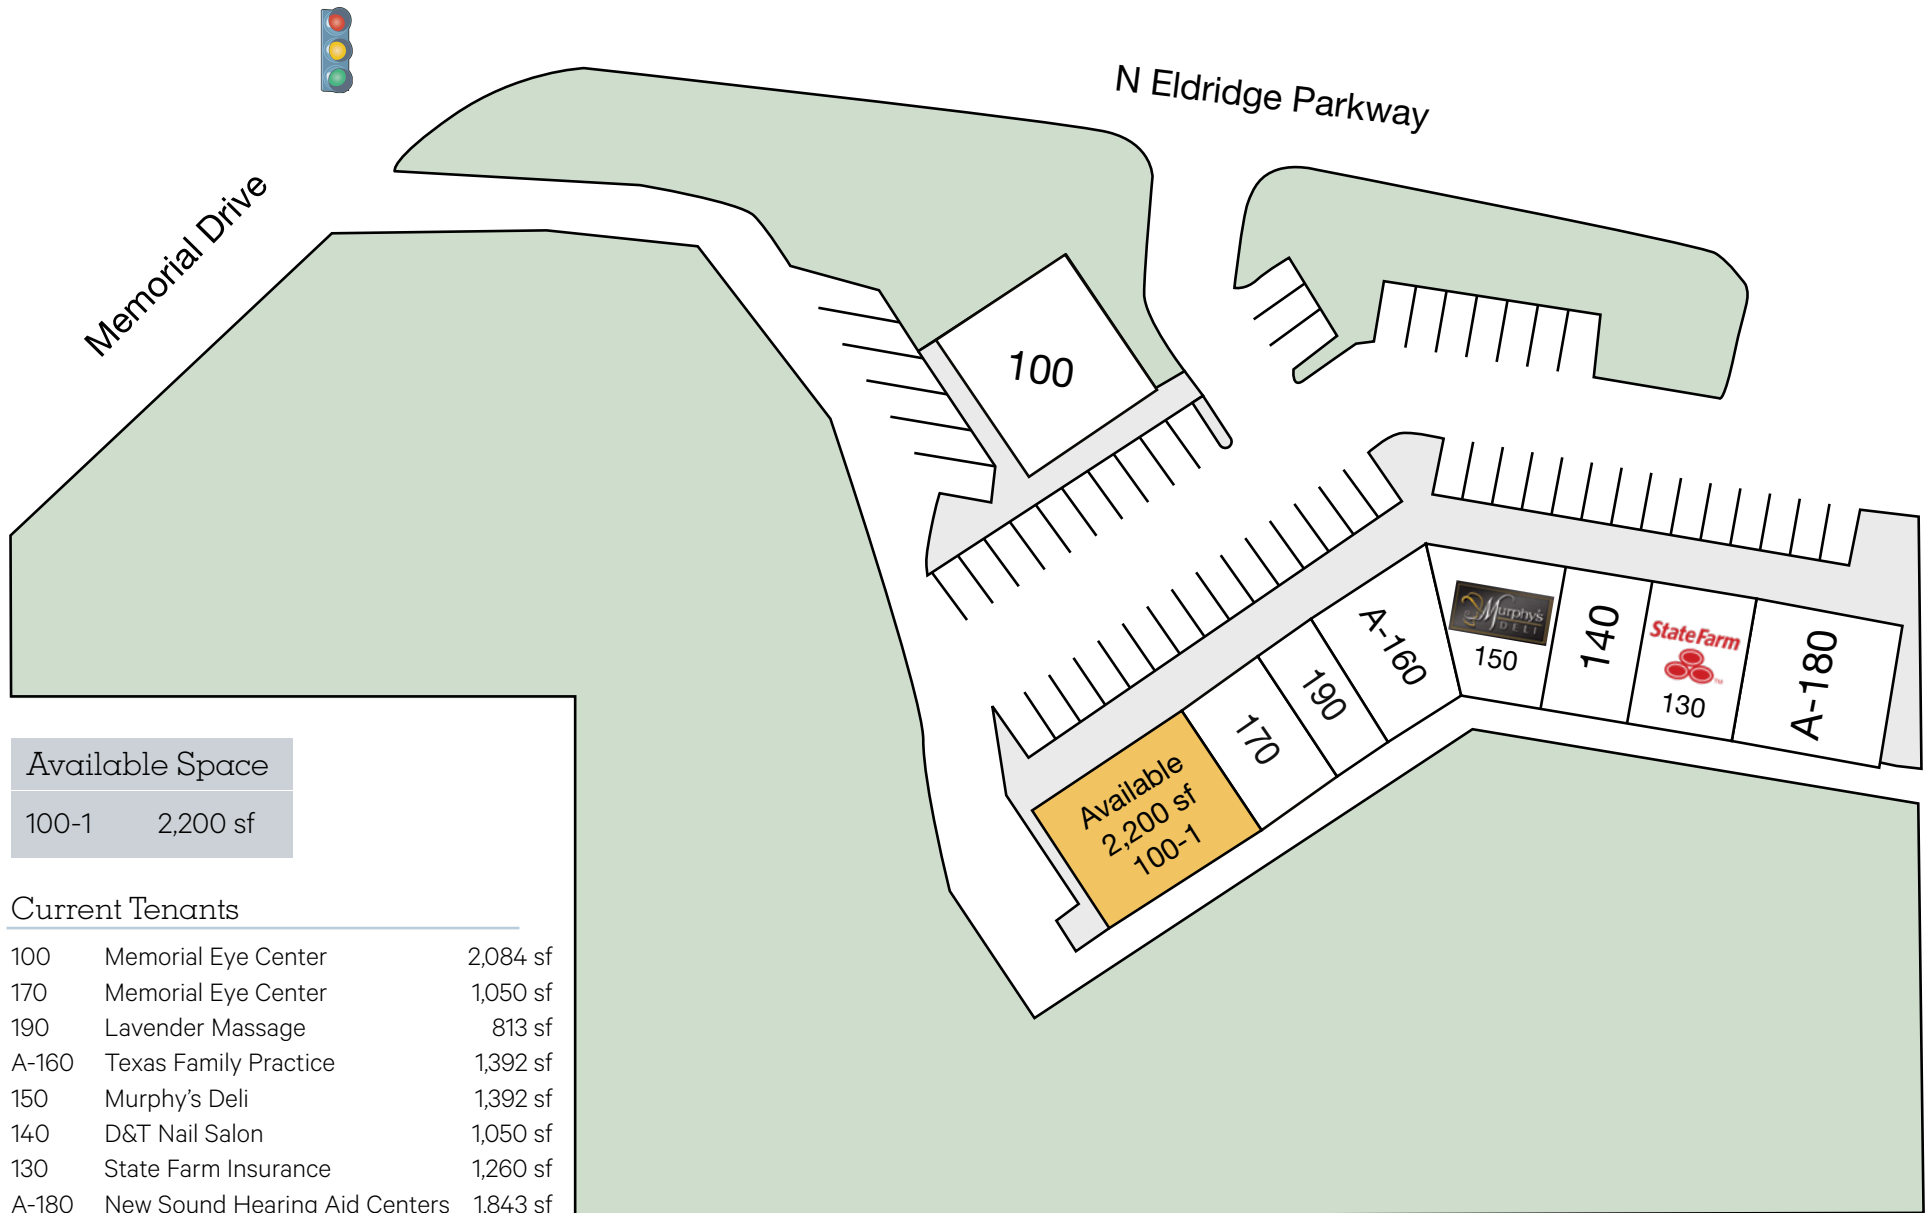

# MEMORIAL & ELDRIDGE CENTER

NEC OF N ELDRIDGE PKWY & MEMORIAL DR, HOUSTON, TX 77079

## Available Space

100-1     2,200 sf

## Current Tenants

100	Memorial Eye Center	2,084 sf
170	Memorial Eye Center	1,050 sf
190	Lavender Massage	813 sf
A-160	Texas Family Practice	1,392 sf
150	Murphy's Deli	1,392 sf
140	D&T Nail Salon	1,050 sf
130	State Farm Insurance	1,260 sf
A-180	New Sound Hearing Aid Centers	1,843 sf