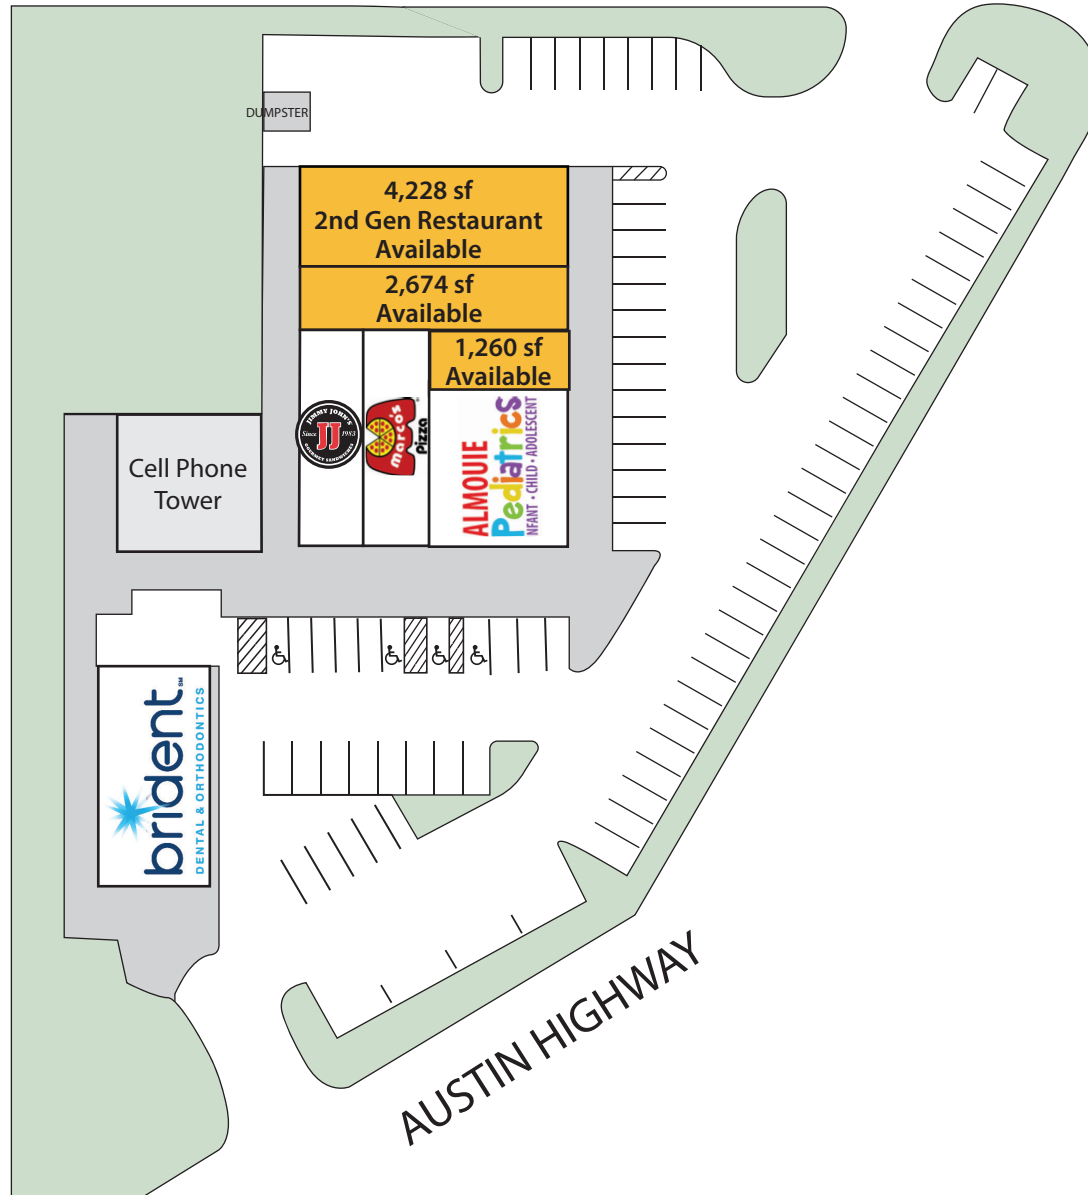

DEERWOOD DRIVE

Available Space	
107	1,260 sf
108	2,674 sf
110	4,228 sf