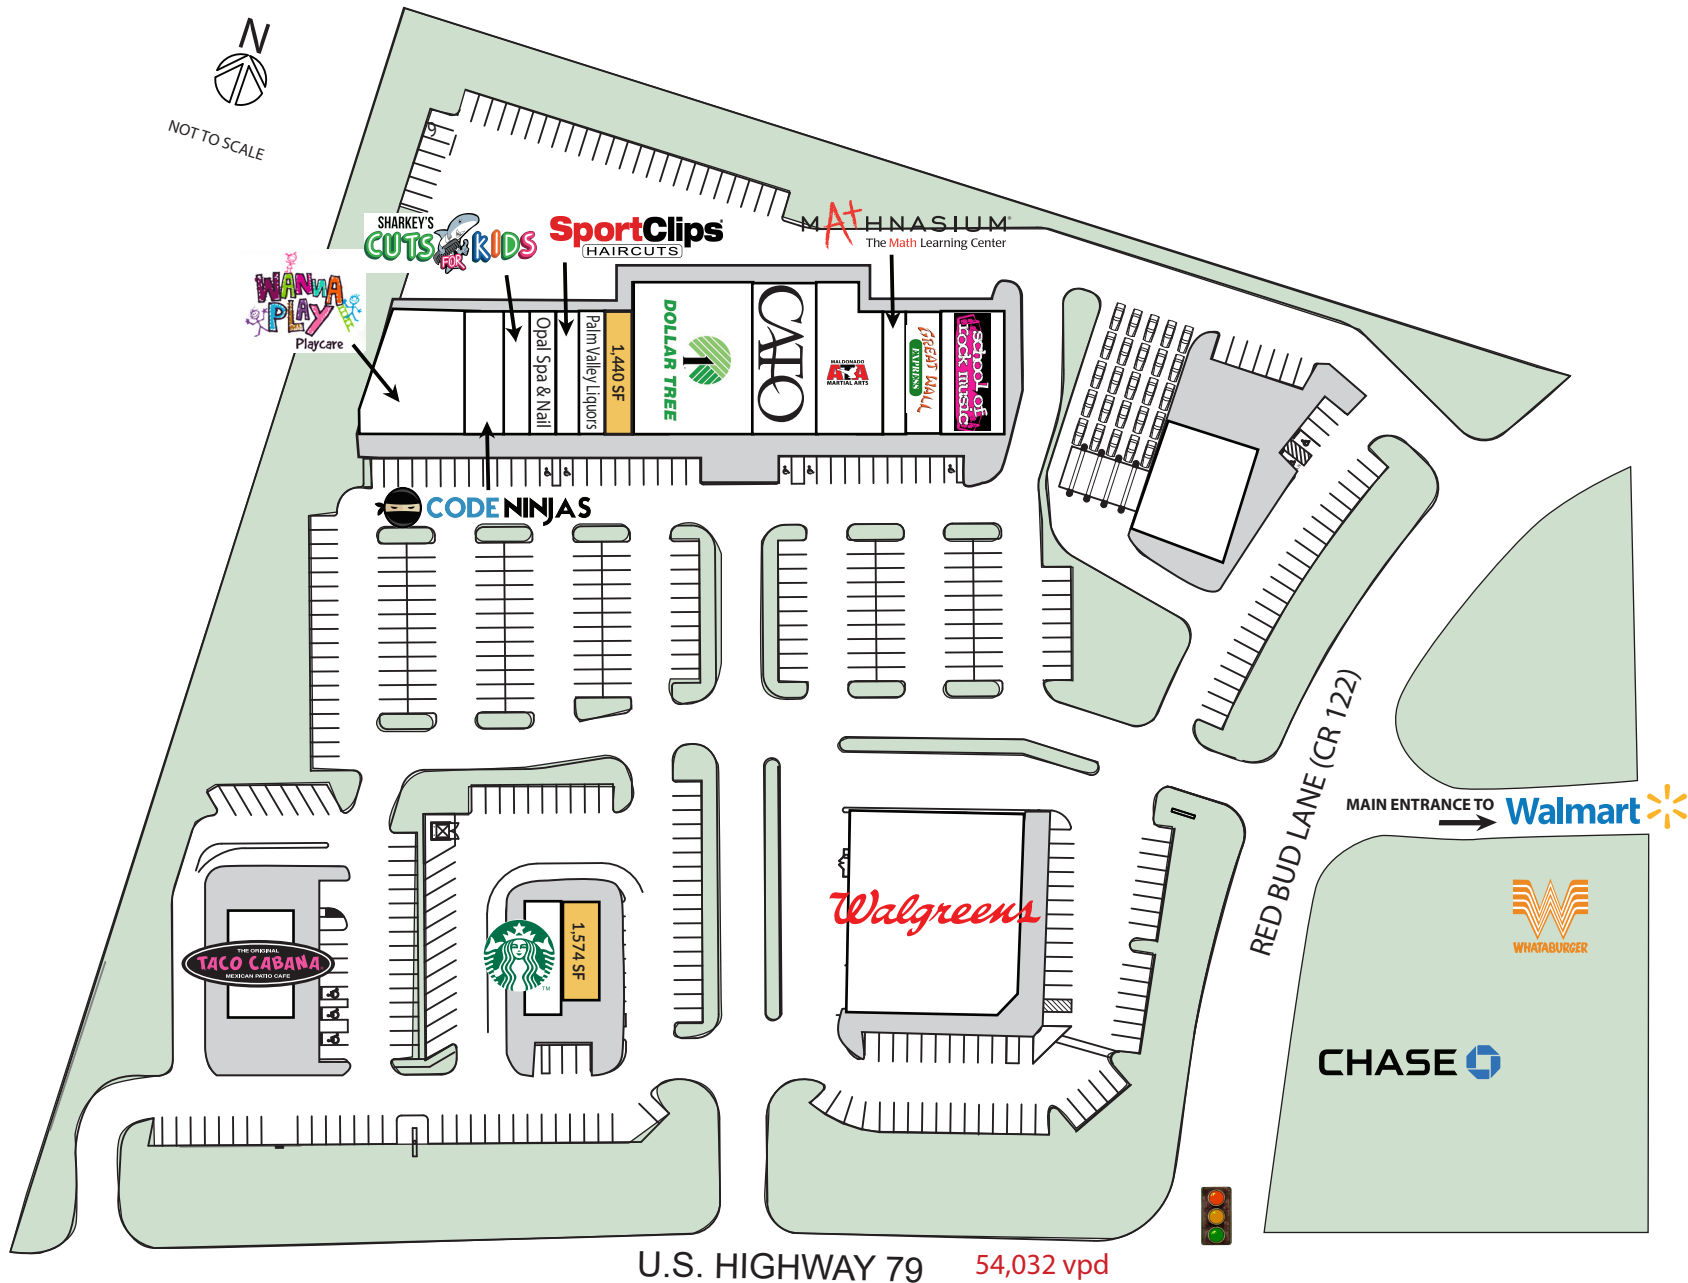

PALM VALLEY PLAZA | NWC OF HWY 79 & RED BUD LN, ROUND ROCK, TX 78665

The information was obtained from sources deemed reliable; however, Weitzman has not verified it and makes no guarantees, warranties or representations as to the completeness or accuracy thereof. The presentation of this real estate information is subject to errors; omissions; change of price; prior sale or lease, or withdrawal without notice. You and your advisors should conduct a careful independent investigation of the property to determine if it is suitable for your intended purpose.