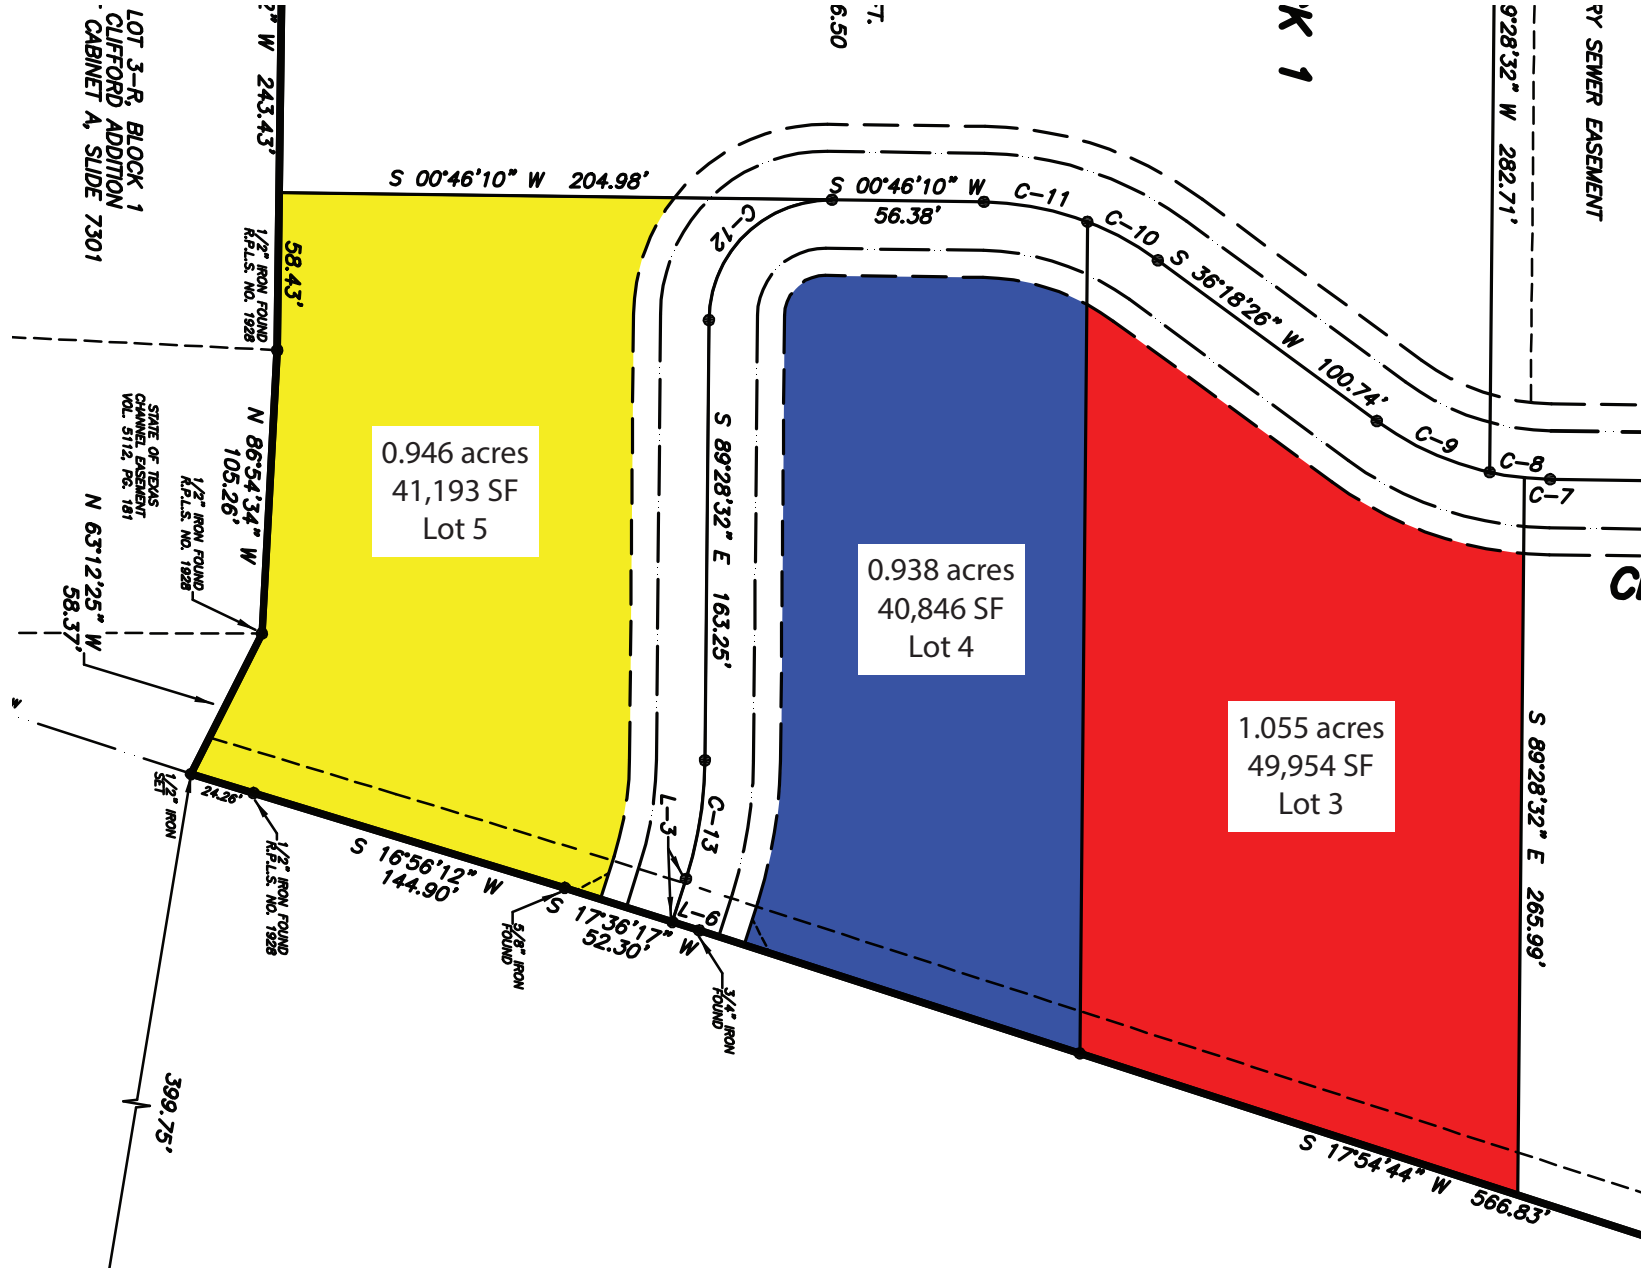

WHITE SETTLEMENT PAD

200 CLIFFORD CENTER DR, FORT WORTH, TX 76108

The information was obtained from sources deemed reliable; however, Weitzman has not verified it and makes no guarantees, warranties or representations as to the completeness or accuracy thereof. The presentation of this real estate information is subject to errors; omissions; change of price; prior sale or lease, or withdrawal without notice. You and your advisors should conduct a careful independent investigation of the property to determine if it is suitable for your intended purpose.