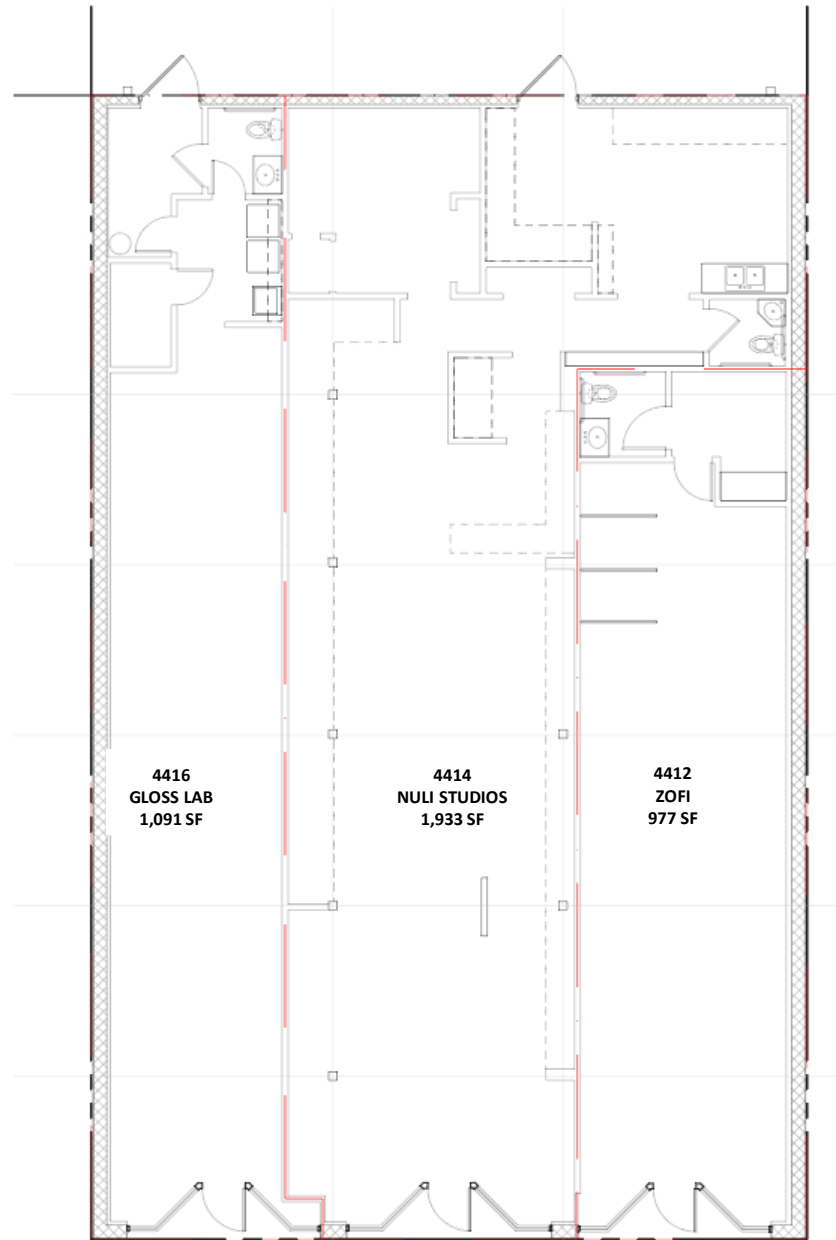

4414 W LOVERS LANE

01 FLOOR PLAN
SCALE 1/8" = 1'-0"

The information was obtained from sources deemed reliable; however, Weitzman has not verified it and makes no guarantees, warranties or representations as to the completeness or accuracy thereof. The presentation of this real estate information is subject to errors, omissions, change of price, prior sale or lease, or withdrawal without notice. You and your advisors should conduct a careful independent investigation of the property to determine if it is suitable for your intended purpose.