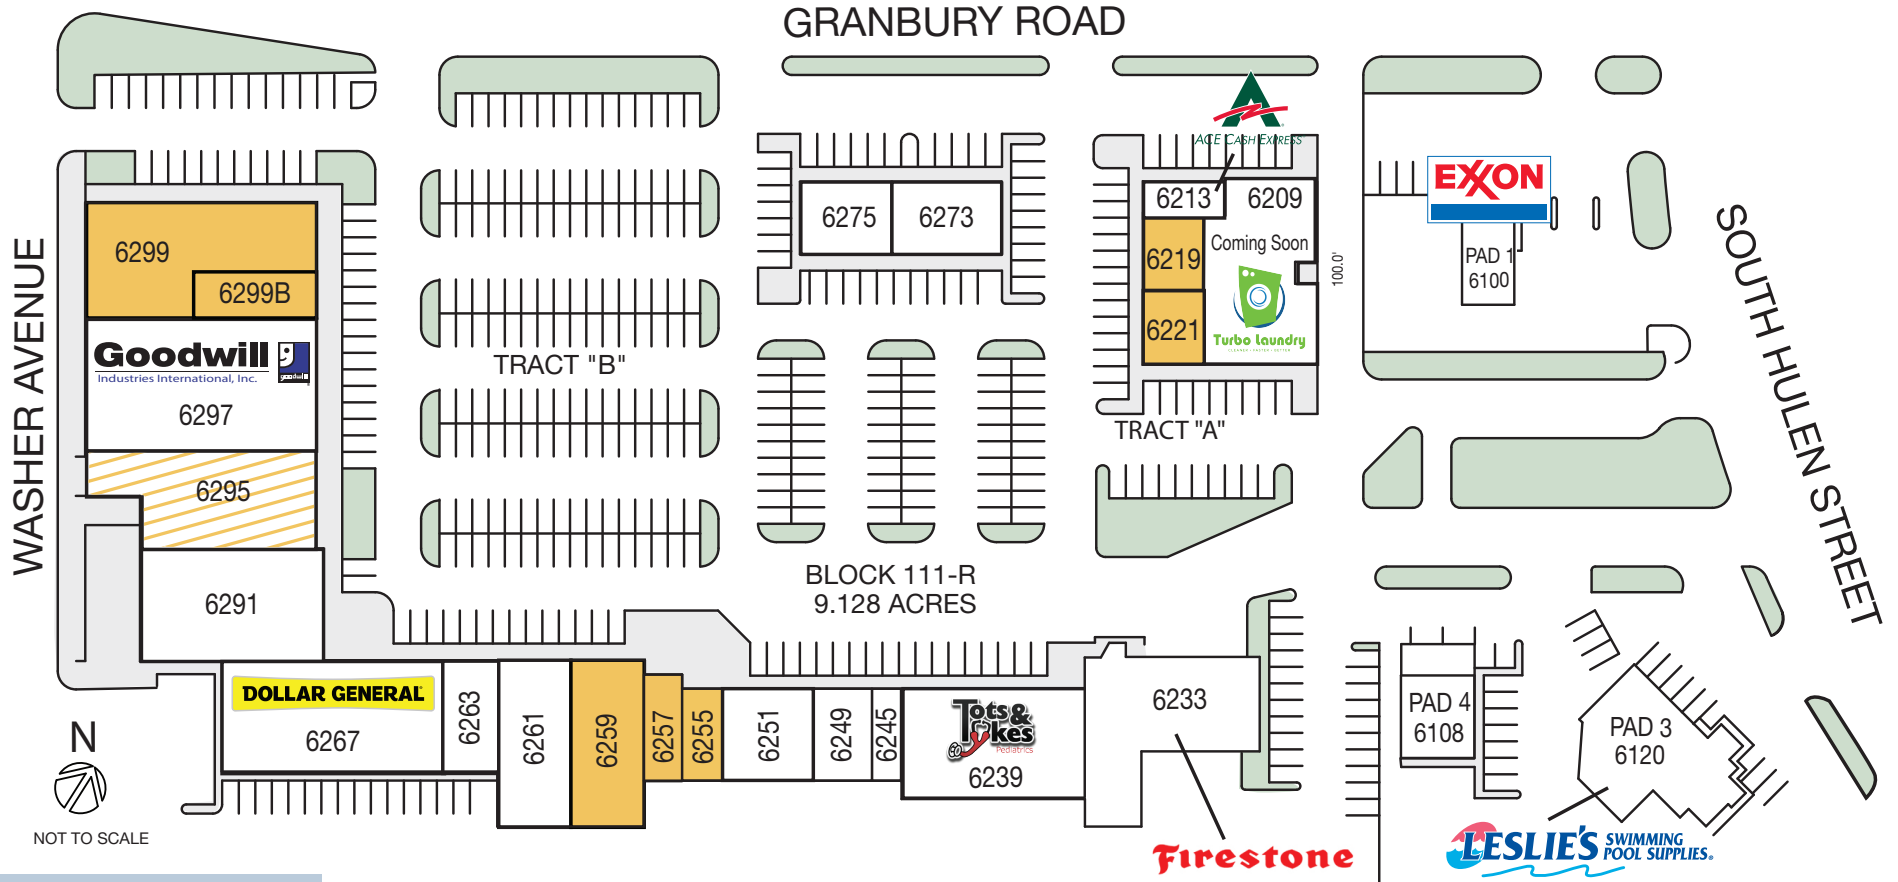

HULEN SQUARE SHOPPING CENTER | SWC OF HULEN & GRANBURY, FORT WORTH, TX 76133

Available Space

6219	1,480 sf
6221	1,334 sf
6255	980 sf
6257	1,118 sf
6259	3,600 sf
6295*	6,137 sf
6299	6,181 sf
6299B	1,600 sf

Current Tenants

6120	Leslie's Pool	3,550 sf	6249	Family Pharmacy	1,800 sf	6267	Dollar General	7,500 sf
6108	Prima Pasta & Pizza	2,500 sf	6251	Retrobution	2,200 sf	6273	Dr. Thomas Marvelli, MD	2,561 sf
6209	Turbo Laundry	5,567 sf	6261	Monarch Dental	3,600 sf	6275	Chiroplus	1,795 sf
6213	Ace America's Cash Express	900 sf	6263	Grant Clips	1,500 sf	6291	Galleria Furniture	5,888 sf
6233	Firestone	6,011 sf				6295	Prospect America	6,137 sf
6239	Tots & Tykes Pediatrics, P.A.	5,900 sf				6297	Goodwill Industries	8,700 sf
6245	Liberty Tax Service	1,000 sf						