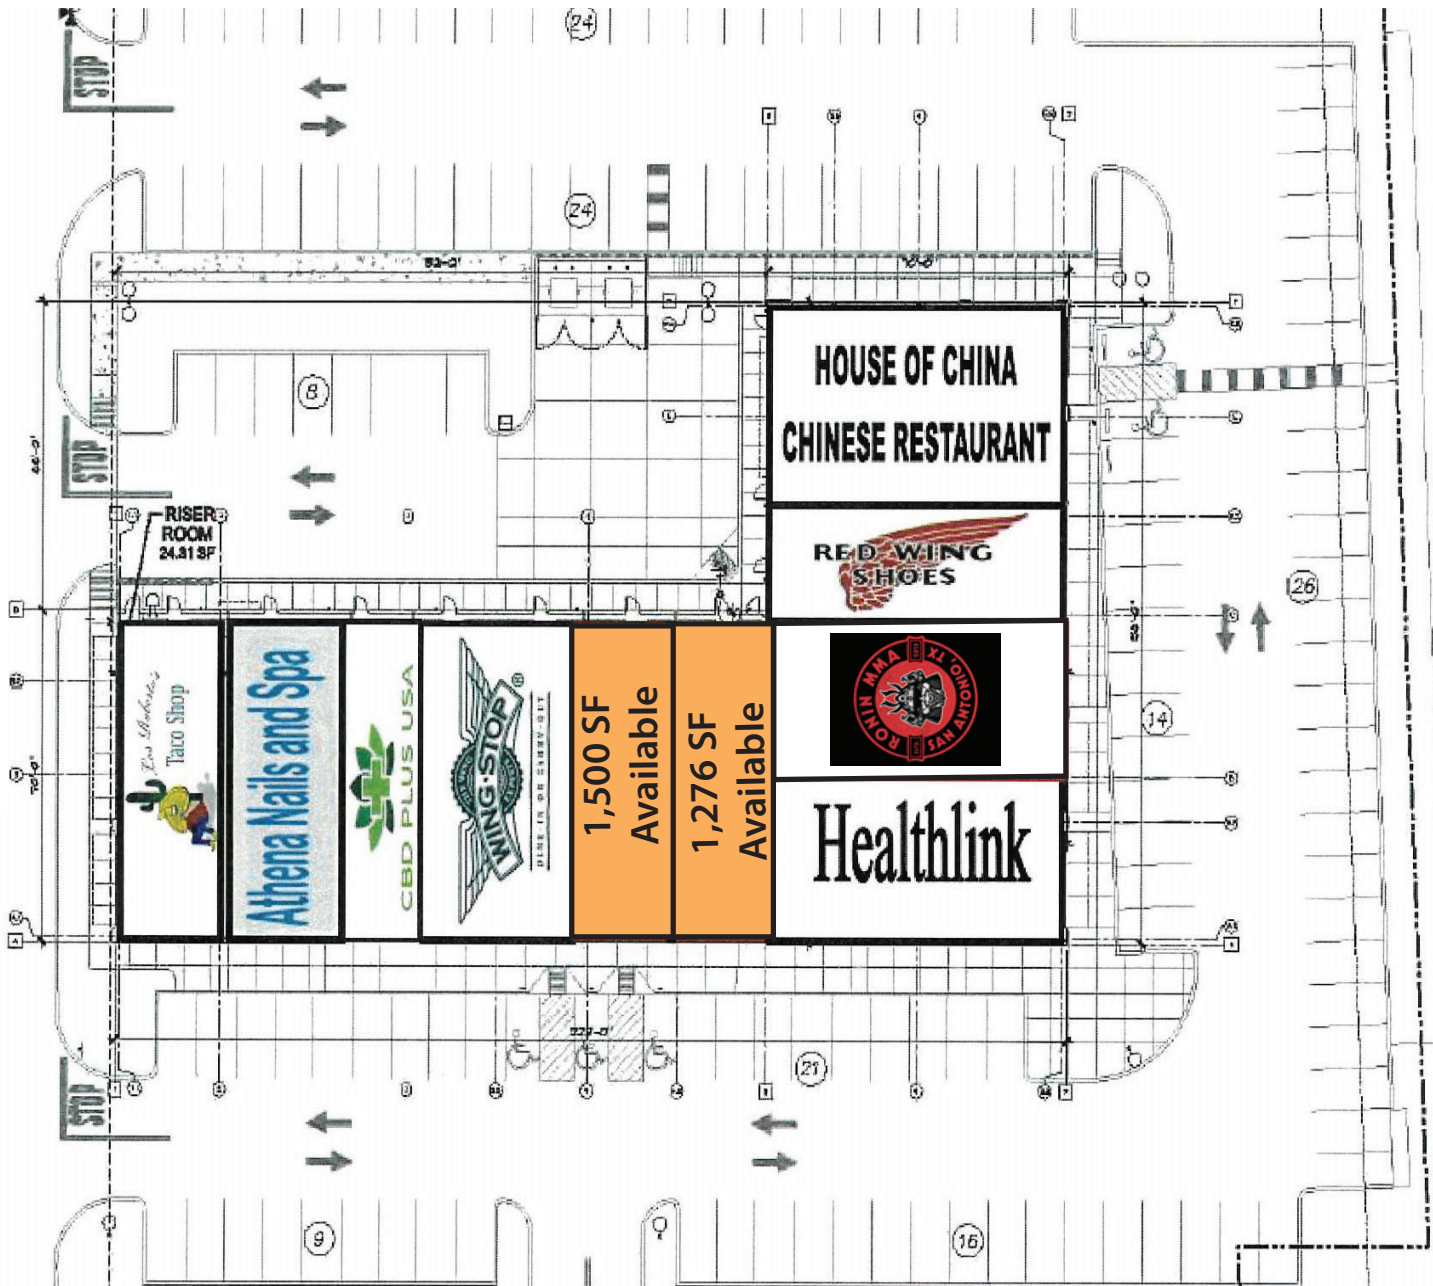

# THE SHOPS AT CULEBRA

5630 W LOOP 1604, SAN ANTONIO, TEXAS 78251

Available Space	
110	1,276 sf
111	1,500 sf

The information was obtained from sources deemed reliable; however, Weitzman has not verified it and makes no guarantees, warranties or representations as to the completeness or accuracy thereof. The presentation of this real estate information is subject to errors; omissions; change of price; prior sale or lease, or withdrawal without notice. You and your advisors should conduct a careful independent investigation of the property to determine if it is suitable for your intended purpose.