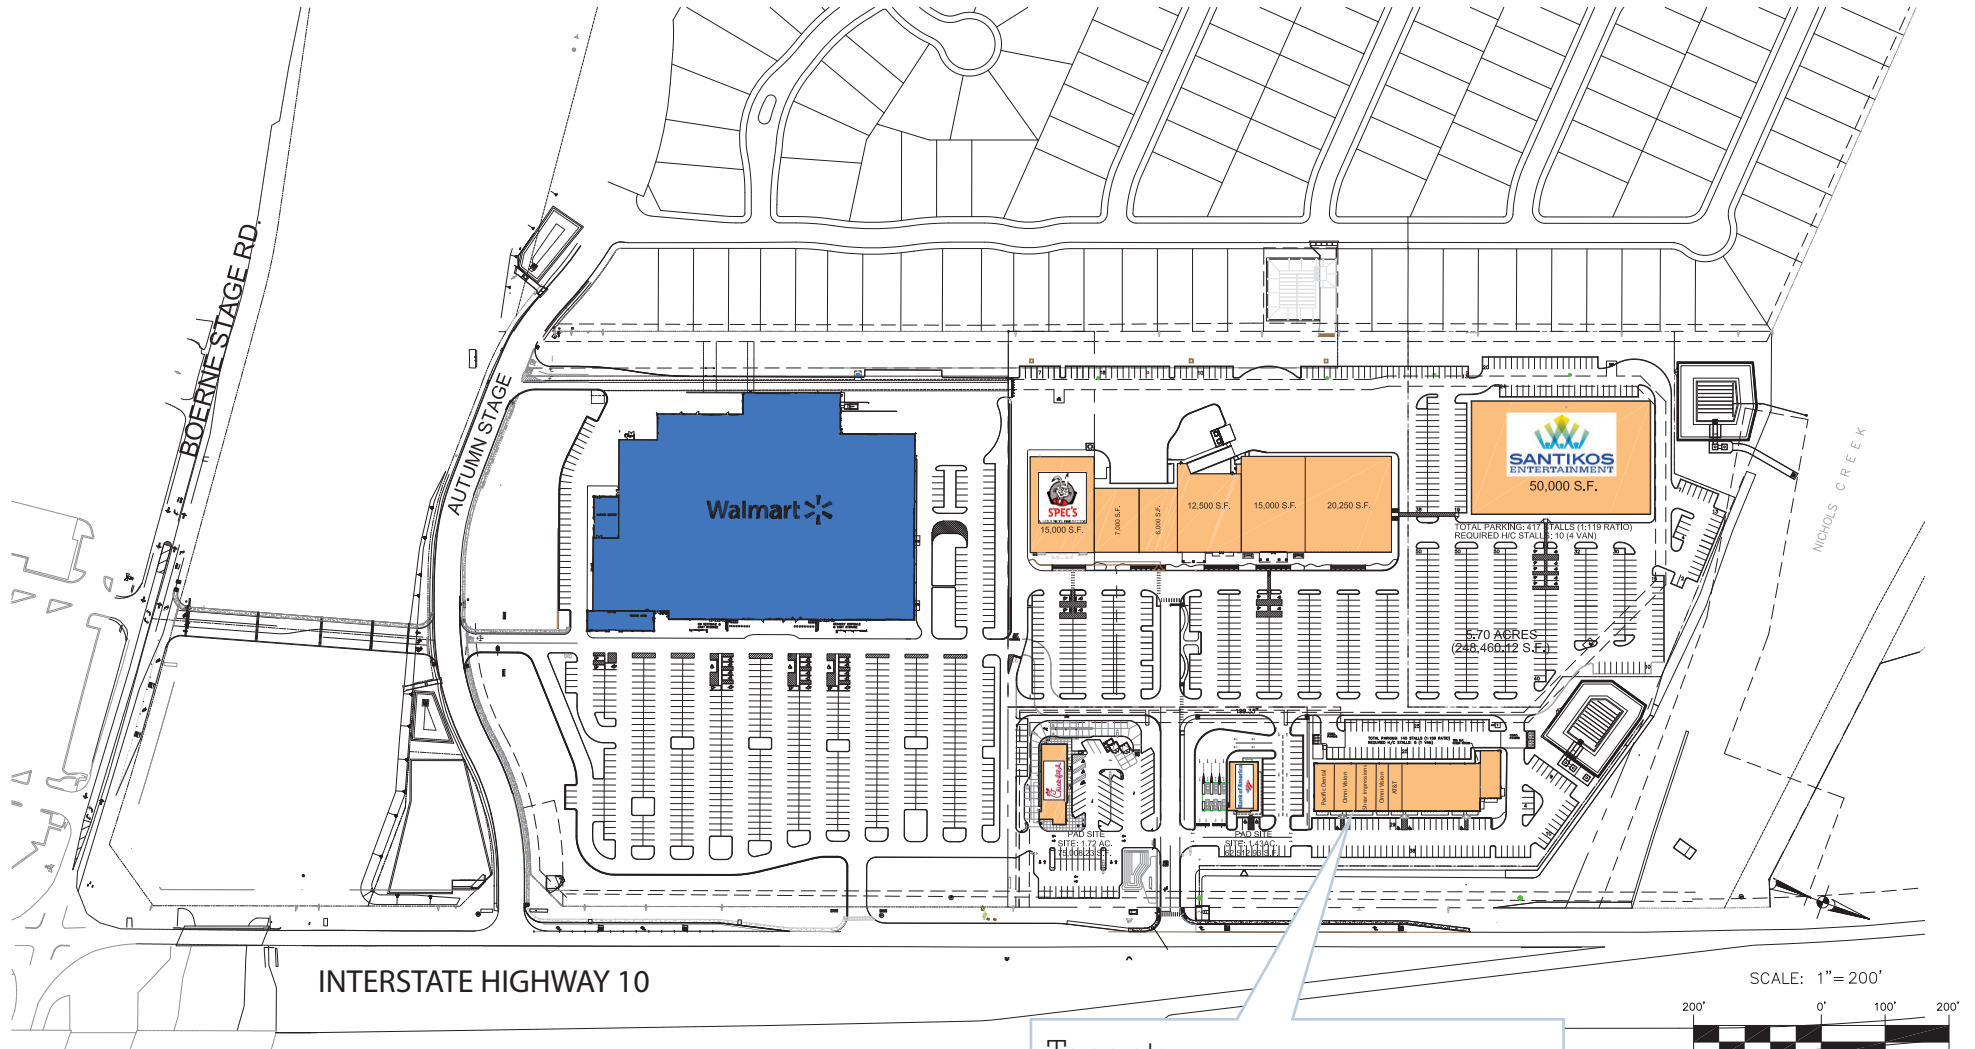

BOERNE STAGE CROSSING

IH-10 WEST AT BOERNE STAGE RD, SAN ANTONIO, TX 78257

Tenants

| | |
|-------------------|----------|
| Pacific Dental | 3,000 sf |
| Omni Vision | 3,000 sf |
| Shear Impressions | 3,000 sf |
| Super Cuts | 1,125 sf |
| AT&T | 1,500 sf |