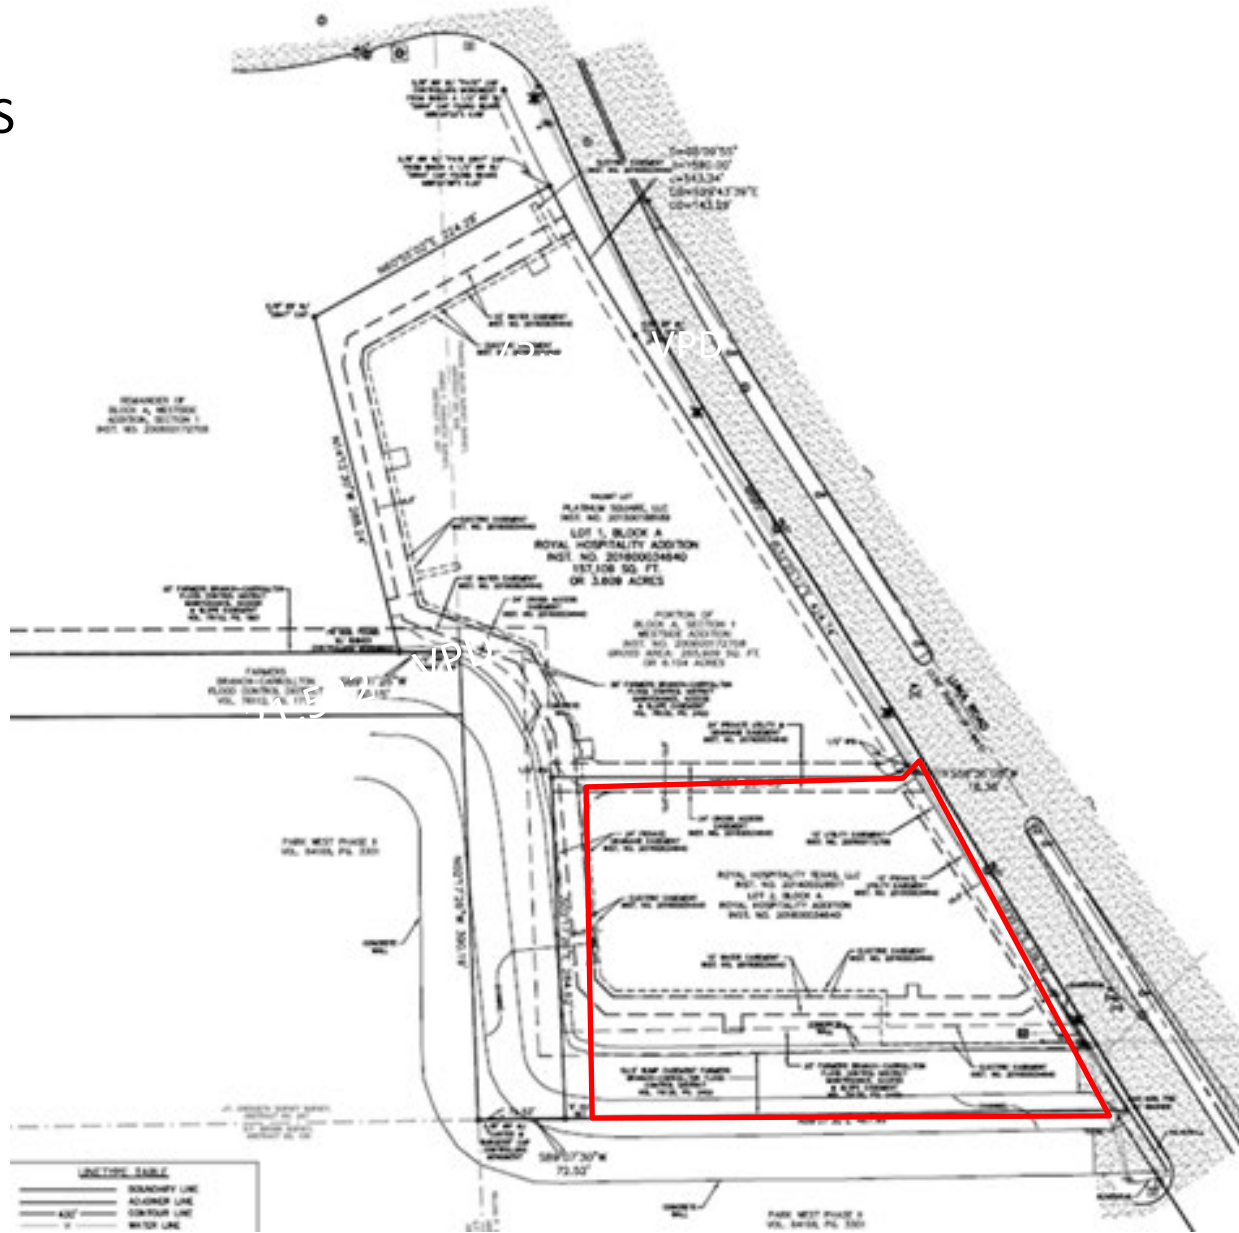

LOT 2  
2.496 ACRES

12099 LUNA ROAD | FARMERS BRANCH, TX 75234