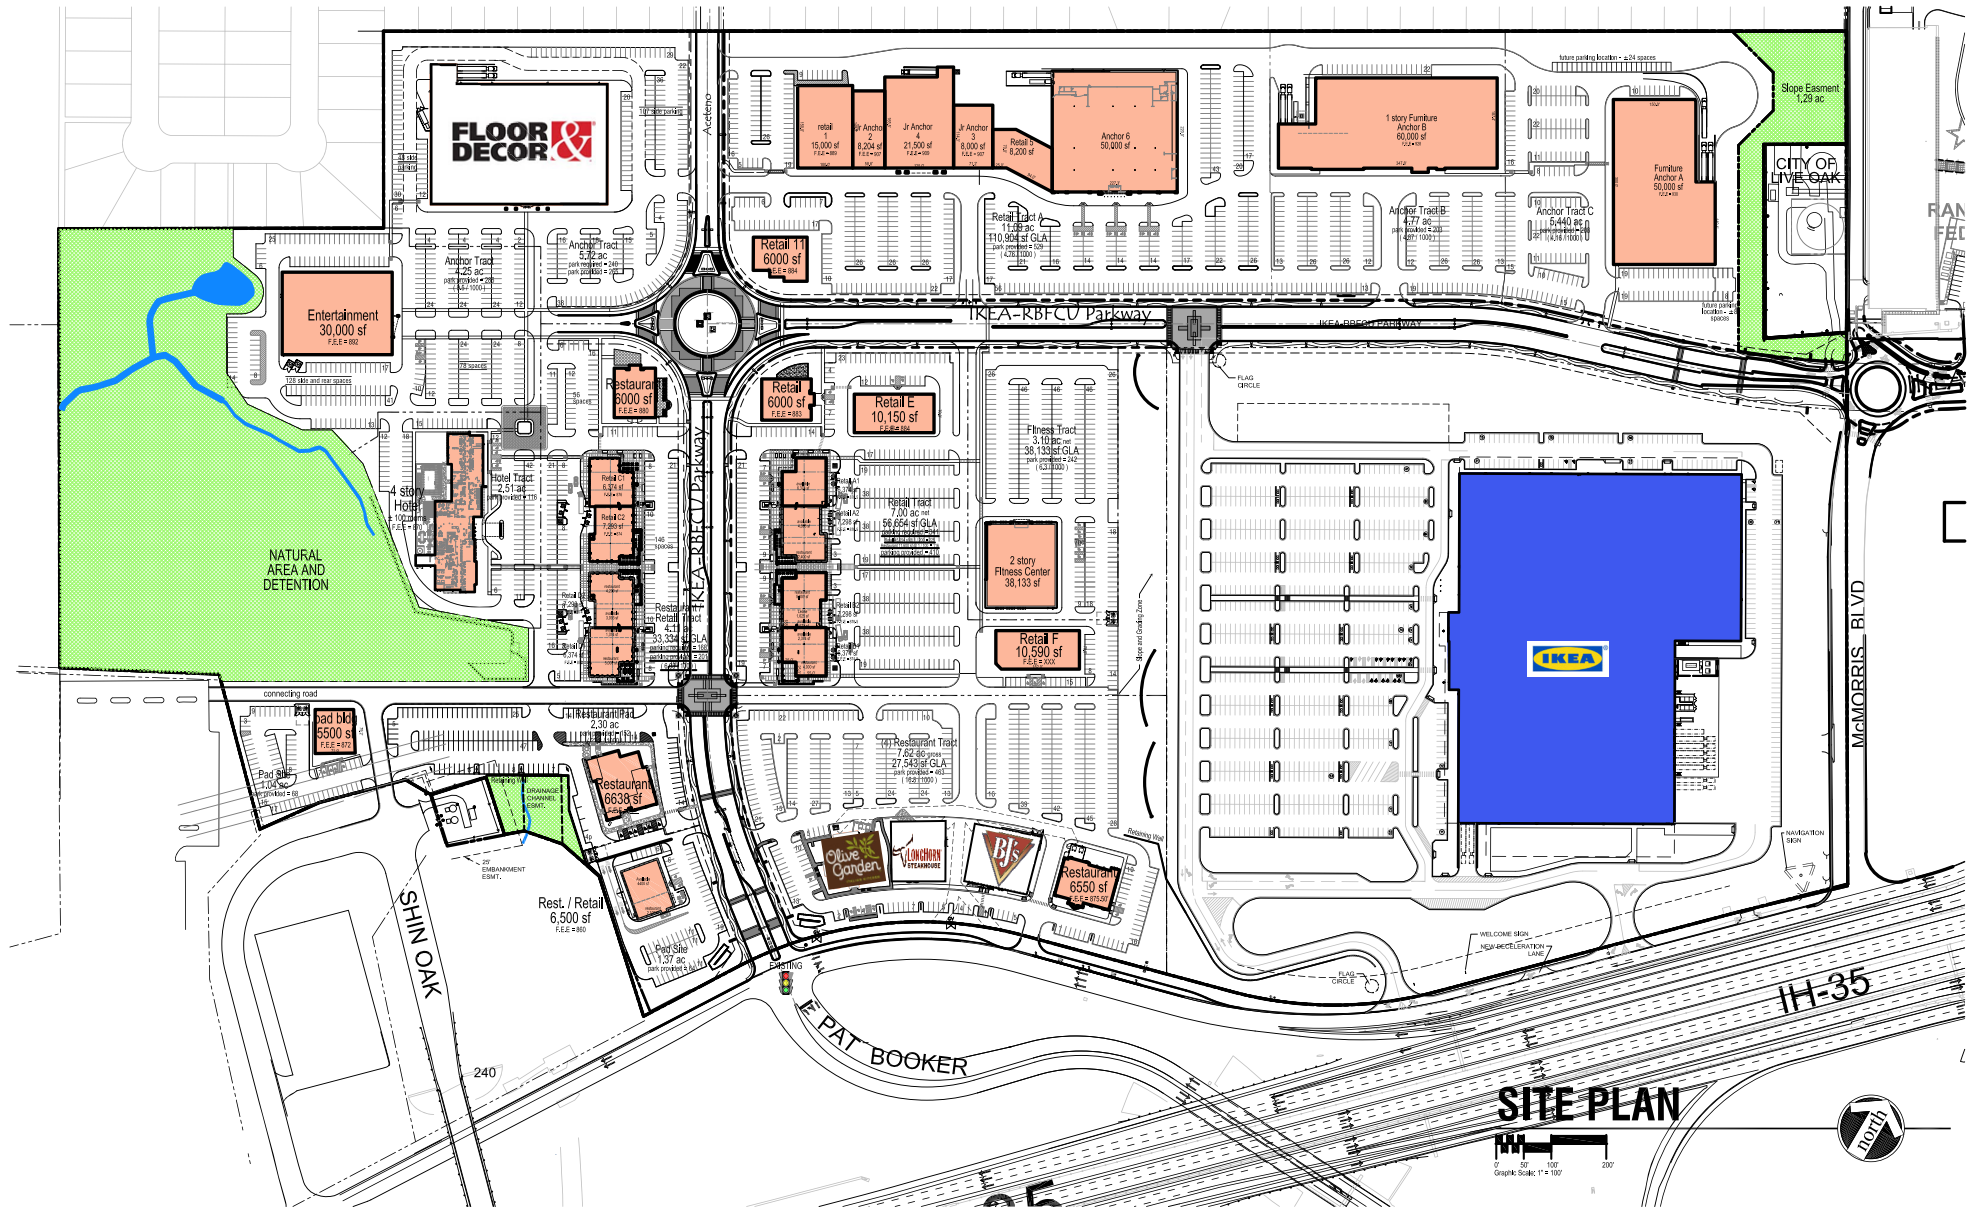

# LIVE OAK TOWN CENTER

SWQ OF IH-35 AT LOOP 1604, LIVE OAK, TX 78233

**SITE PLAN**  
 GRAPHIC SCALE: 1" = 100'  
 NORTH

The information was obtained from sources deemed reliable; however, Weitzman has not verified it and makes no guarantees, warranties or representations as to the completeness or accuracy thereof. The presentation of this real estate information is subject to errors; omissions; change of price; prior sale or lease, or withdrawal without notice. You and your advisors should conduct a careful independent investigation of the property to determine if it is suitable for your intended purpose.