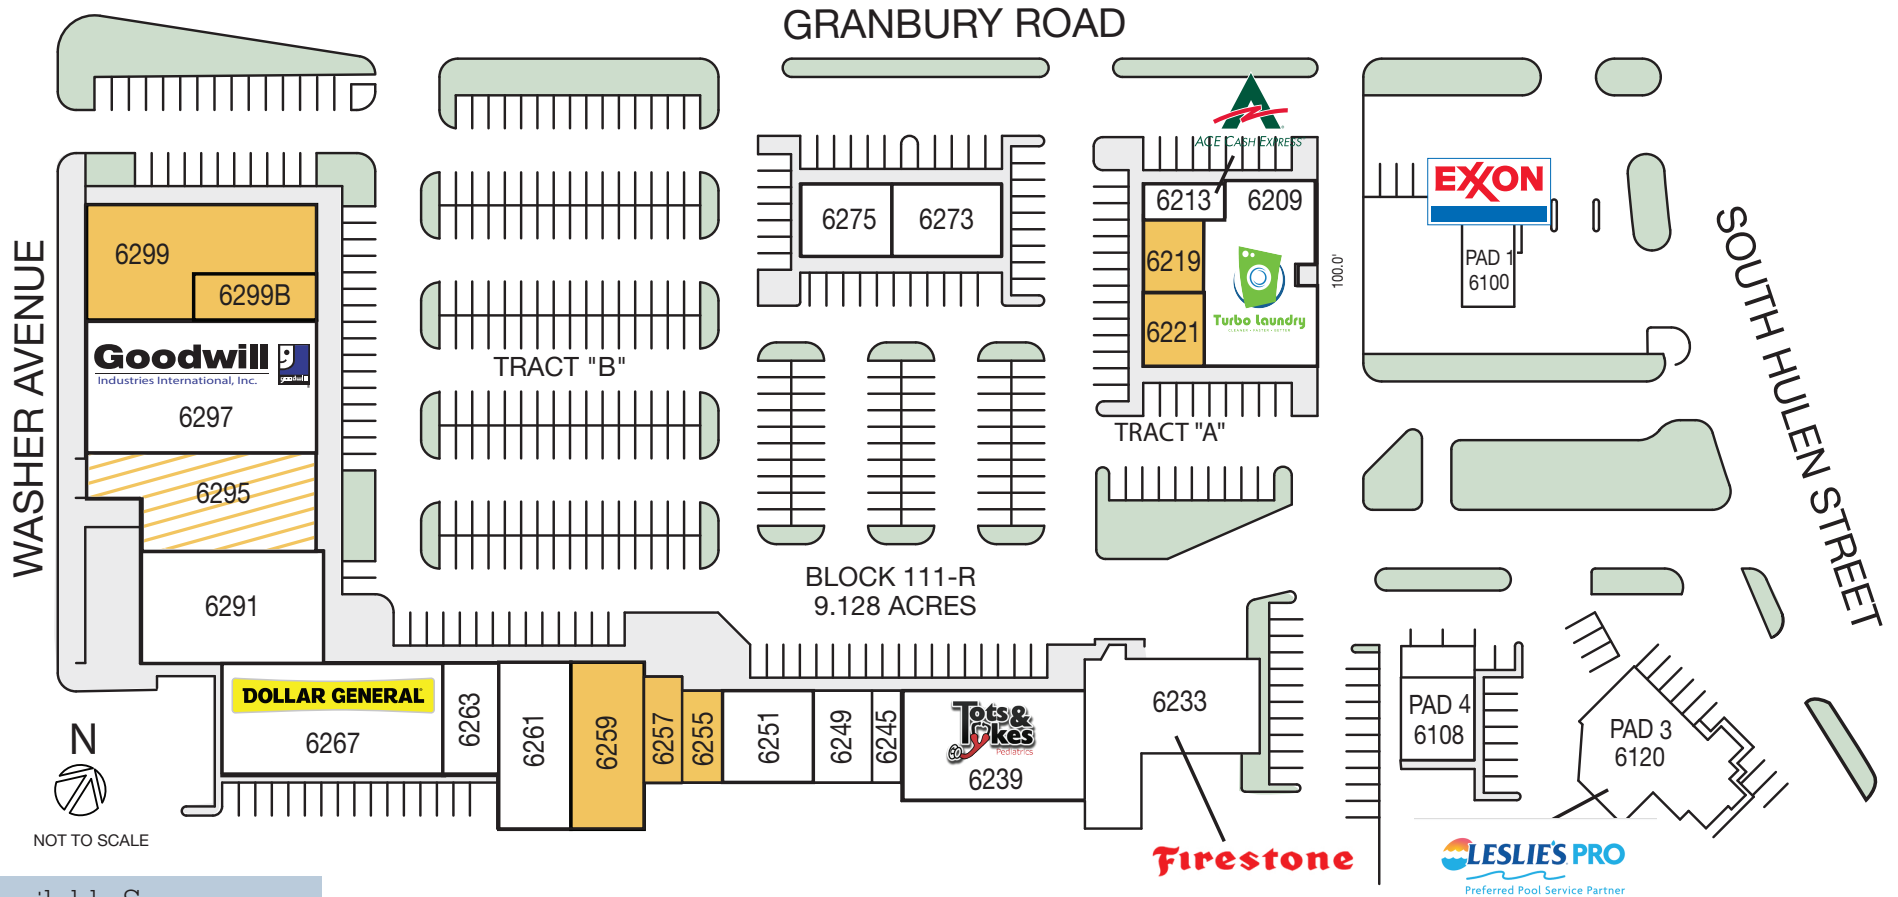

# HULEN SQUARE SHOPPING CENTER | SWC OF HULEN & GRANBURY, FORT WORTH, TX 76133

## Available Space

6219	1,480 sf
6221	1,334 sf
6255	980 sf
6257	1,118 sf
6259	3,600 sf
6295*	6,137 sf
6299	6,181 sf
6299B	1,600 sf

## Current Tenants

6120	Leslie's Pool	3,550 sf	6249	Family Pharmacy	1,800 sf	6267	Dollar General	7,500 sf
6108	Prima Pasta & Pizza	2,500 sf	6251	Retrobuton	2,200 sf	6273	Dr. Thomas Marvelli, MD	2,561 sf
6209	Turbo Laundry	5,567 sf	6261	Monarch Dental	3,600 sf	6275	Chiroplus	1,795 sf
6213	Ace America's Cash Express	900 sf	6263	Grant Clips	1,500 sf	6291	Galleria Furniture	5,888 sf
6233	Firestone	6,011 sf				6295	Prospect America	6,137 sf
6239	Tots & Tykes Pediatrics, P.A.	5,900 sf				6297	Goodwill Industries	8,700 sf
6245	Liberty Tax Service	1,000 sf						