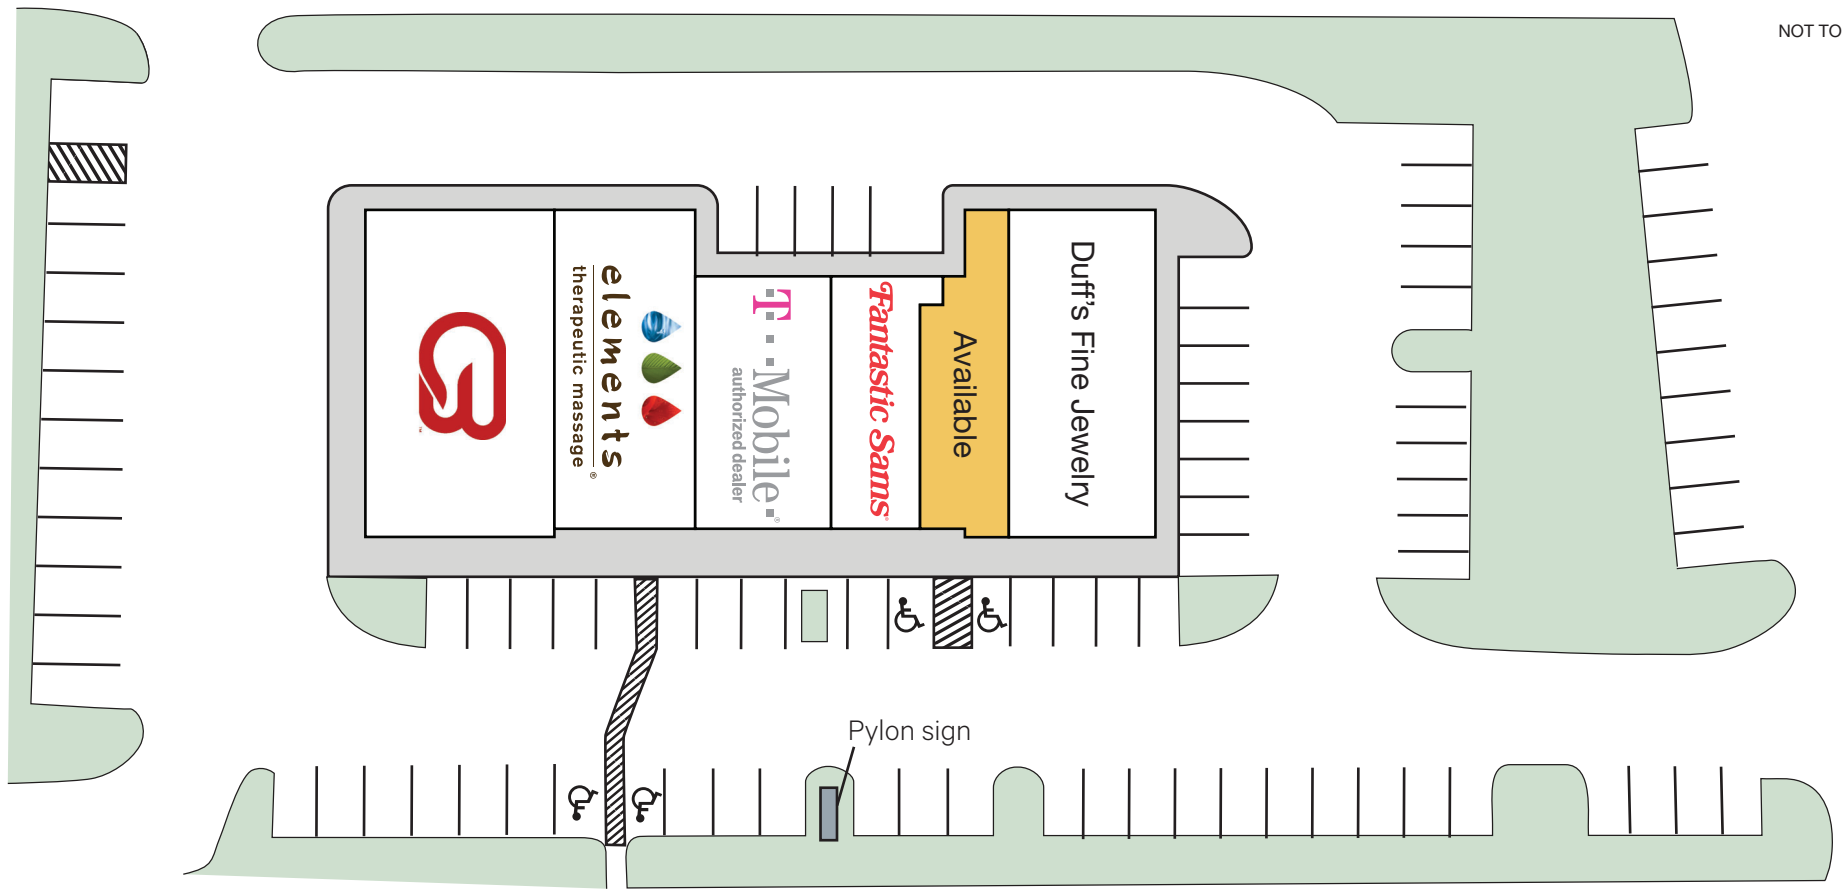

Current Tenants

104	Duff's Fine Jewelry	2,500 sf
112	Fantastic Sams	1,211 sf
116	T-Mobile	1,722 sf
128	Elements Therapeutic Massage	2,362 sf
136	CycleBar	3,160 sf

Available Space

108 1,292 sf

NOT TO SCALE

Cross Timbers Road

Pylon Sign
(south side of property)

Both sides the same