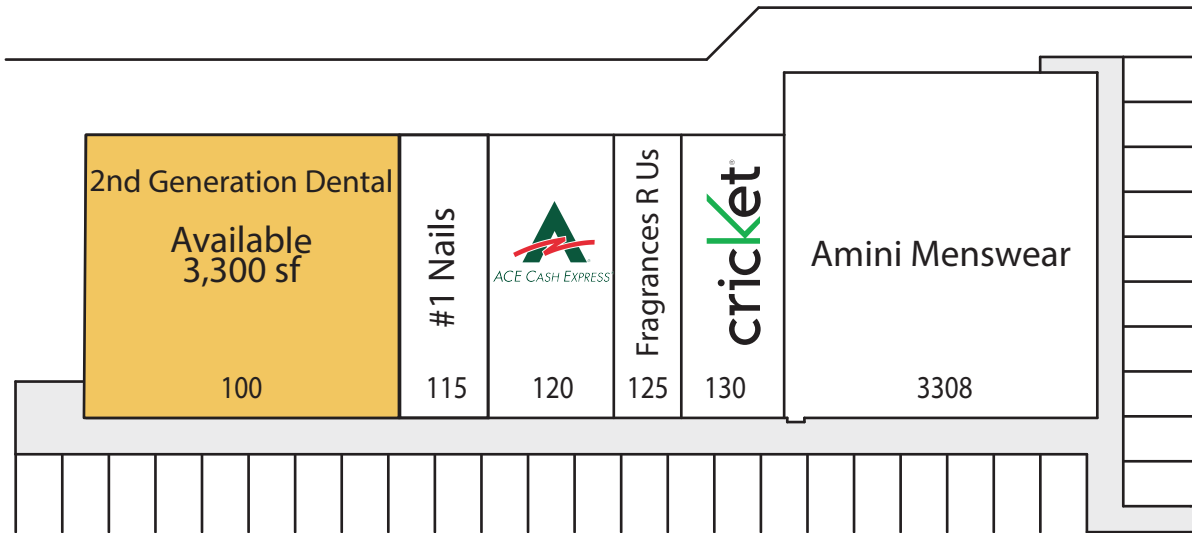

Available Space	
100	3,300 sf

### Current Tenants

115	#1 Nails	935 sf
120	Ace Cash Express	1,320 sf
125	Fragrances R Us	715 sf
130	Cricket	1,100 sf
3308	Amini Menswear	4,020 sf

N

NOT TO SCALE

CAMP WISDOM ROAD