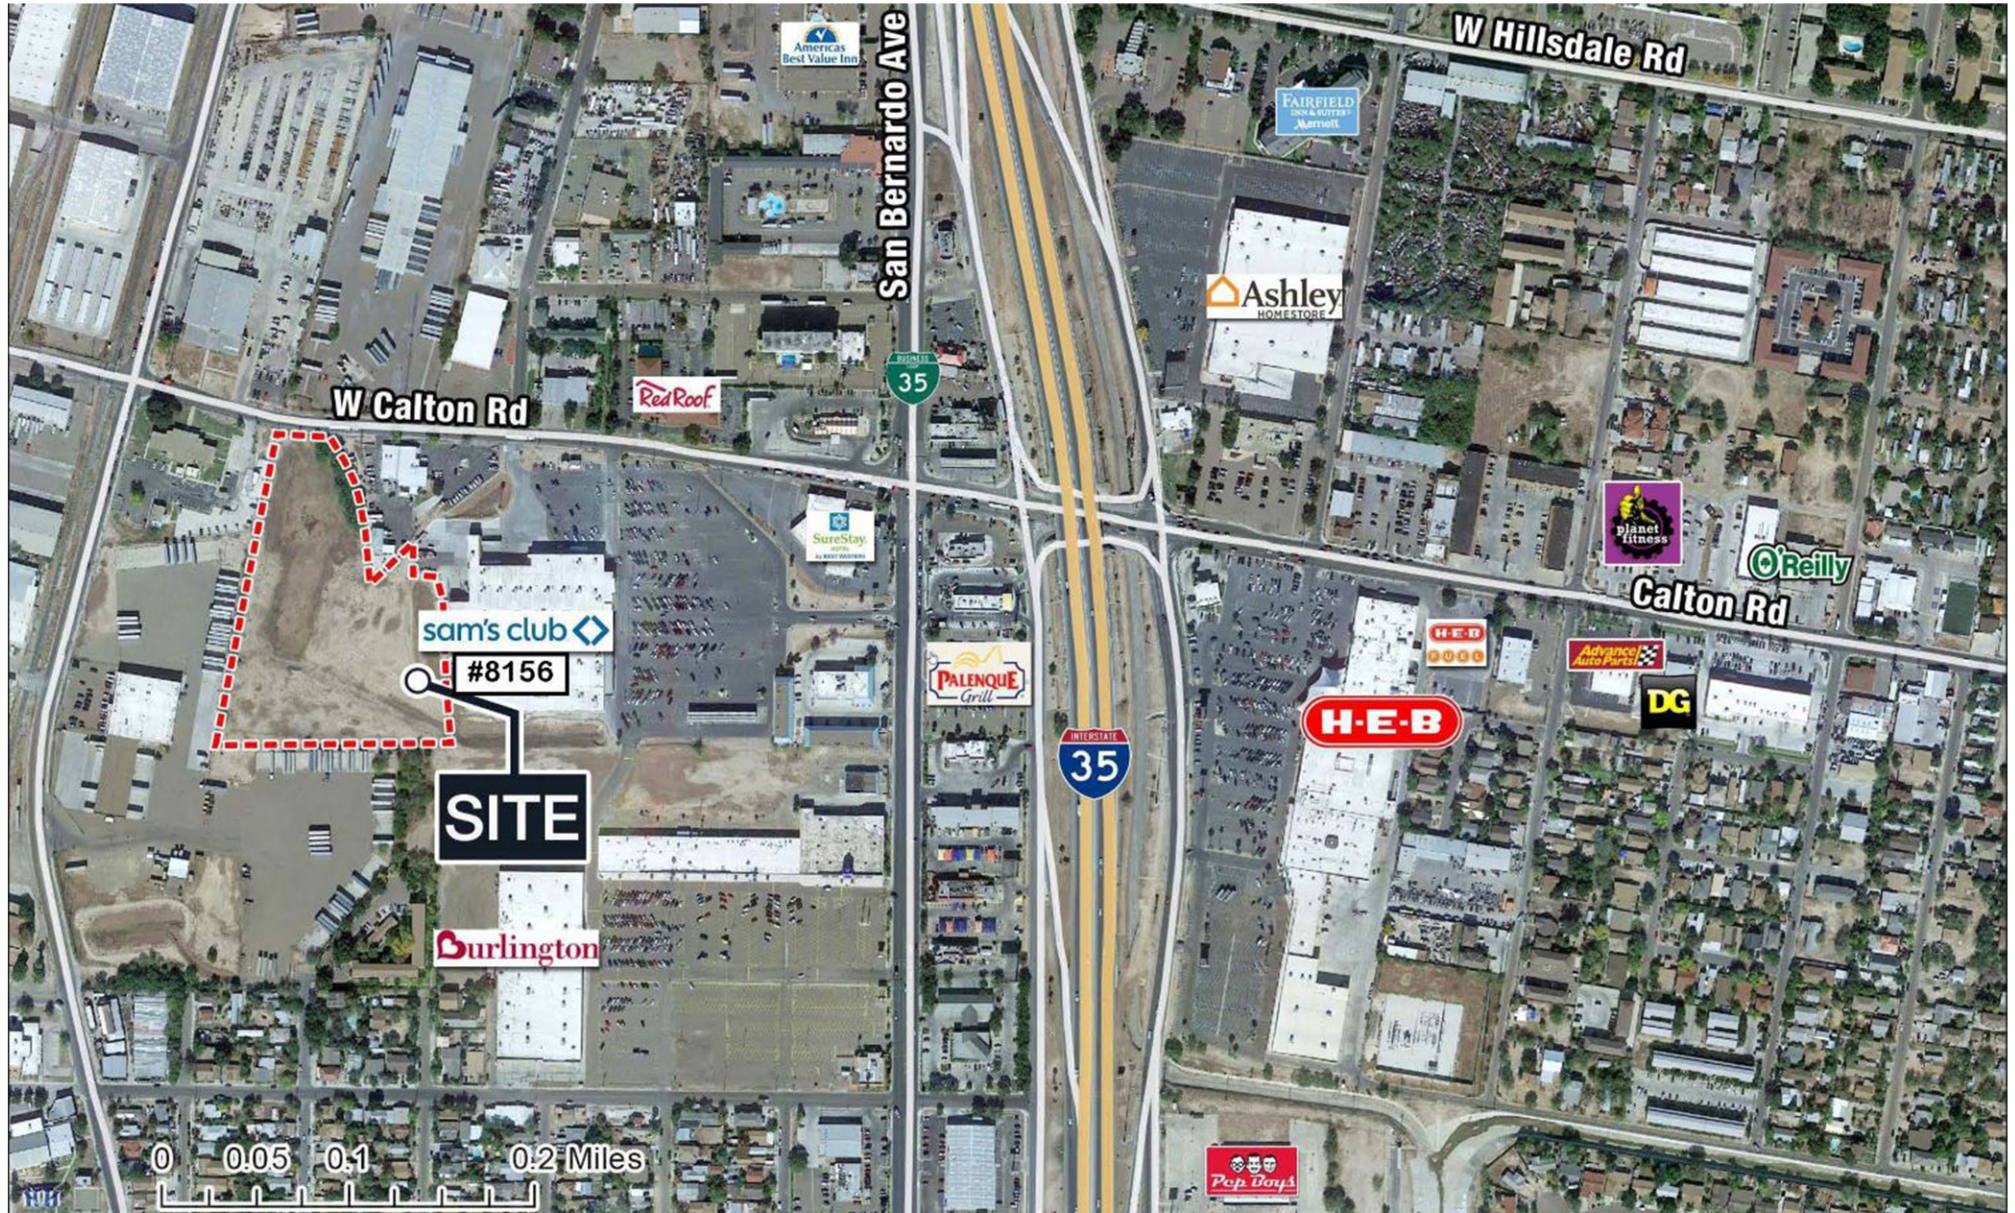

# SAM'S CLUB PAD - LAREDO - 7.76 ACRE TRACT | 4810 SAN BERNARDO, LAREDO, TX 78041

The information was obtained from sources deemed reliable, however, Weitzman has not verified it and makes no guarantees, warranties or representations as to the completeness or accuracy thereof. The presentation of this real estate information is subject to errors, omissions, change of price, prior sale or lease, or withdrawal without notice. You and your advisors should conduct a careful independent investigation of the property to determine if it is suitable for your intended purpose.

**weitzman**