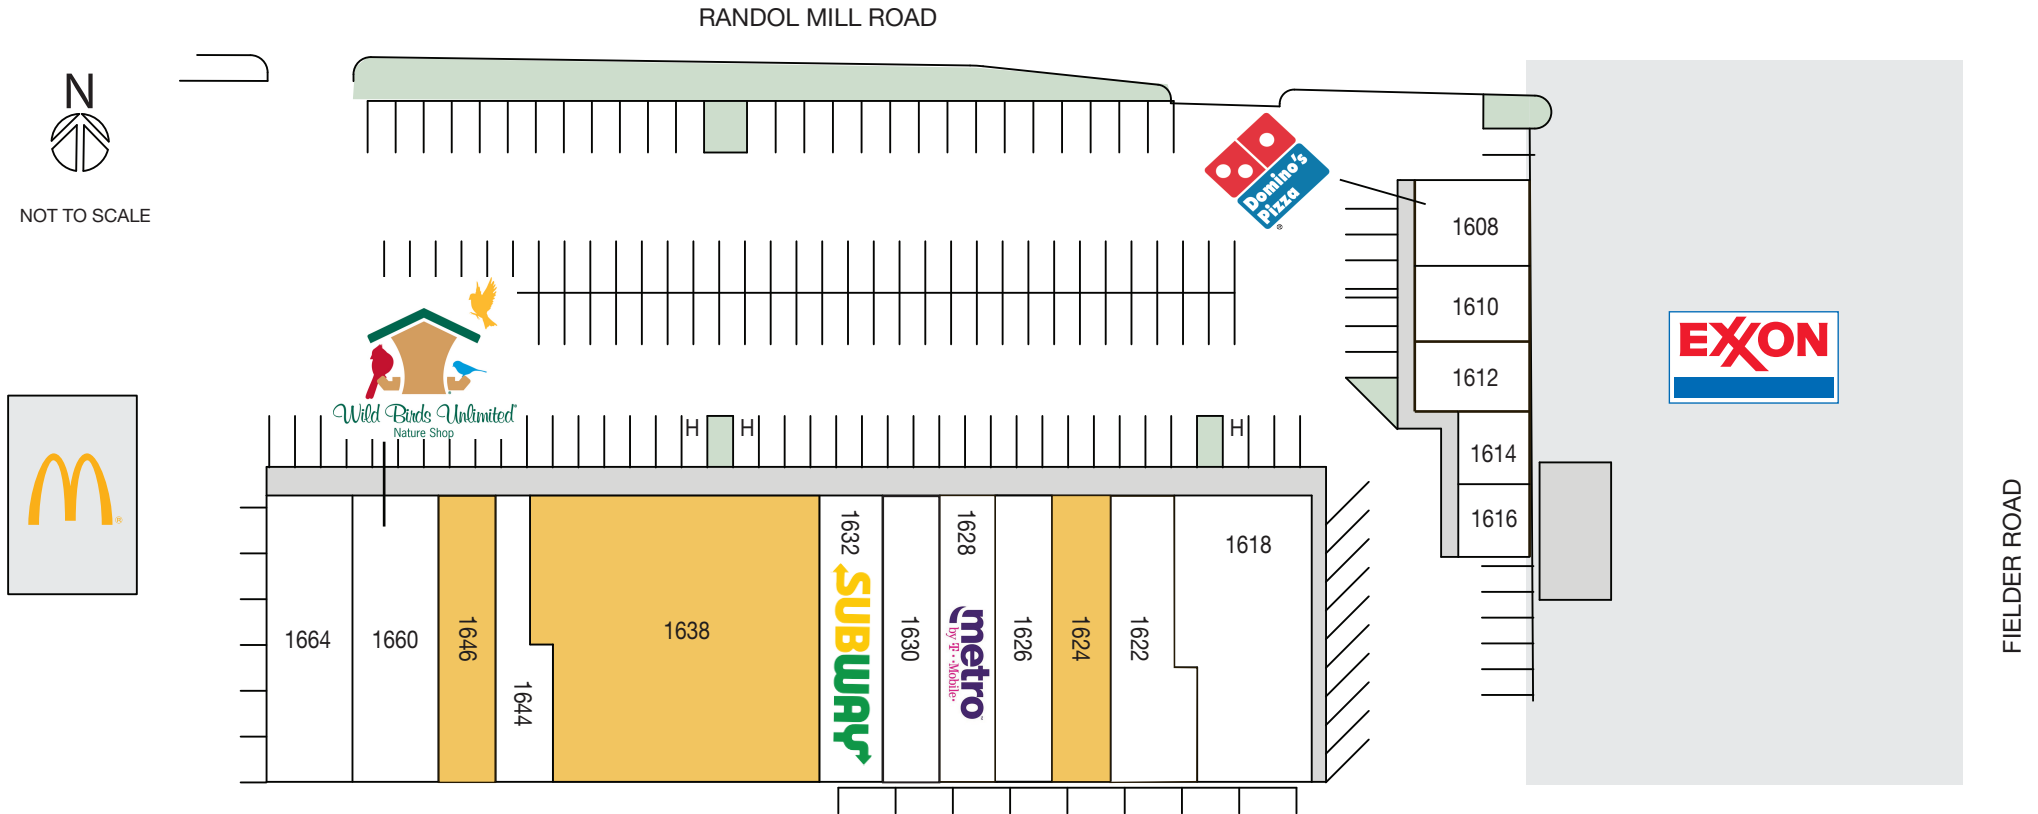

RANDOL MILL WEST | 1608-1664 W RANDOL MILL RD, ARLINGTON, TX 76012

Available Space

1624	2,500 sf
1638	11,575 sf
1646	1,425 sf

Current Tenants

1608	Domino's Pizza	1,280 sf	1628	Metro by T-Mobile	1,825 sf
1610	Randol Donuts	920 sf	1632	Subway	1,700 sf
1612	Quality Tax Service	975 sf	1630	Arlington Duplicate Bridge Club	1,975 sf
1614	You Had Me at Woof Dog Grooming	550 sf	1644	Bond Cleaners	2,000 sf
1616	CNT Computer Repair	696 sf	1660	Wild Birds Unlimited	2,500 sf
1618	TX Black Belt Academy	3,897 sf	1664	Fusion Nail	2,500 sf
	North Arlington				
1622	G2 Dance Factory	2,103 sf			
1626	Divine Floral & Gifts	2,500 sf			