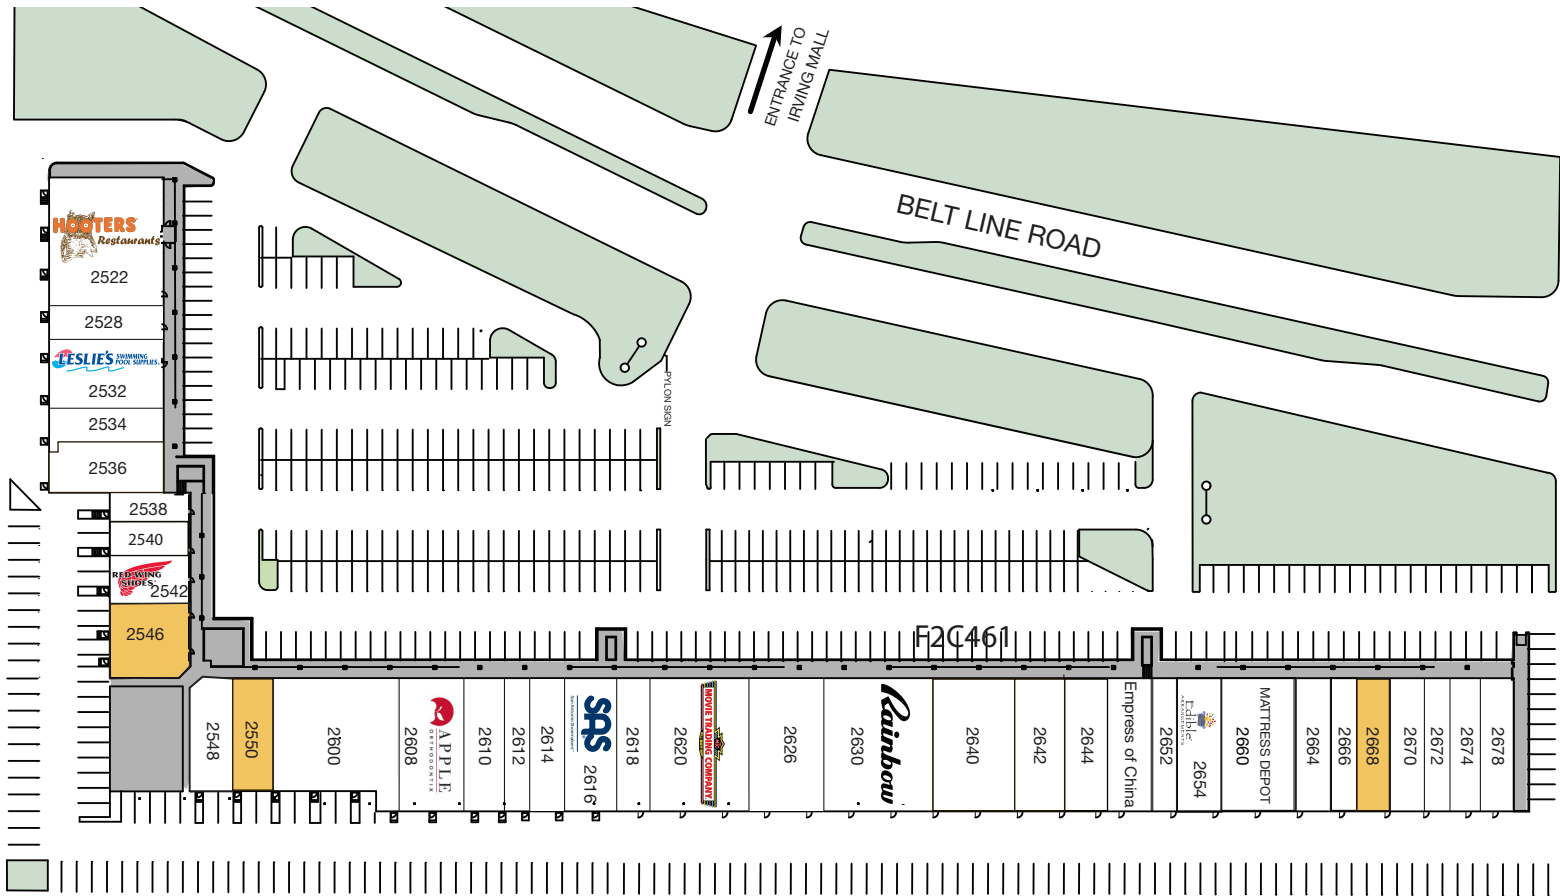

GRANDE CENTER | 2522-2678 N BELTLINE RD, IRVING, TX 75062

Available Space	
2668	1,580 sf
2550	1,608 sf
2546	1,981 sf

 NOT TO SCALE

Current Tenants

2522	Hooters	5,043 sf	2608	Apple Orthodontix	3,258 sf	2648	Empress of China	3,160 sf
2528	Fancy Nails	1,360 sf	2610	Reflections Fashions	1,896 sf	2652	Fito's Tacos de Trompo	1,185 sf
2532	Leslie's Poolmart	4,120 sf	2612	Advance America	1,185 sf	2654	Edible Arrangements	1,857 sf
2534	Vision Hair Care	1,100 sf	2614	Weight Watchers	1,422 sf	2660	Mattress Depot	3,552 sf
2536	Barato Insurance	960 sf	2616	SAS Factory Shoes	2,370 sf	2664	Gamestop.com	1,827 sf
2538	Glamour Braids	816 sf	2618	Great Clips	1,501 sf	2666	Baskin Robbins	1,200 sf
2540	Any Lab Test Now	943 sf	2620	Movie Trading Company	4,642 sf	2670	Supercuts	1,580 sf
2542	Red Wing Shoes	1,383 sf	2626	America's Best	3,555 sf	2672	Star Massage	1,200 sf
2548	OnTrack Staffing	1,675 sf	2630	Rainbow Clothing	5,105 sf	2674	Metro PCS	1,422 sf
2600	Pasand Restaurant	4,891 sf	2640	Spectrum	3,640 sf	2678	Pizza Patron	1,580 sf
			2642	Physical Therapy Now	1,753 sf			
			2644	24 Hour Dental Care	1,600 sf			