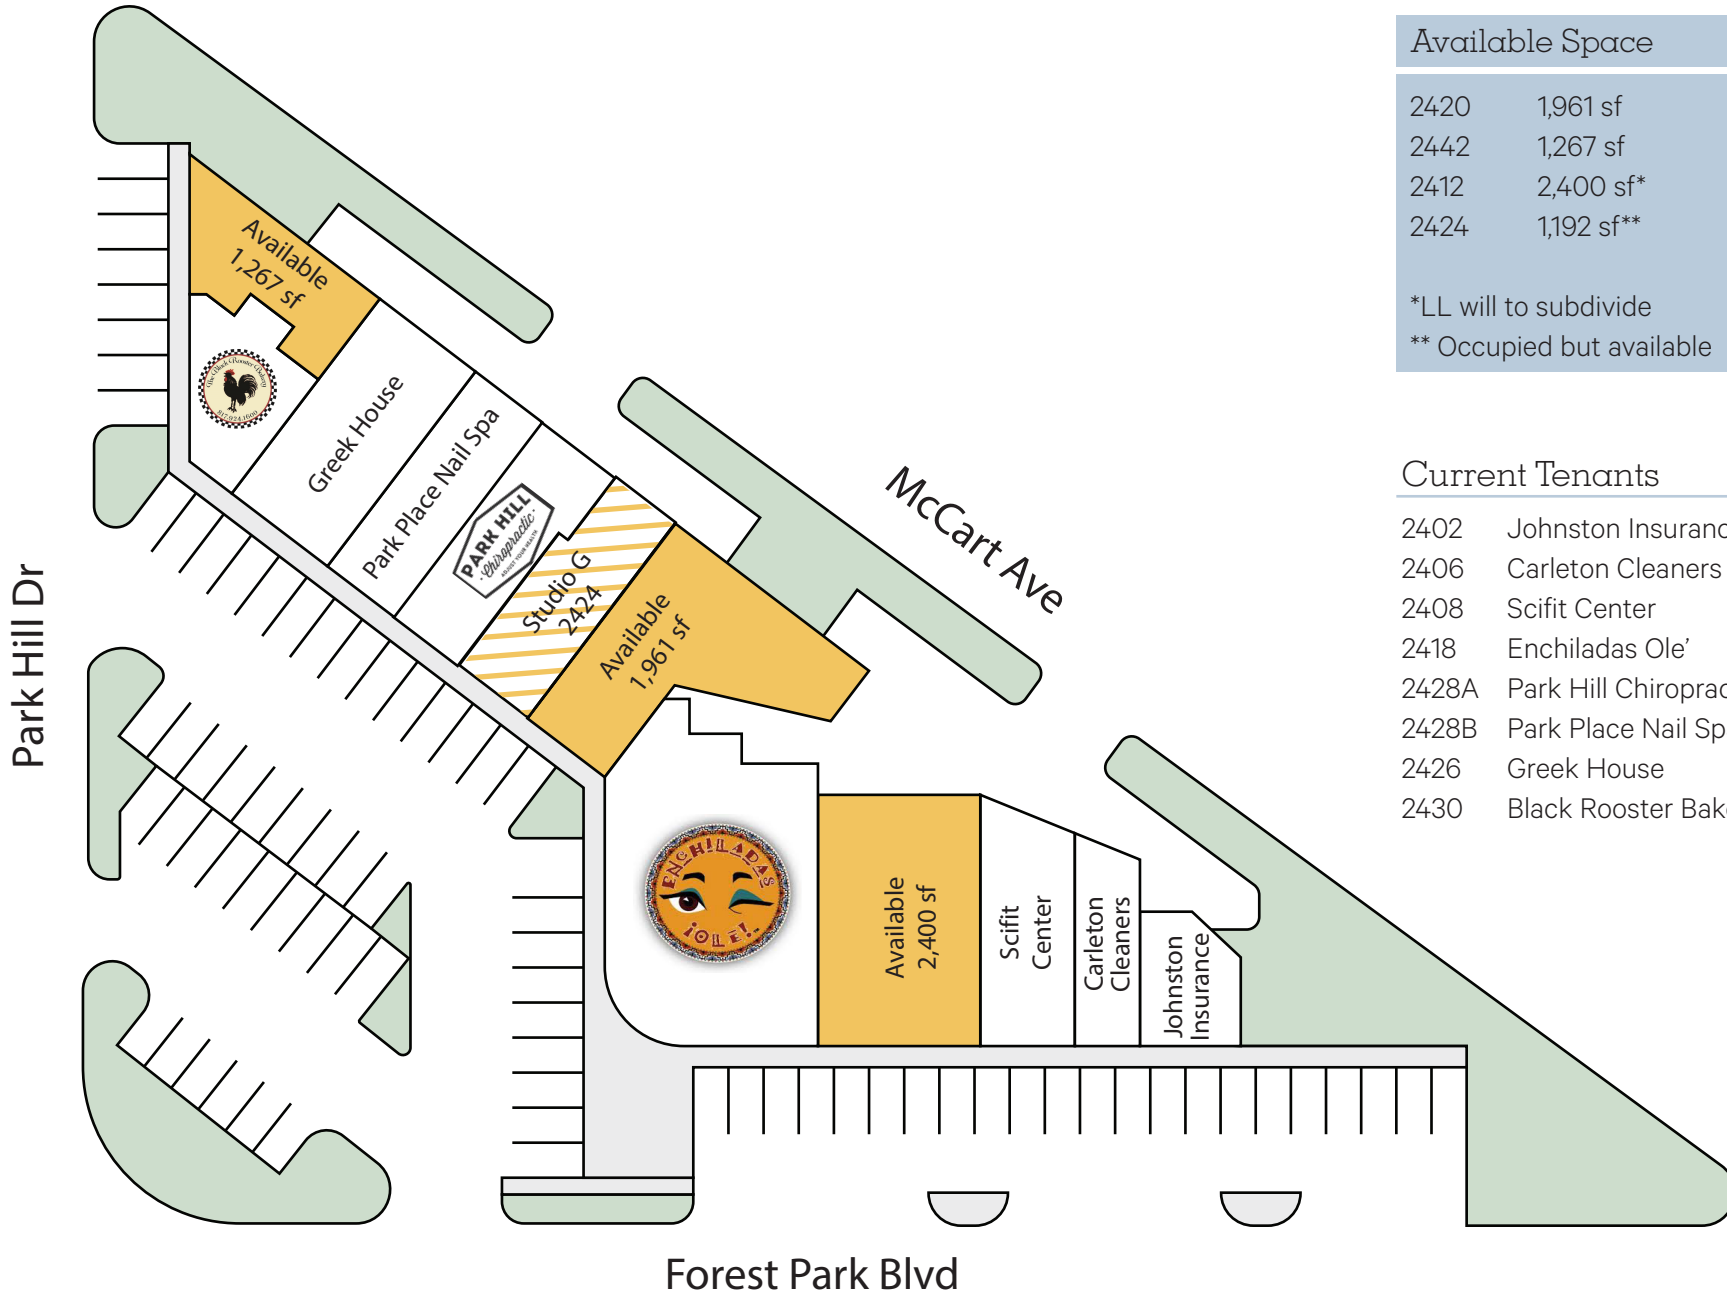

FOREST PARK SHOPPING CENTER

2402-2442 FOREST PARK BLVD, FORT WORTH, TX 76110

Available Space

2420	1,961 sf
2442	1,267 sf
2412	2,400 sf*
2424	1,192 sf**

*LL will to subdivide

** Occupied but available

Current Tenants

2402	Johnston Insurance	725 sf
2406	Carleton Cleaners	877 sf
2408	Scifit Center	1,202 sf
2418	Enchiladas Ole'	3,456 sf
2428A	Park Hill Chiropractic	960 sf
2428B	Park Place Nail Spa	1,440 sf
2426	Greek House	1,445 sf
2430	Black Rooster Bakery	1,378 sf