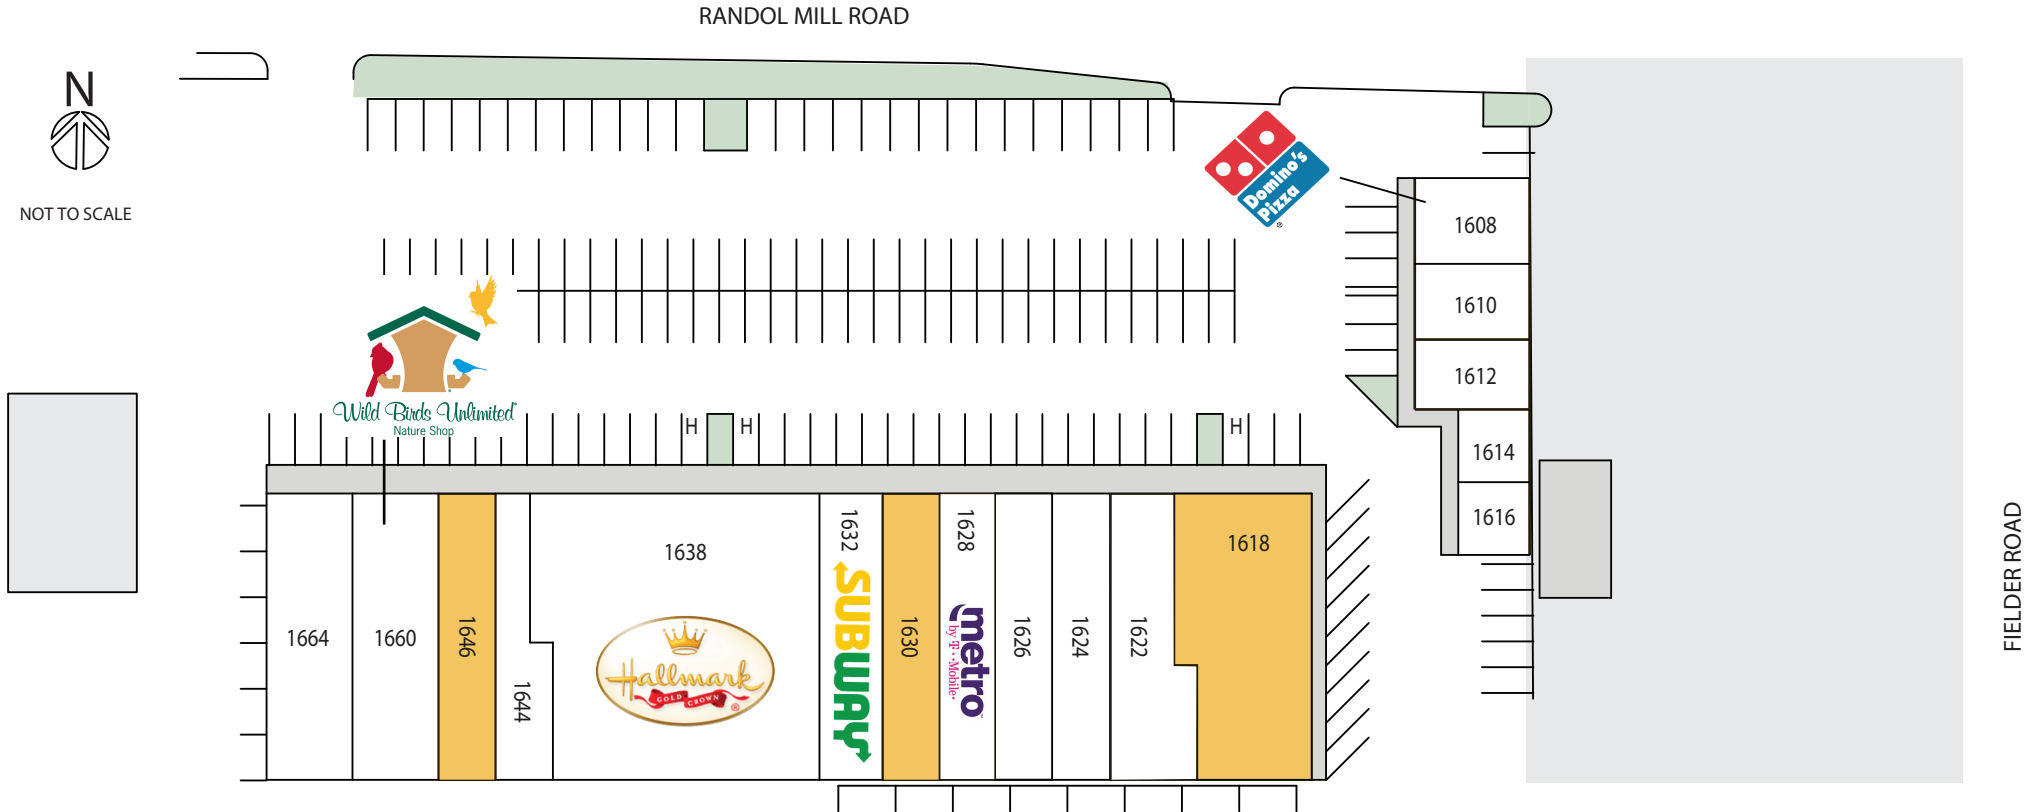

# RANDOL MILL WEST | 1608-1664 W RANDOL MILL RD, ARLINGTON, TX 76012

## Available Space

1618	3,897 sf
1630	1,975 sf
1646	1,425 sf

## Current Tenants

1608	Domino's Pizza	1,280 sf	1626	Divine Floriest	912 sf
1610	Randol Donuts	920 sf	1628	Metro by T-Mobile	1,825 sf
1612	Quality Tax Service	975 sf	1632	Subway	1,700 sf
1614	You Had Me at Woof Dog Grooming	550 sf	1638	Gene Allen's Hallmark	11,575 sf
1616	CNT Computer Repair	696 sf	1644	Bond Cleaners	2,000 sf
1622	G2 Dance Factory	2,103 sf	1660	Wild Birds Unlimited	2,500 sf
1624	Shotokan Karate-Do Academy	2,500 sf	1664	Fusion Nail	2,500 sf