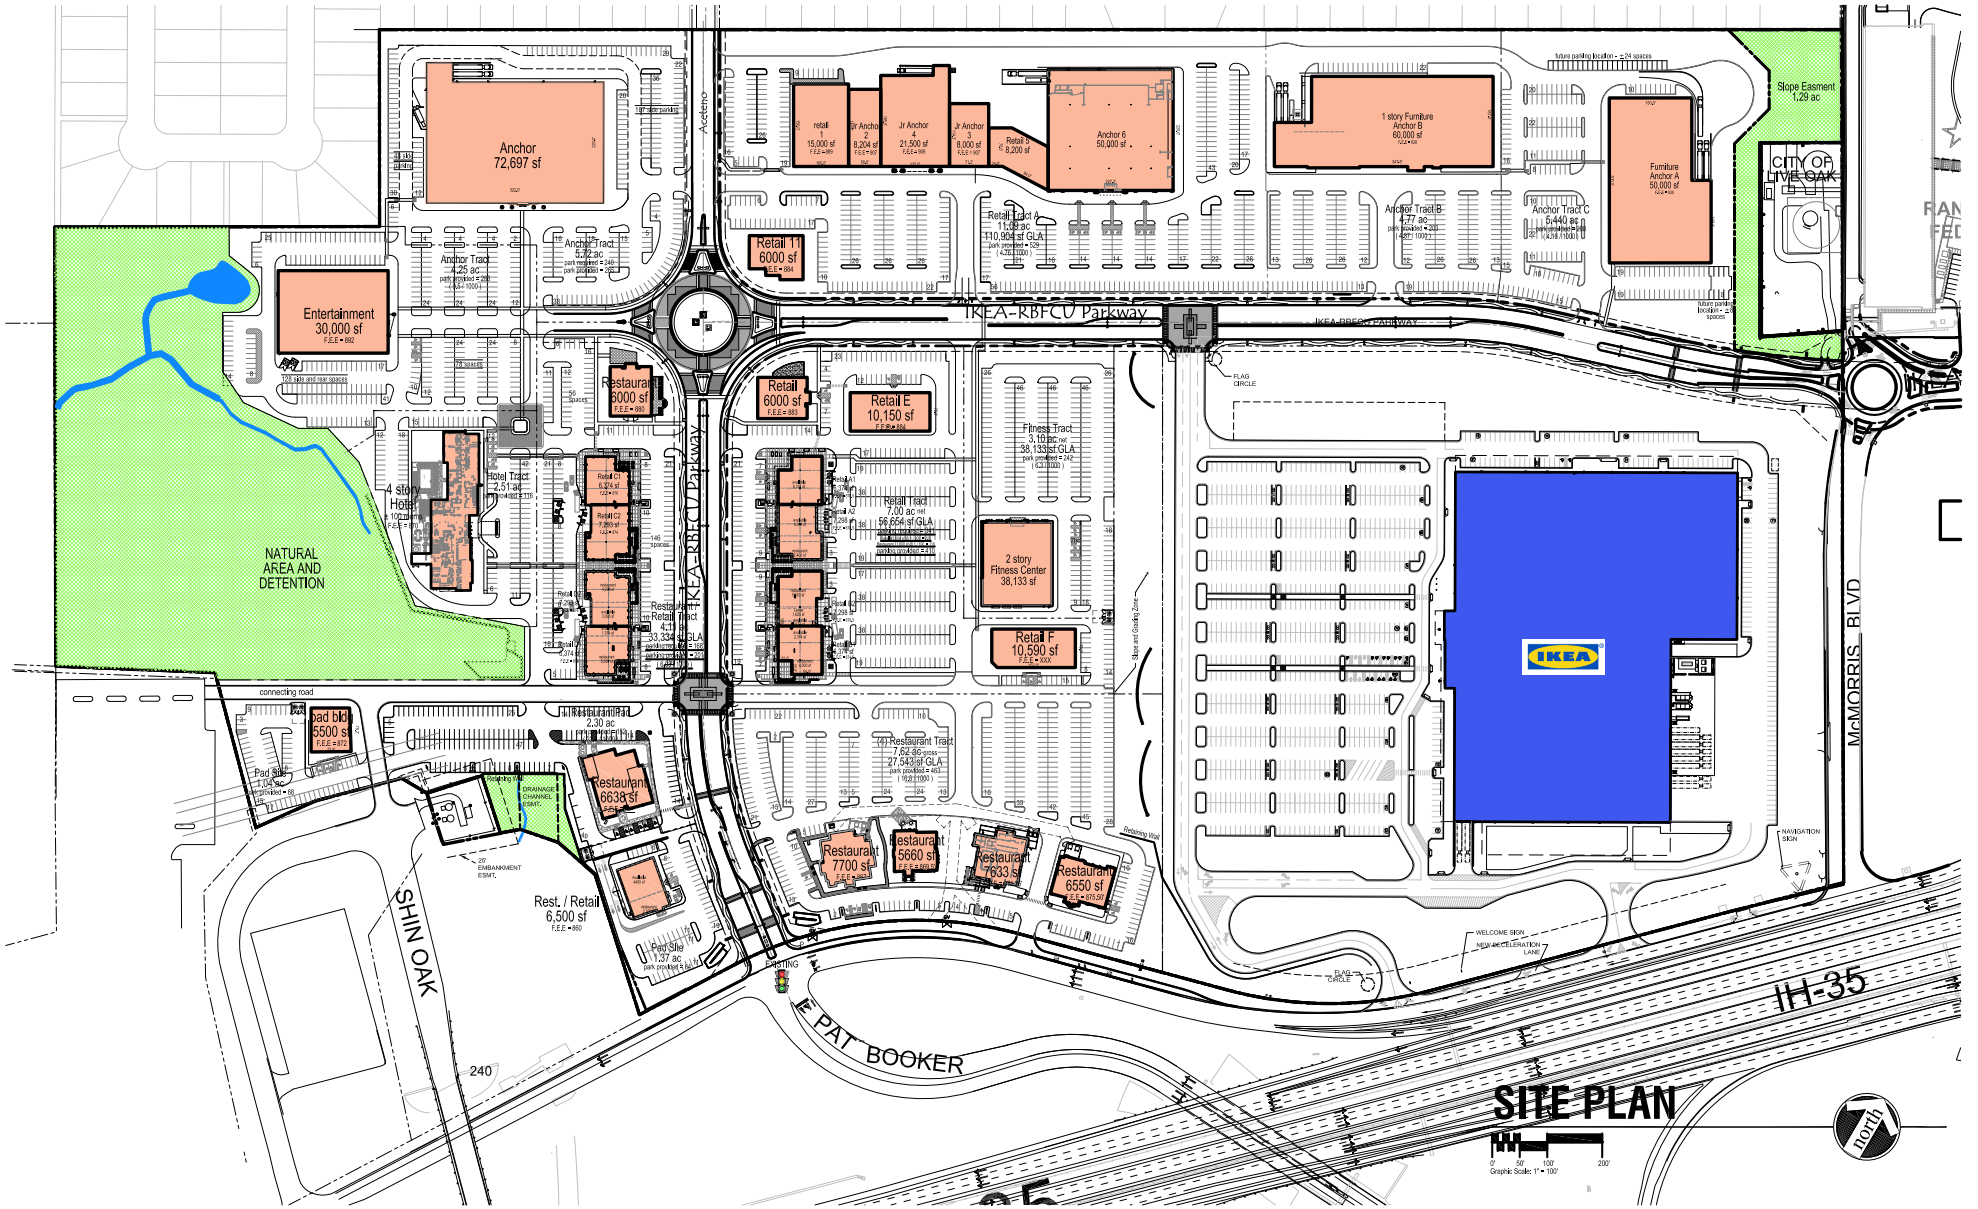

# LIVE OAK TOWN CENTER

SWQ OF IH-35 AT LOOP 1604, LIVE OAK, TX 78233

**SITE PLAN**  
Graphic Scale: 1" = 100'

The information was obtained from sources deemed reliable; however, Weitzman has not verified it and makes no guarantees, warranties or representations as to the completeness or accuracy thereof. The presentation of this real estate information is subject to errors; omissions; change of price; prior sale or lease, or withdrawal without notice. You and your advisors should conduct a careful independent investigation of the property to determine if it is suitable for your intended purpose.