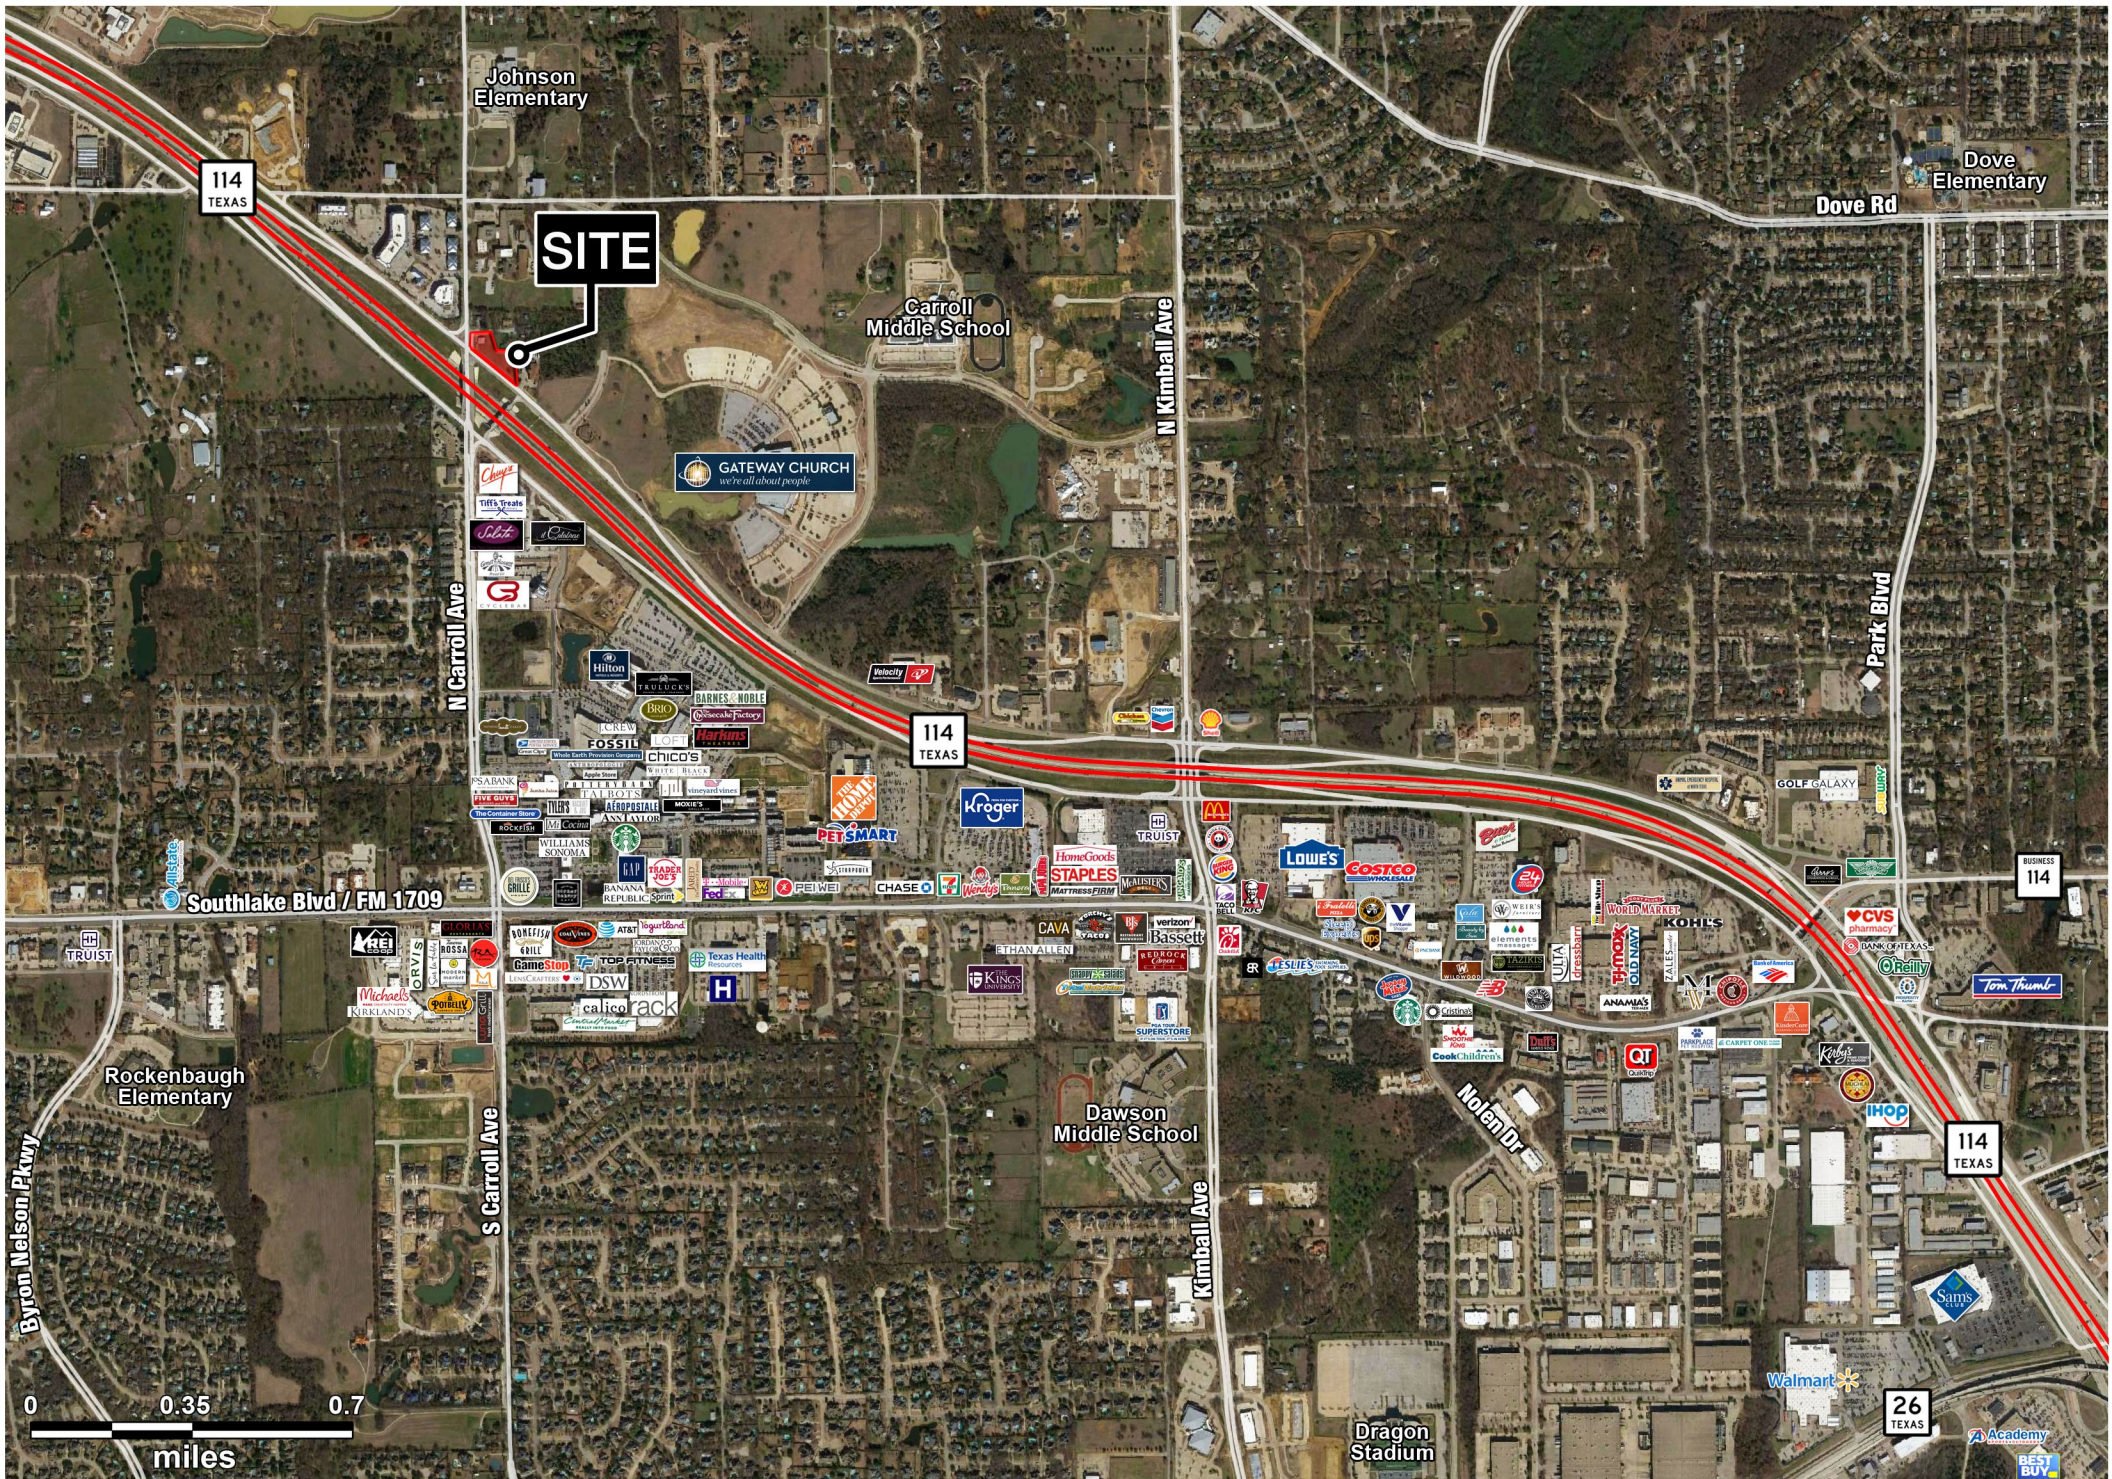

SOUTHLAKE, TEXAS

SITE

Johnson Elementary

Dove Elementary

Carroll Middle School

GATEWAY CHURCH
we're all about people

Dove Rd

N Kimball Ave

Park Blvd

114 TEXAS

114 TEXAS

114

Southlake Blvd / FM 1709

Rockenbaugh Elementary

Dawson Middle School

114 TEXAS

S Carroll Ave

Kimball Ave

Nolan Dr

0 0.35 0.7
miles

Dragon Stadium

26 TEXAS