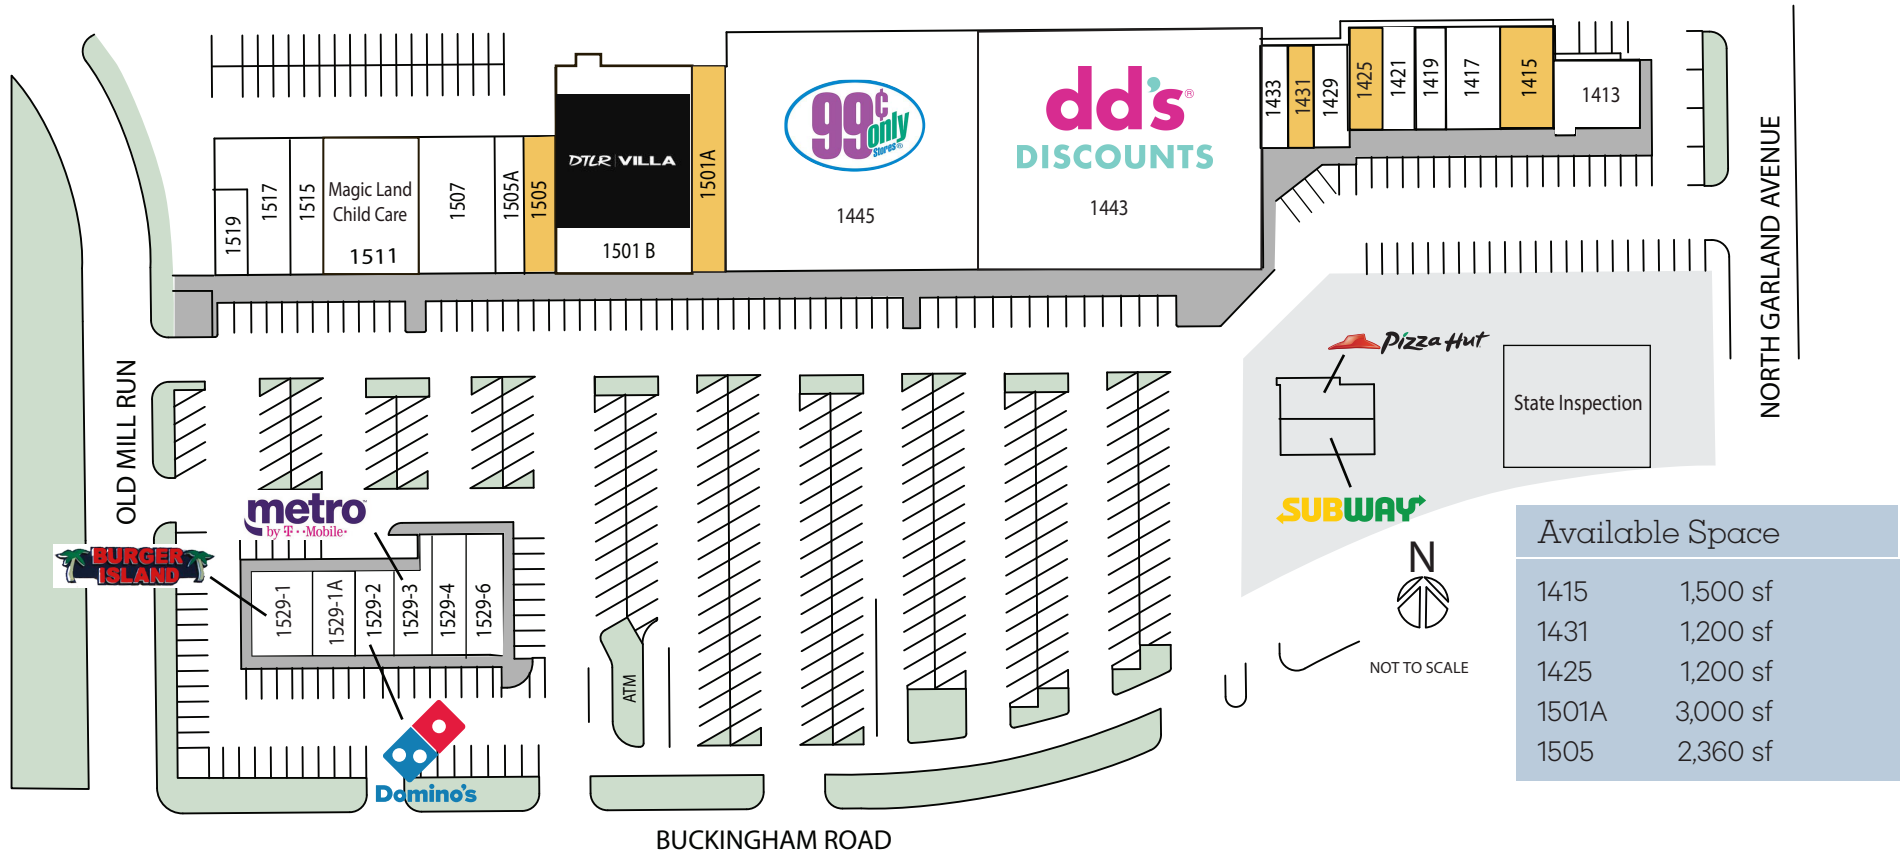

BUCKINGHAM PLAZA

1413-1529 W BUCKINGHAM RD, GARLAND, TX 75042

Current Tenants

1529-1	Burger Island	2,250 sf	1511	Magic Land Child Care	4,000 sf	1421	Pharmacy	1,800 sf
1529-1A	Pinulito Fried Chicken	692 sf	1507	Jessica's Beauty Supply	4,000 sf	1419	Herbalife	900 sf
1529-2	Domino's Pizza	1,500 sf	1505 A	Farmers Insurance	1,160 sf	1417	Hair Creations	1,800 sf
1529-3	Metro by T-Mobile	1,310 sf	1501 B	DTLR Villa	9,000 sf	1413	Dickey's BBQ	2,000 sf
1529-4	Baja Insurance	1,293 sf	1445	99 Cent Only	22,000 sf	Mobil	352 sf	
1529-6	Buckingham Beer & Wine	1,400 sf	1443	DD's Discount	22,100 sf	Pizza Hut/Subway	2,280 sf	
1519	Magic Land Child Care Center	3,725 sf	1433	Hair Braiding	900 sf			
1515	ML Academy	1,870 sf	1429	Nail Shoppe	900 sf			